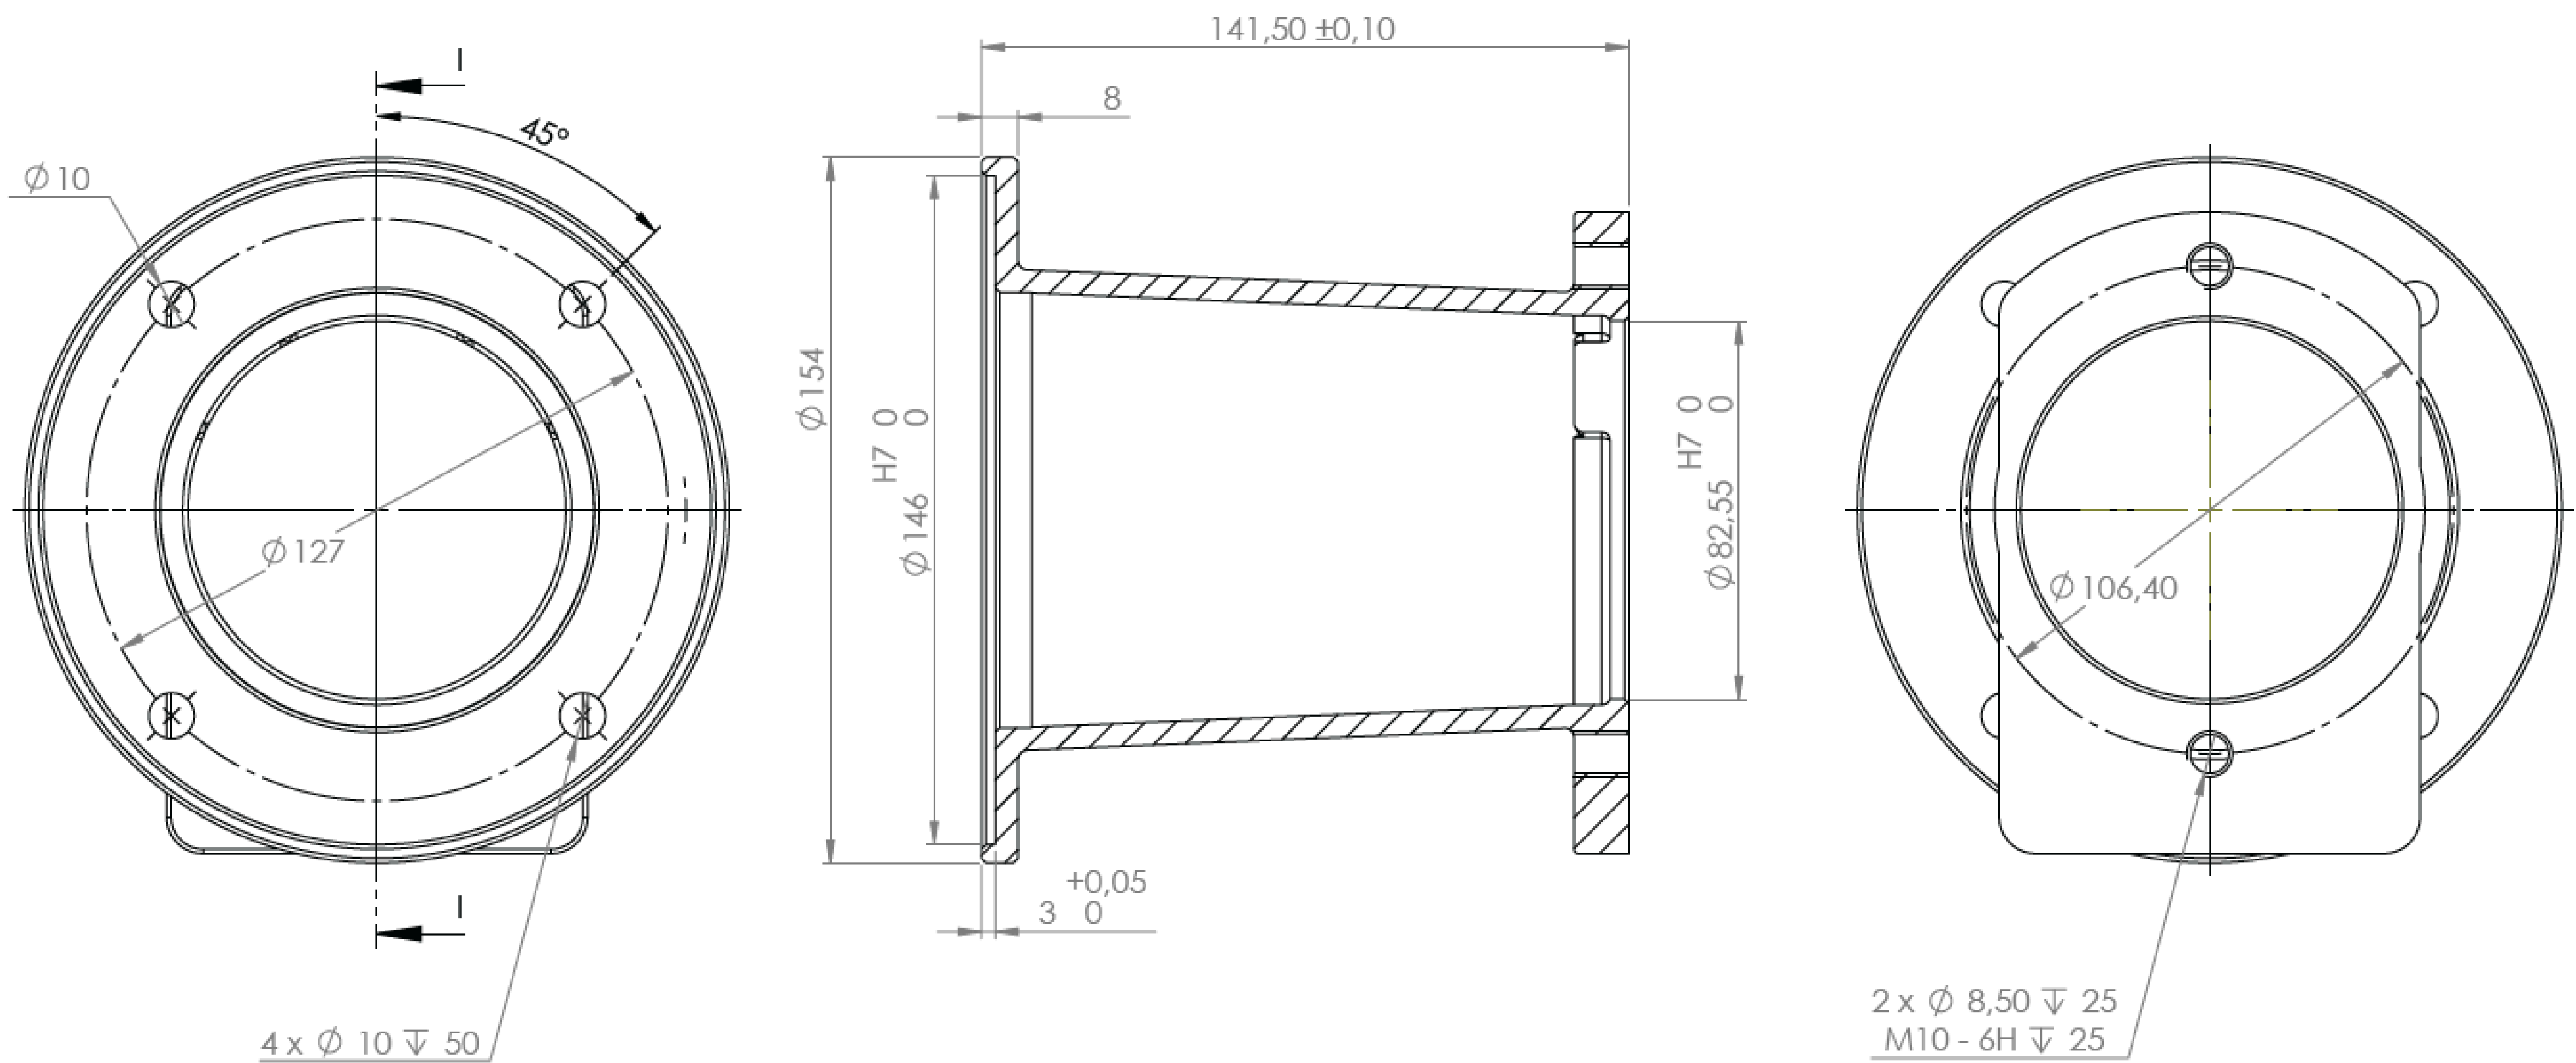

FLOWFIT®

ZZ018178

BELL HOUSING

www.flowfitonline.com

Phone: +44 (0)1584 876 033

Email: sales@flowfitonline.com