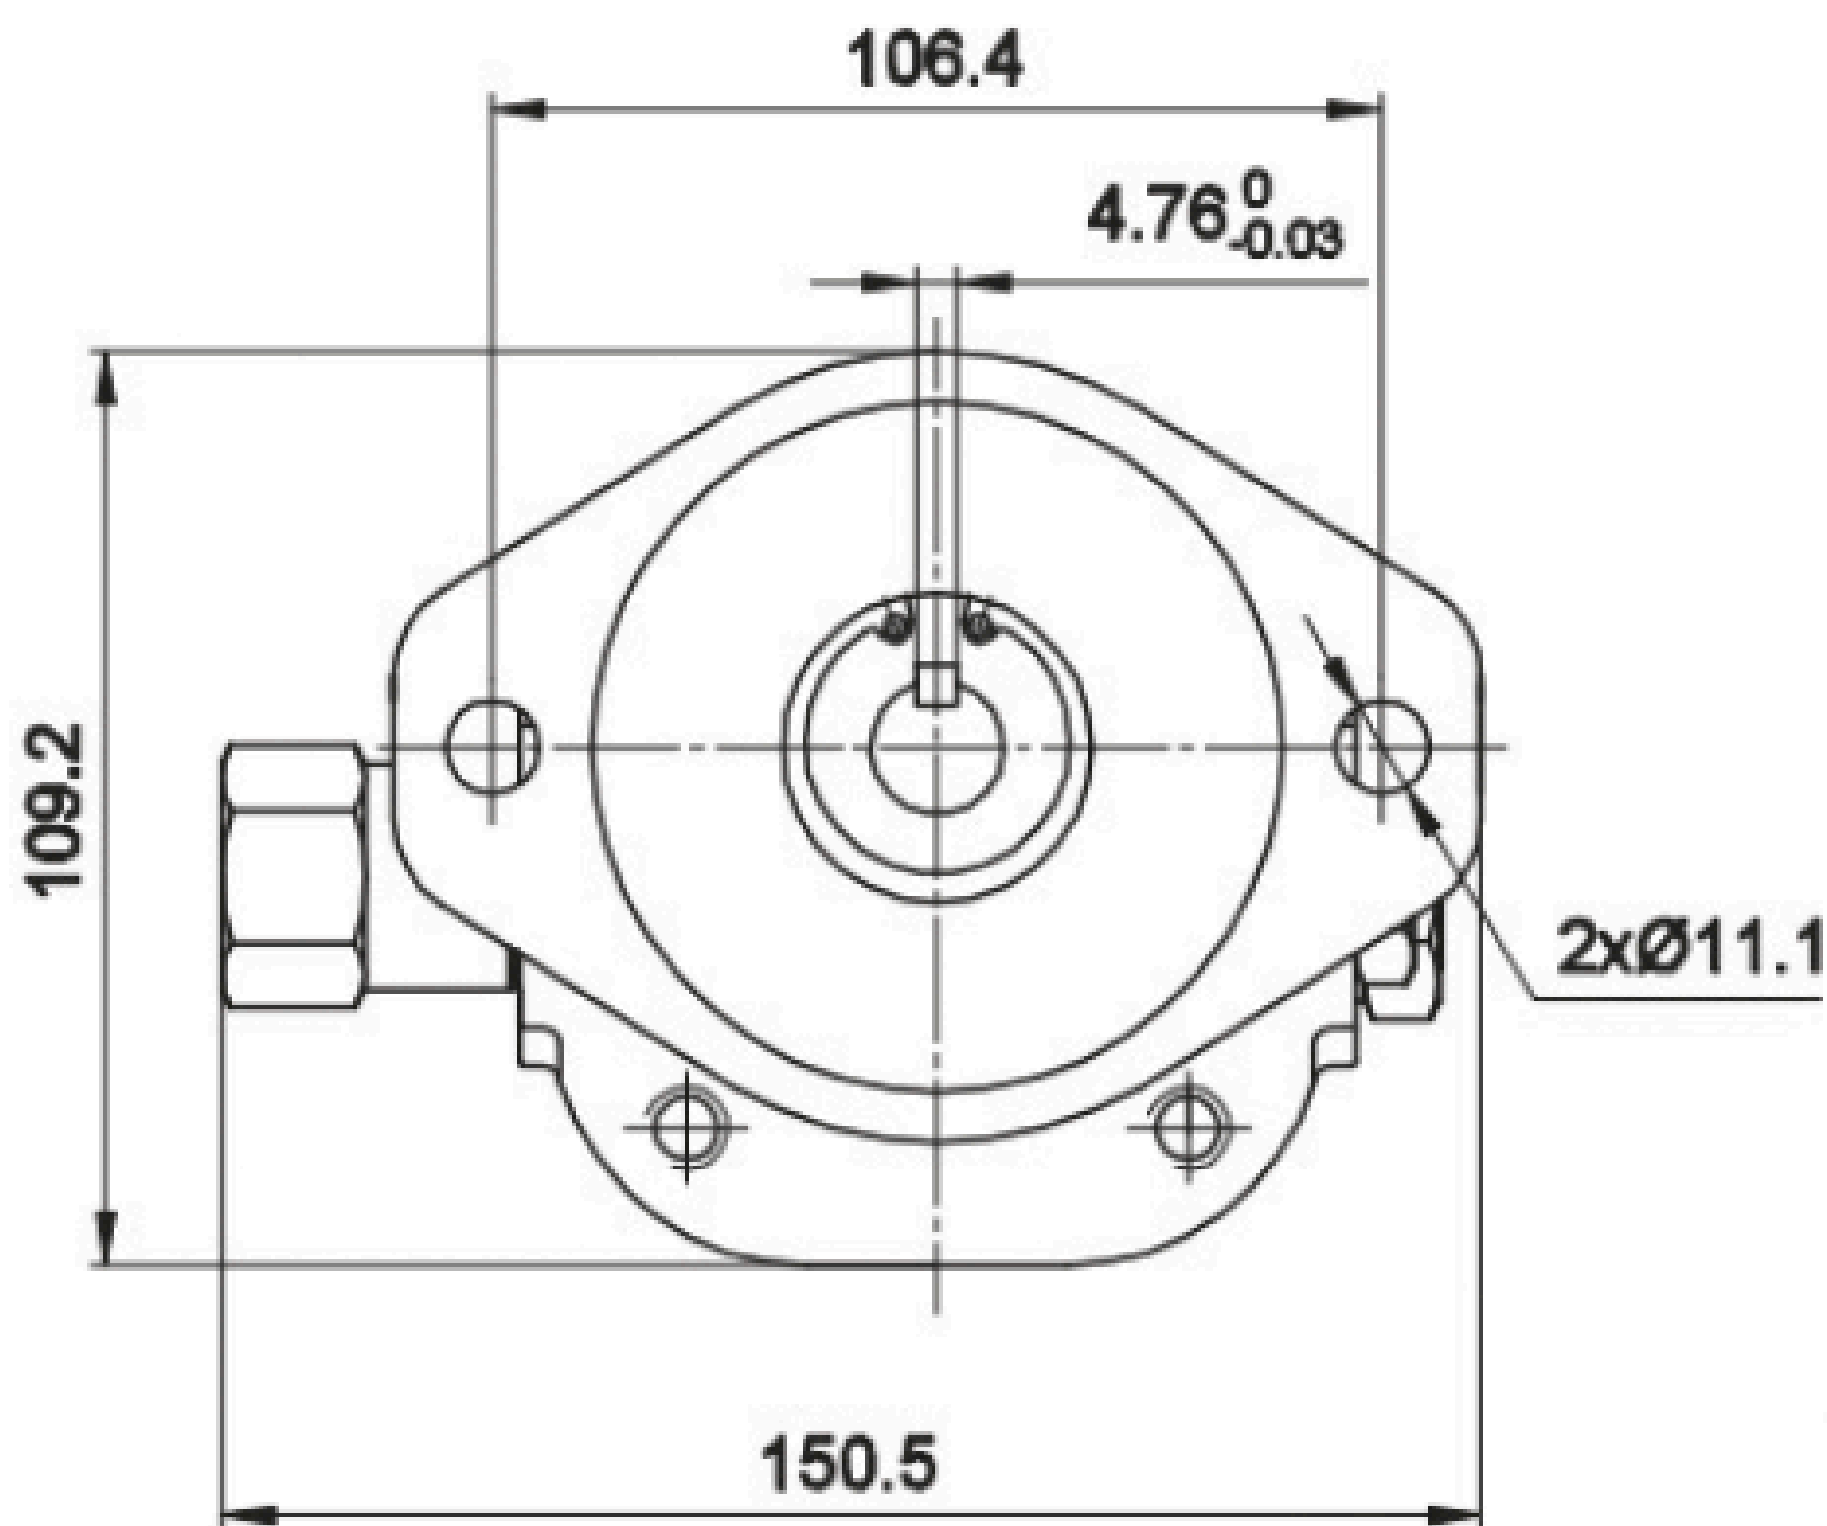

FLOWFIT®

ZZ018178

BELL HOUSING

www.flowfitonline.com

Phone: +44 (0)1584 876 033

Email: sales@flowfitonline.com

TO SUIT

PUMP MOUNTING FLANGE

Flowfit Hi/Low 2bolt
22GPM 2BOLT SAE "A"

PUMP SHAFT

Flowfit 22GPM GPBNC 5/8" PARALLEL

ENGINE SHAFT

Q SHAFT DETAILS 25.40mm
(1" 6.35mm KEYWAY)