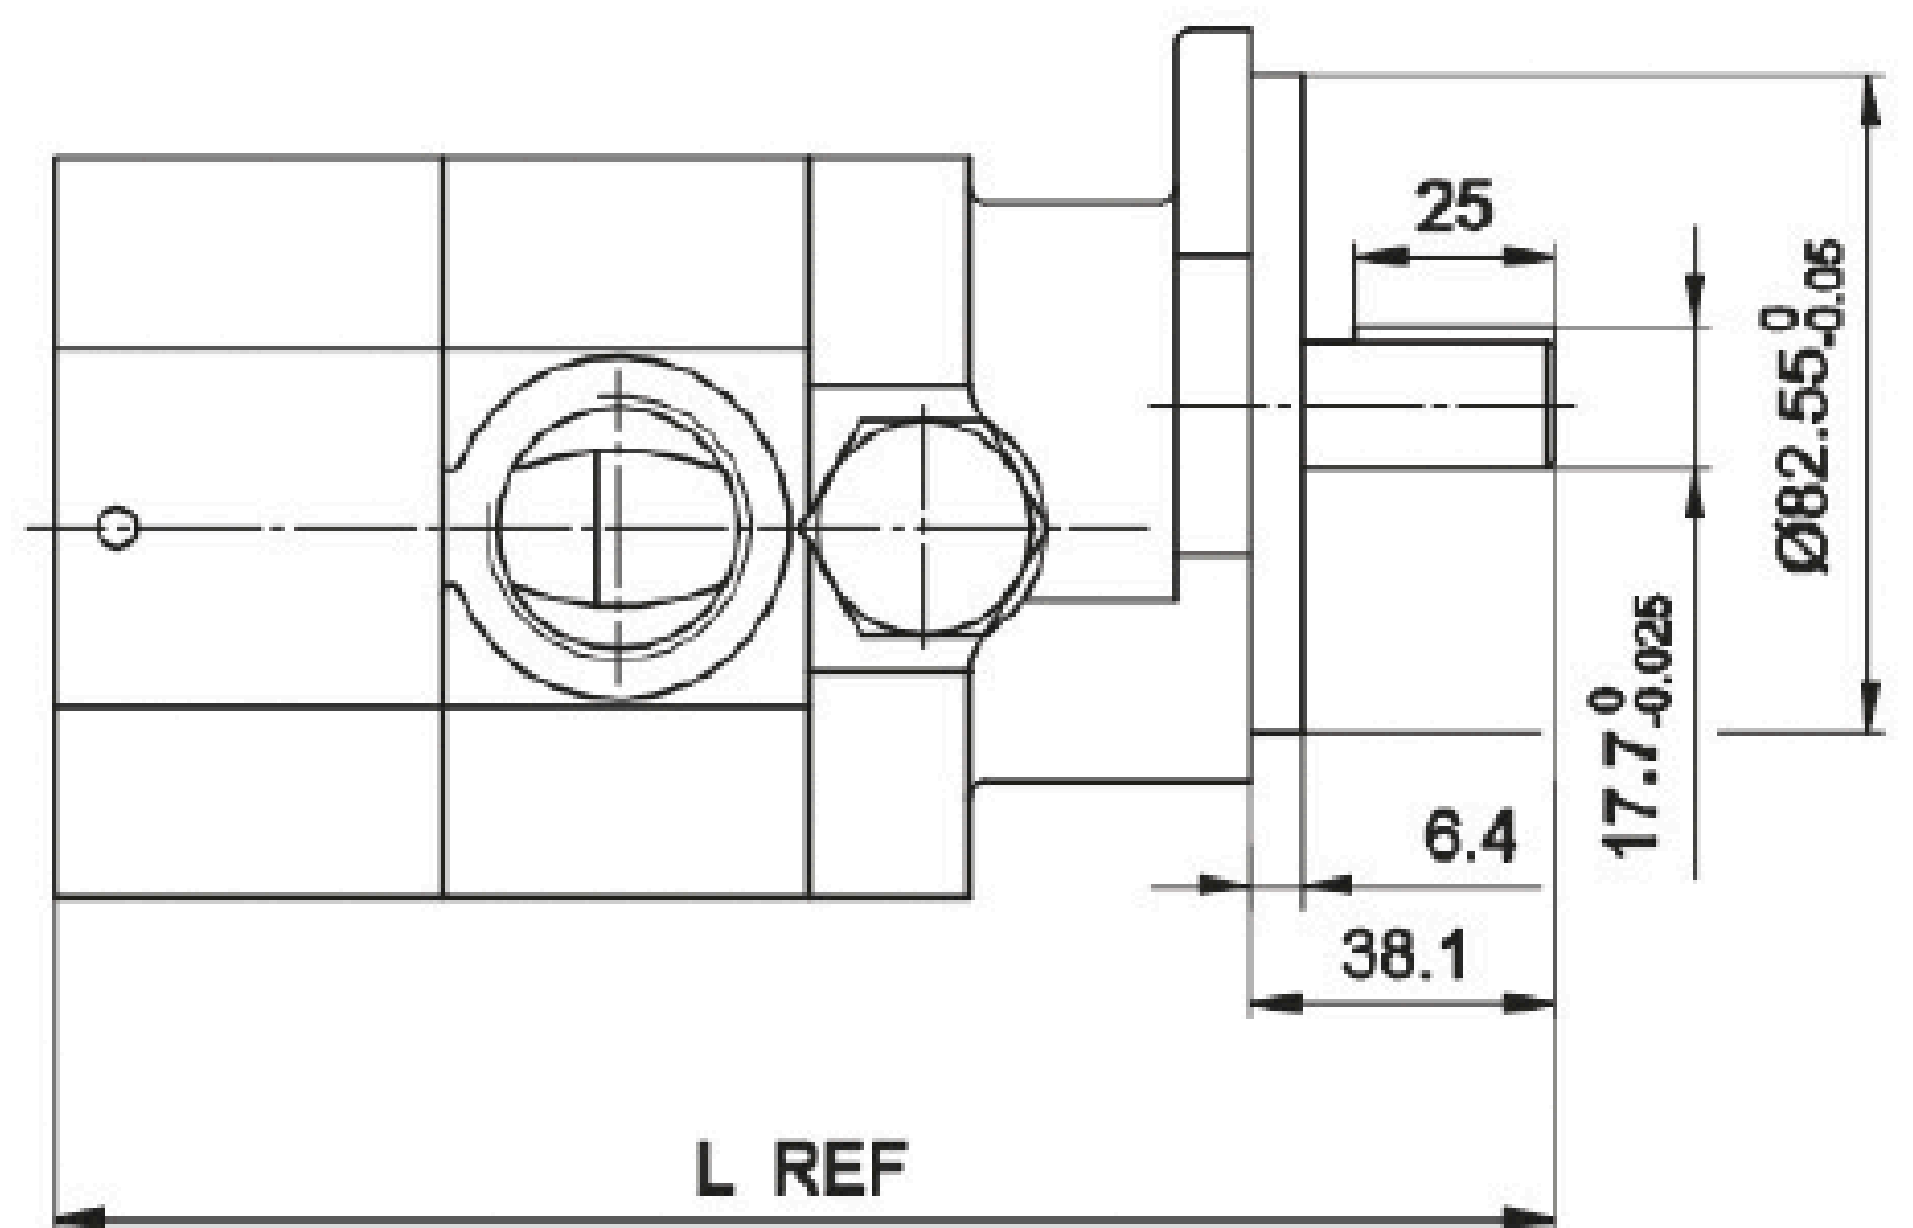

Flowfit Hi/Low 2bolt
22GPM 2BOLT SAE "A"

PUMP SHAFT

Flowfit 22GPM GPBNC 5/8" PARALLEL

ENGINE SHAFT

Q SHAFT DETAILS 25.40mm
(1" 6.35mm KEYWAY)