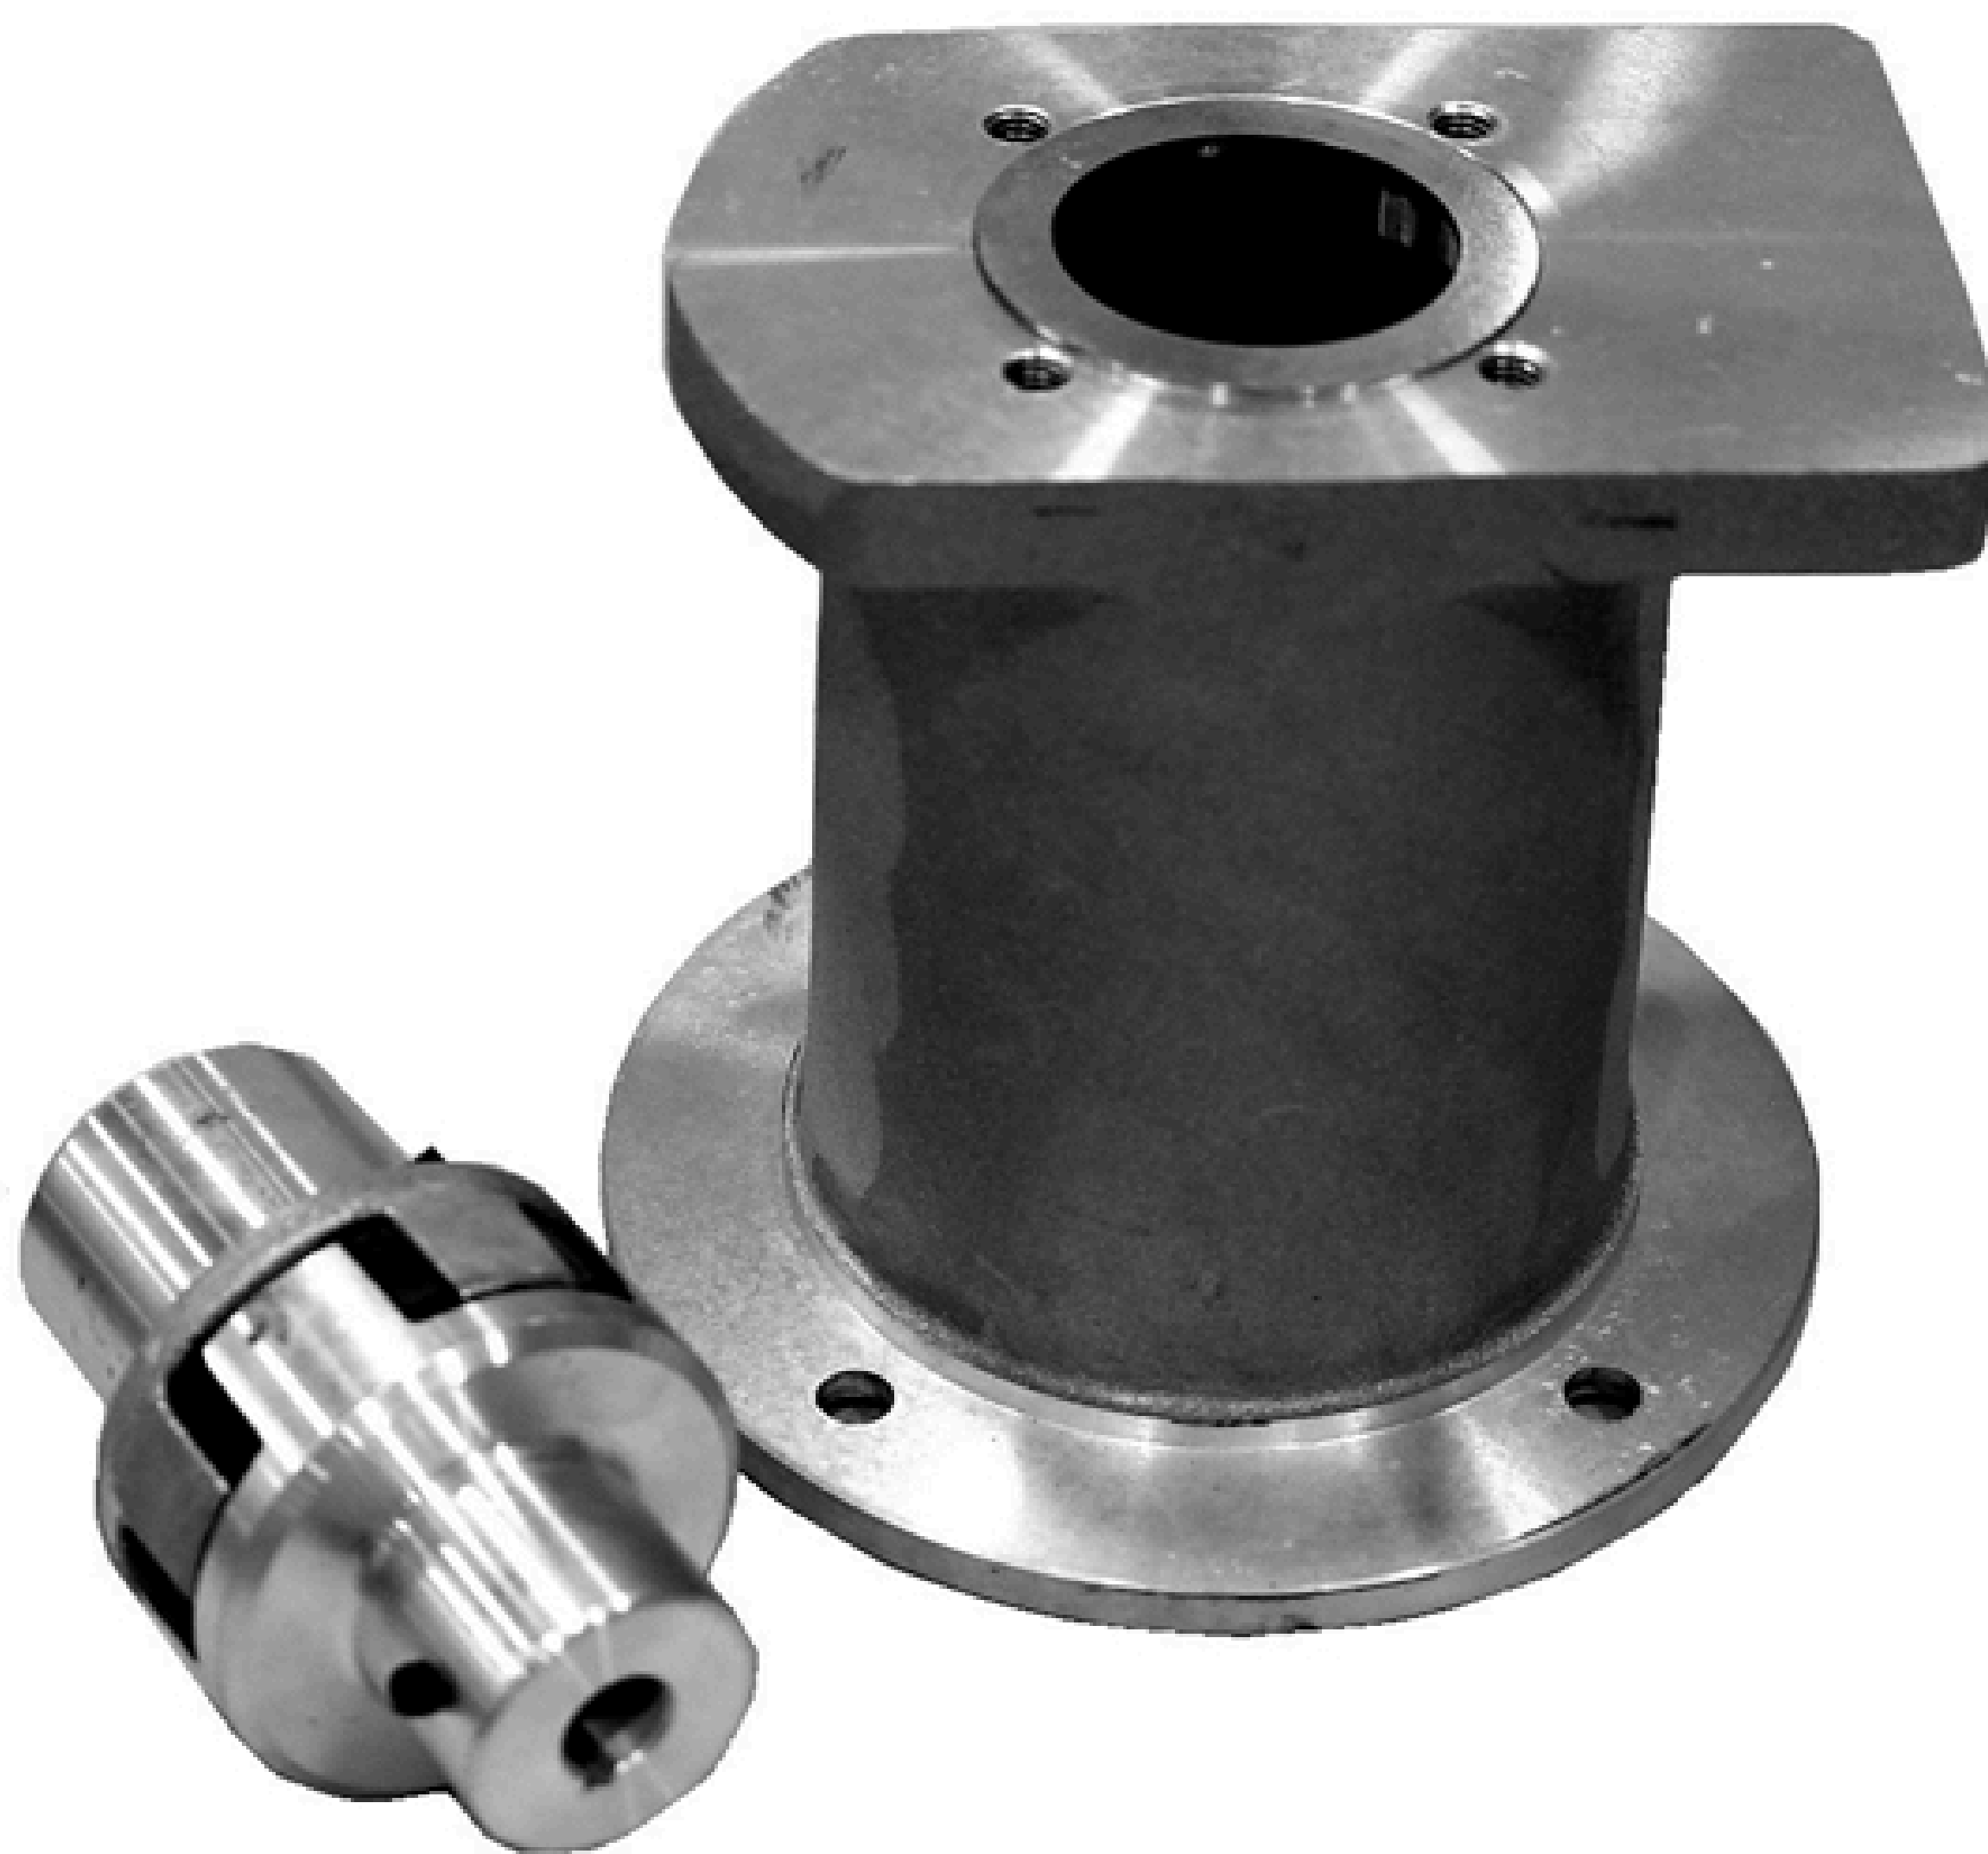

FLOWFIT®

ZZ018178

BELL HOUSING

www.flowfitonline.com

Phone: +44 (0)1584 876 033

Email: sales@flowfitonline.com

TO SUIT

PUMP MOUNTING FLANGE

Flowfit Hi/Low 2bolt
22GPM 2BOLT SAE "A"

PUMP SHAFT

Flowfit 22GPM GPBNC 5/8" PARALLEL

ENGINE SHAFT

Q SHAFT DETAILS 25.40mm
(1" 6.35mm KEYWAY)