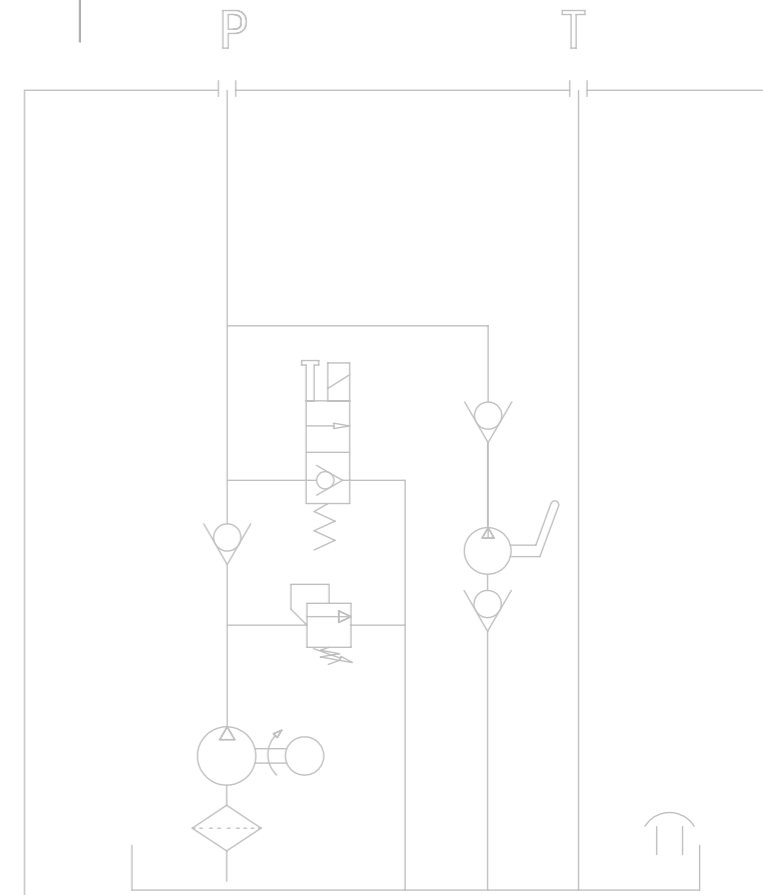

DC12V 1.6KW 2800RPM	DC12V	1.6cc/r	7L	18Mpa	H	G1/4	YES	
Motor	Lowering Coil Voltage	Oil Pump	Oil Tank	System Pressure	Setting Mode	Oil Port	Remote	Special requirements

FLOWFIT®