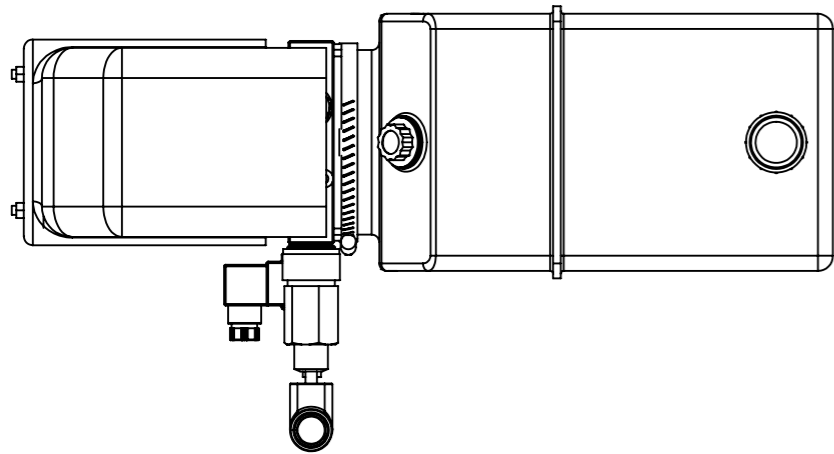

DC12V 1.6KW 2800RPM	DC12V	1.6cc/r	7L	18Mpa	H	G1/4	YES	
Motor	Lowering Coil Voltage	Oil Pump	Oil Tank	System Pressure	Setting Mode	Oil Port	Remote	Special requirements

FLOWFIT®