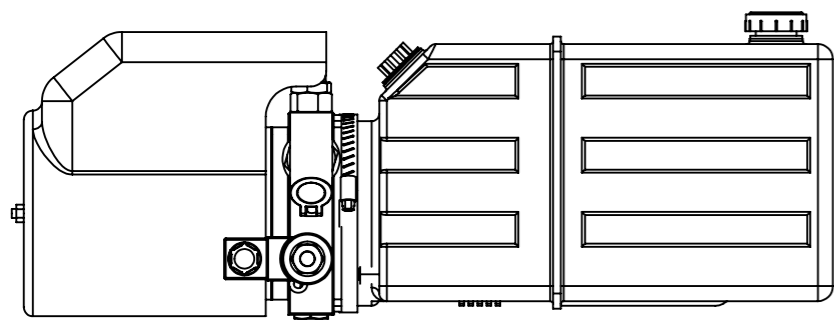

DC12V 1.6KW 2800RPM	DC12V	1.6cc/r	7L	18Mpa	H	G1/4	YES	
Motor	Lowering Coil Voltage	Oil Pump	Oil Tank	System Pressure	Setting Mode	Oil Port	Remote	Special requirements

FLOWFIT®