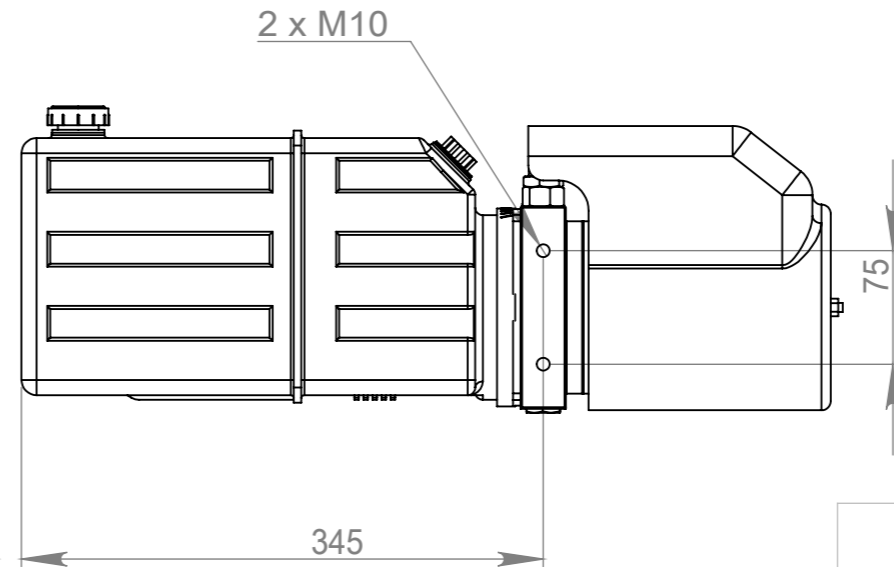

DC12V 1.6KW 2800RPM	DC12V	1.6cc/r	7L	18Mpa	H	G1/4	YES	
Motor	Lowering Coil Voltage	Oil Pump	Oil Tank	System Pressure	Setting Mode	Oil Port	Remote	Special requirements

FLOWFIT®