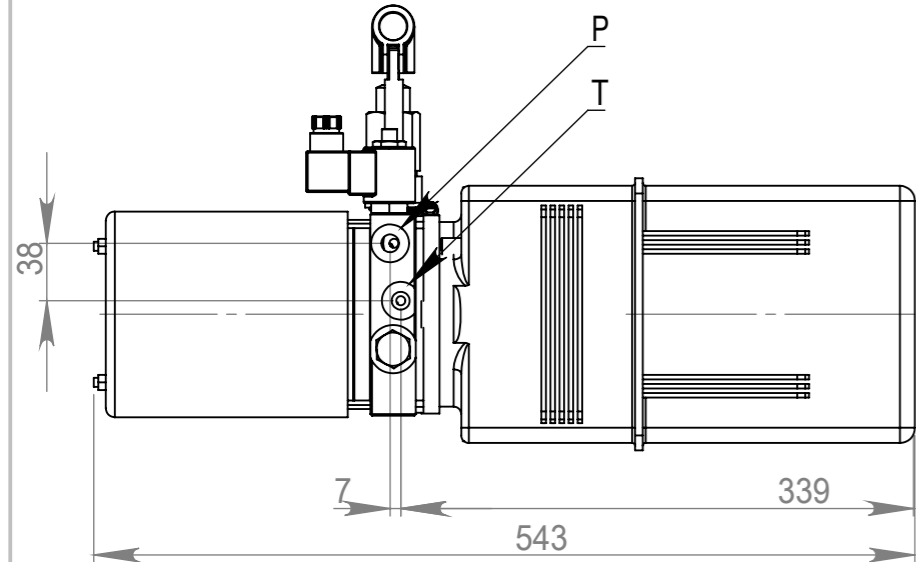

DC12V 1.6KW 2800RPM	DC12V	1.6cc/r	7L	18Mpa	H	G1/4	YES	
Motor	Lowering Coil Voltage	Oil Pump	Oil Tank	System Pressure	Setting Mode	Oil Port	Remote	Special requirements

FLOWFIT®