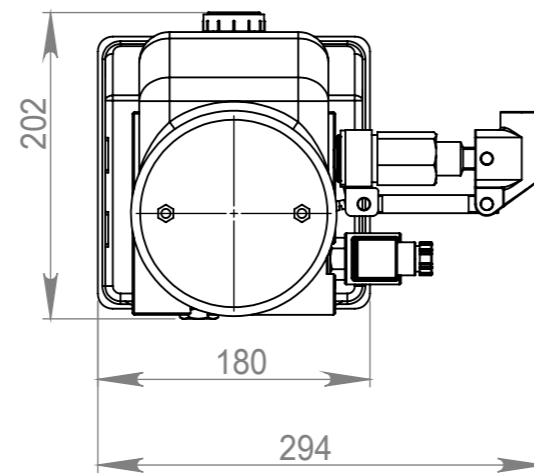

DC12V 1.6KW 2800RPM	DC12V	1.6cc/r	7L	18Mpa	H	G1/4	YES	
Motor	Lowering Coil Voltage	Oil Pump	Oil Tank	System Pressure	Setting Mode	Oil Port	Remote	Special requirements

FLOWFIT®