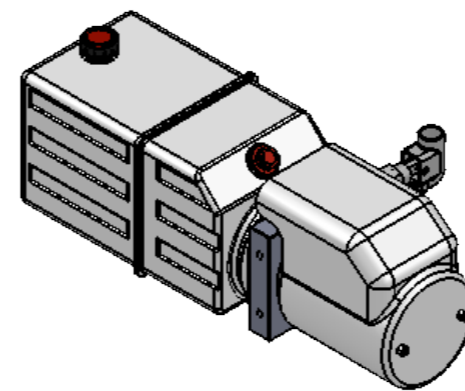

DC12V 1.6KW 2800RPM	DC12V	1.6cc/r	7L	18Mpa	H	G1/4	YES	
Motor	Lowering Coil Voltage	Oil Pump	Oil Tank	System Pressure	Setting Mode	Oil Port	Remote	Special requirements

FLOWFIT®