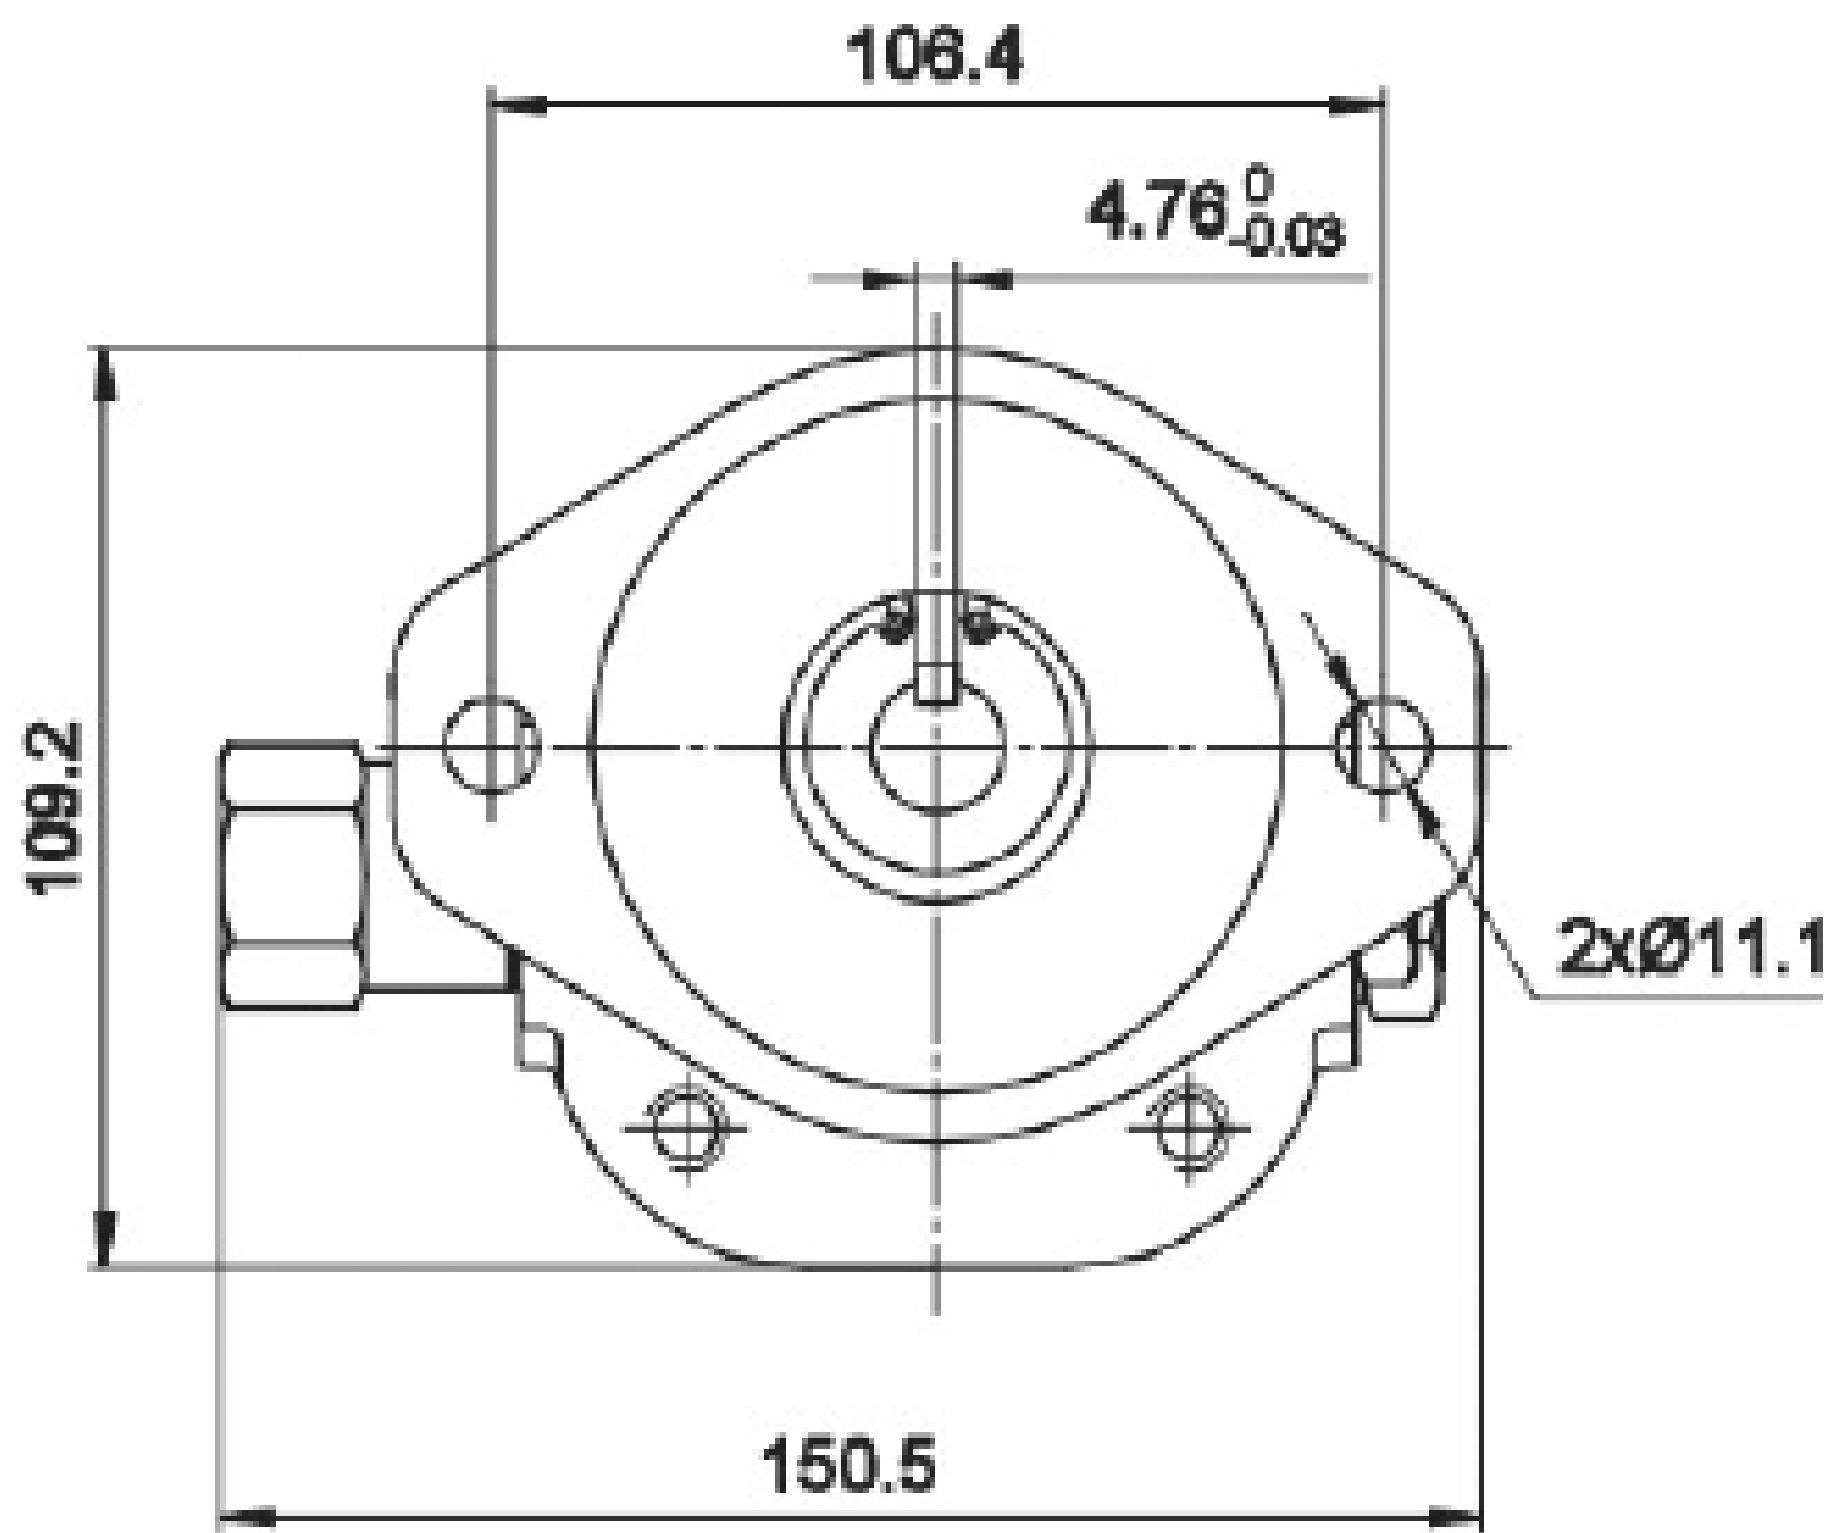

FLOWFIT®

ZZ007487

BELL HOUSING

www.flowfitonline.com

Phone: +44 (0)1584 876 033

Email: sales@flowfitonline.com

TO SUIT

PUMP MOUNTING FLANGE

Flowfit Hi/Low 2bolt
22GPM 2BOLT SAE "A"

PUMP SHAFT

Flowfit 22GPM GPBNC 5/8" PARALLEL

ENGINE SHAFT

Q SHAFT DETAILS 25.40mm
(1" 6.35mm KEYWAY)