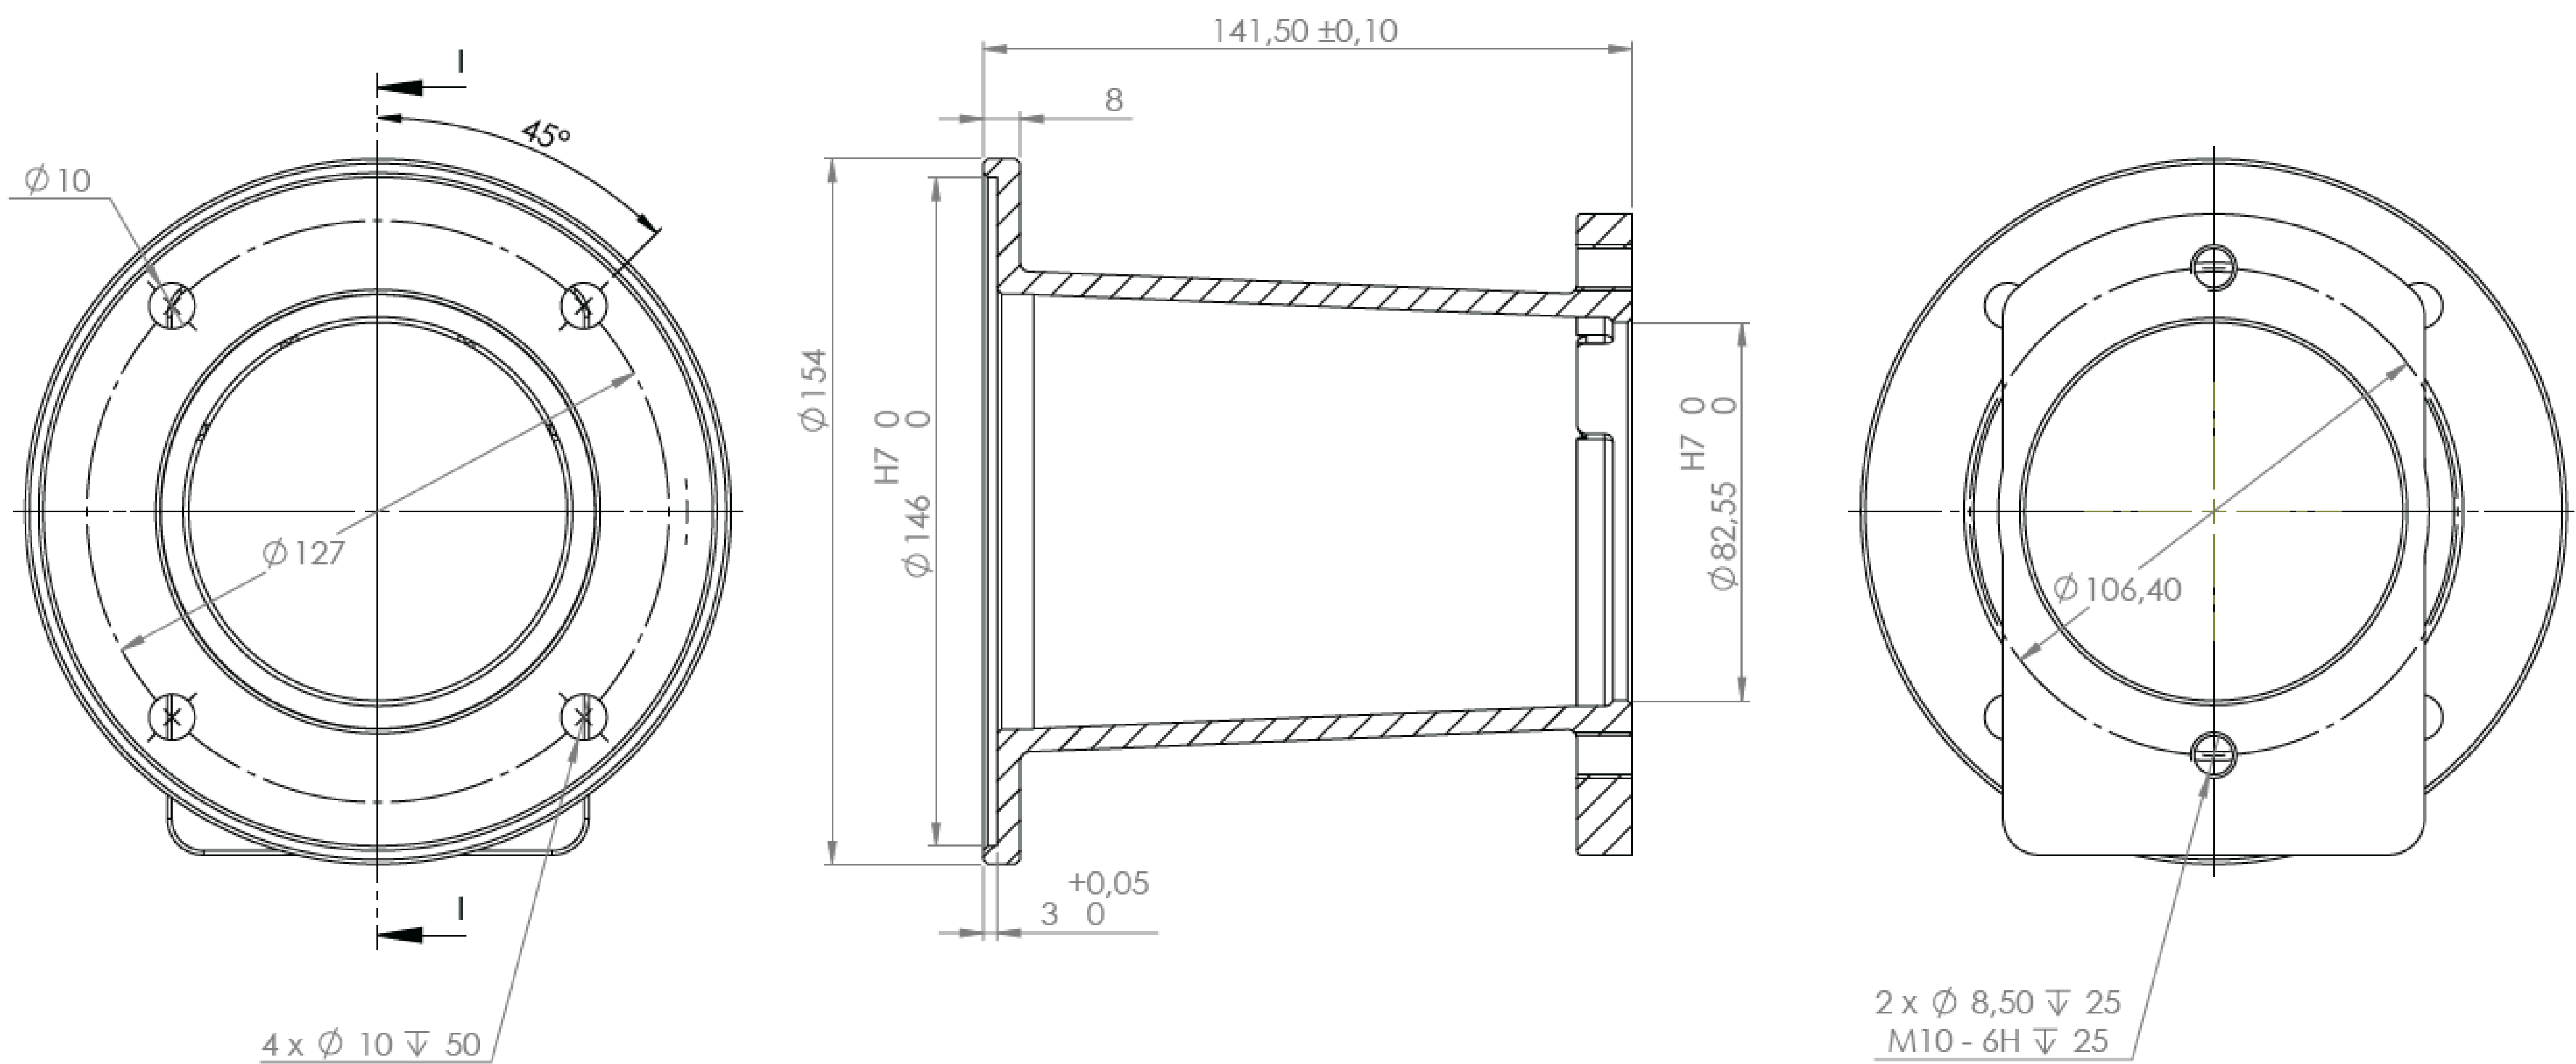

FLOWFIT®

ZZ007487

BELL HOUSING

www.flowfitonline.com

Phone: +44 (0)1584 876 033

Email: sales@flowfitonline.com