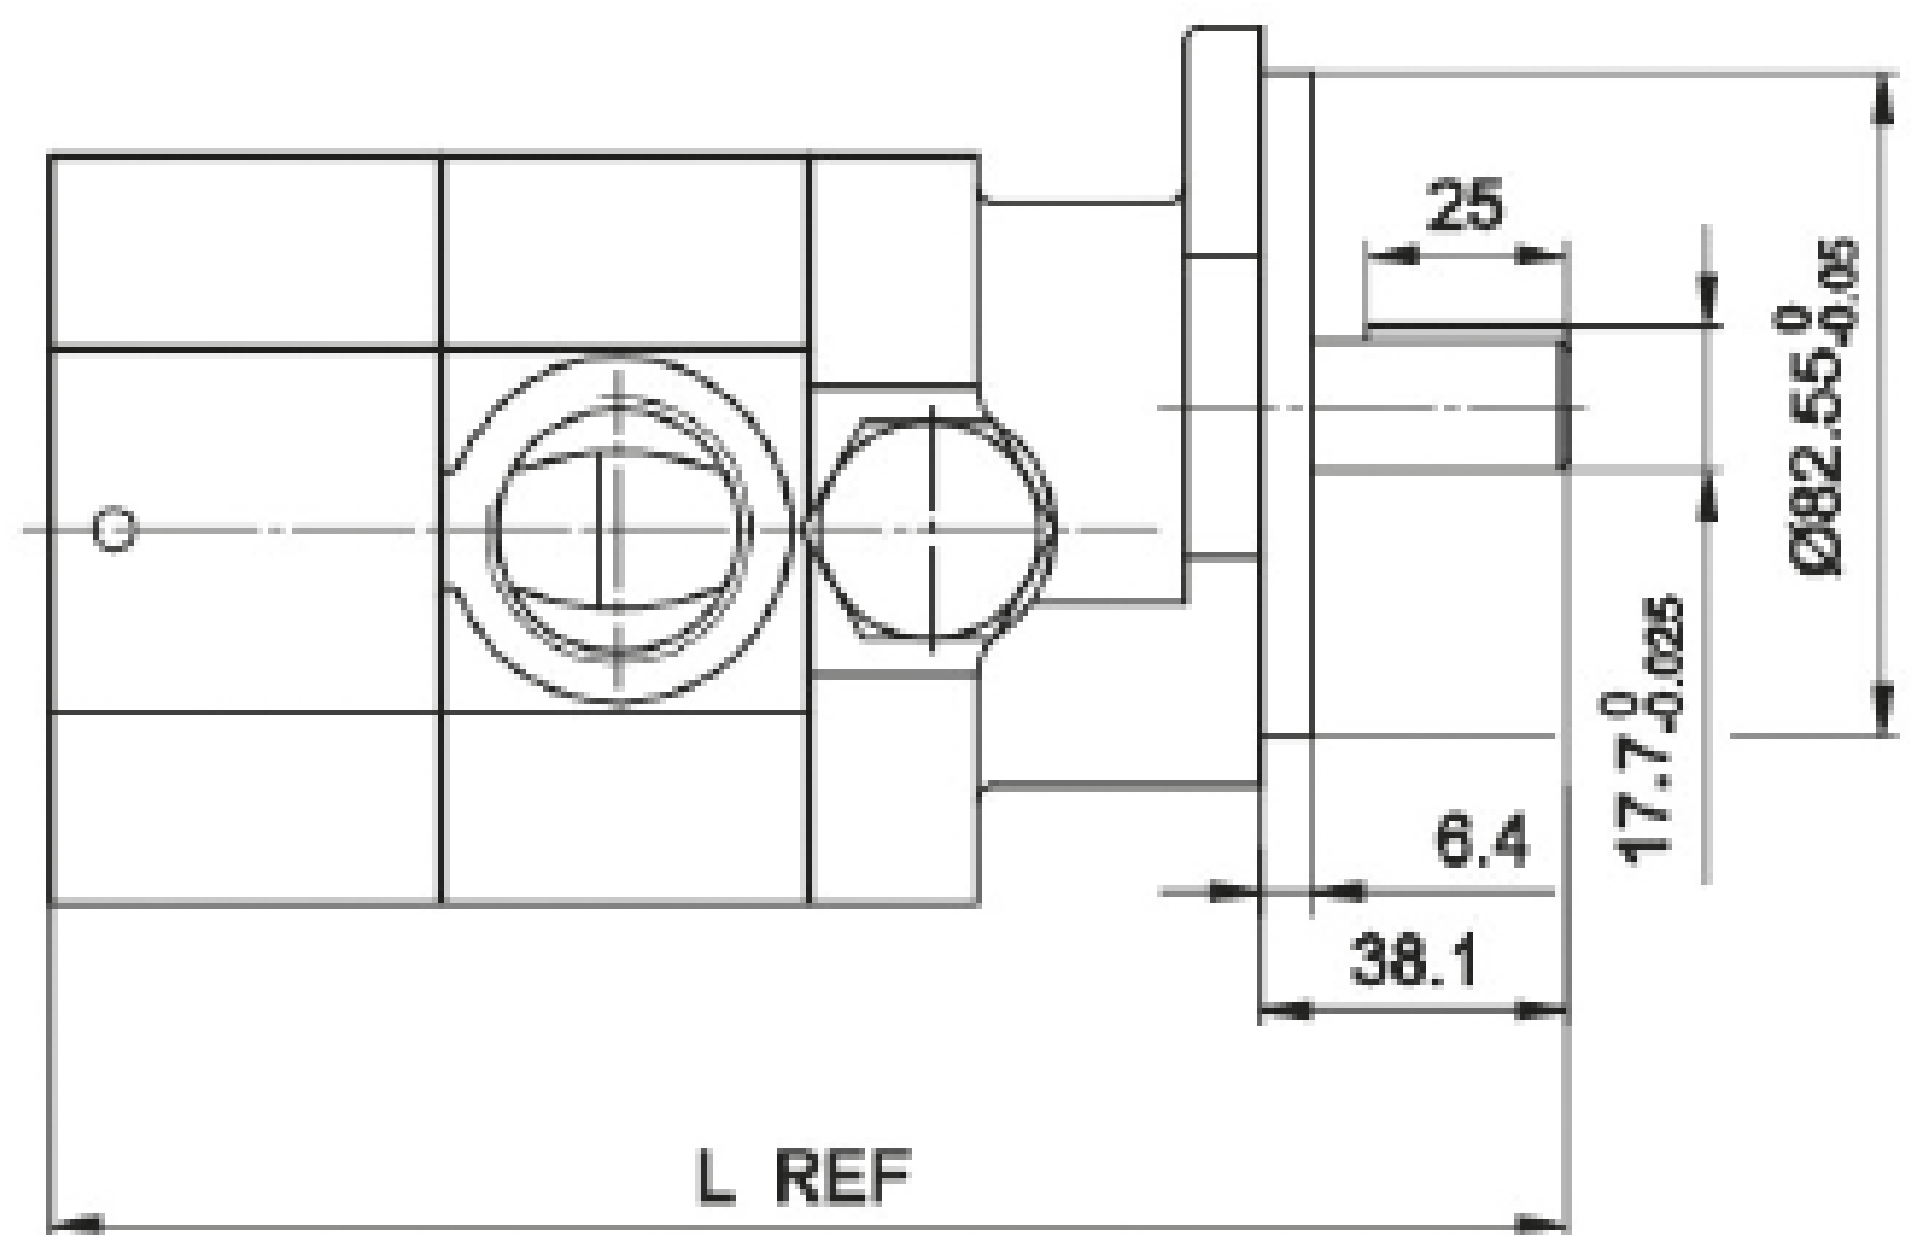

Flowfit Hi/Low 2bolt
22GPM 2BOLT SAE "A"

PUMP SHAFT

Flowfit 22GPM GPBNC 5/8" PARALLEL

ENGINE SHAFT

Q SHAFT DETAILS 25.40mm
(1" 6.35mm KEYWAY)