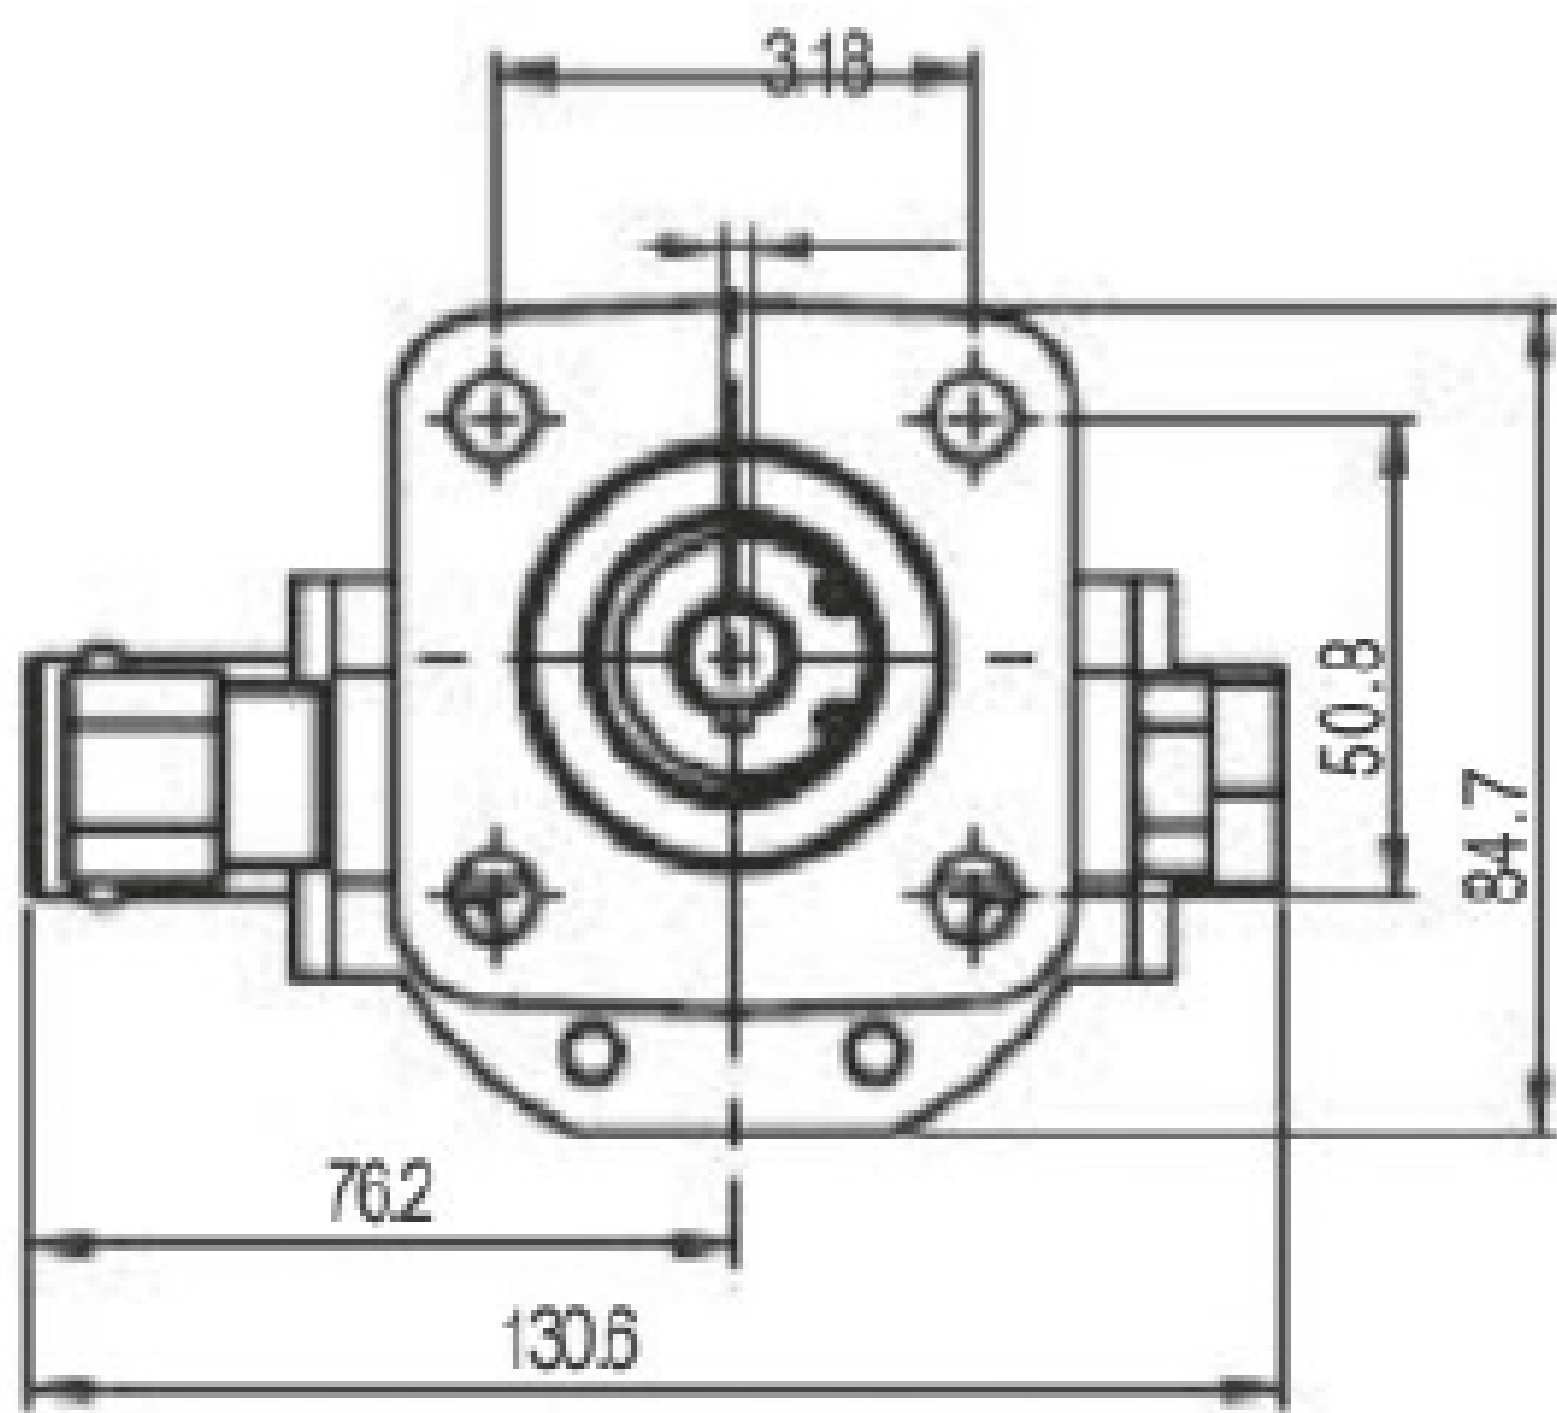

FLOWFIT®

ZZ007486

BELL HOUSING

www.flowfitonline.com

Phone: +44 (0)1584 876 033

Email: sales@flowfitonline.com

TO SUIT

PUMP MOUNTING FLANGE

**Flowfit Hi/Low 4 bolt
8/11/16GPM 4F17**

PUMP SHAFT

Flowfit GPCBN 8/11/16 GPBNC 1/2" PARALLEL

ENGINE SHAFT

**Q SHAFT DETAILS 25.40mm
(1" 6.35mm KEYWAY)**