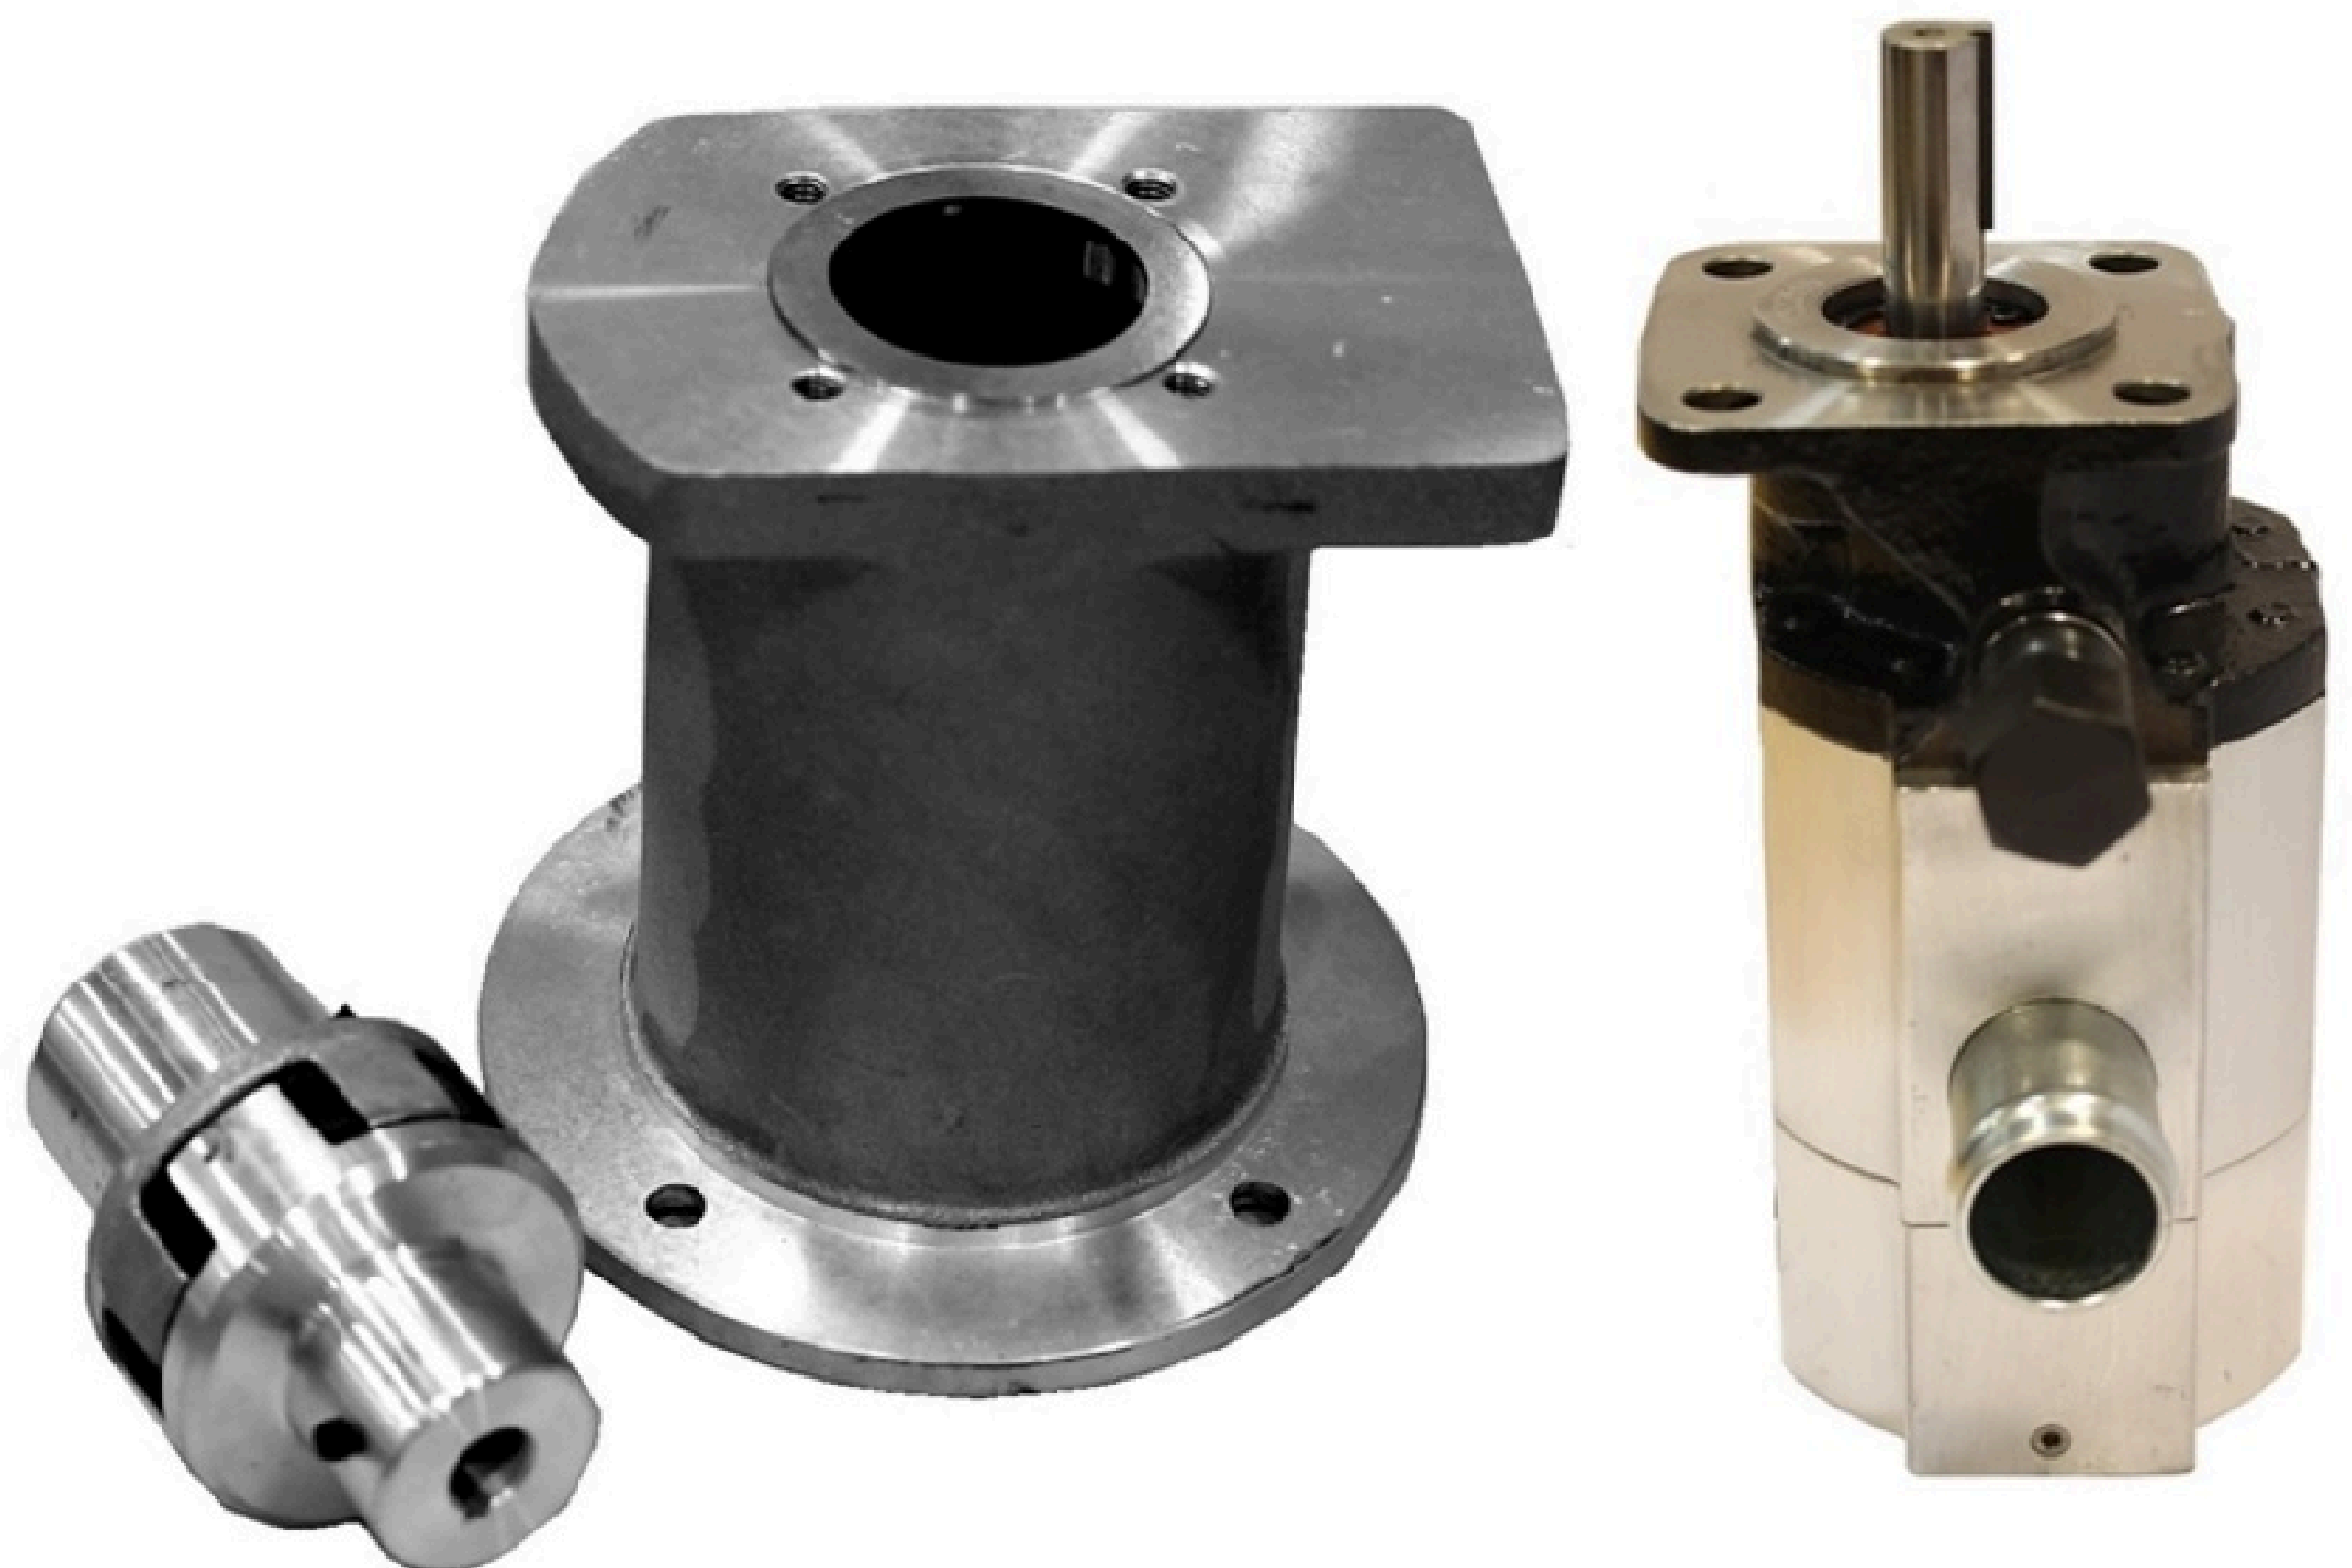

FLOWFIT®

ZZ007486

BELL HOUSING

www.flowfitonline.com

Phone: +44 (0)1584 876 033

Email: sales@flowfitonline.com

TO SUIT

PUMP MOUNTING FLANGE

**Flowfit Hi/Low 4 bolt
8/11/16GPM 4F17**

PUMP SHAFT

Flowfit GPCBN 8/11/16 GPBNC 1/2" PARALLEL

ENGINE SHAFT

**Q SHAFT DETAILS 25.40mm
(1" 6.35mm KEYWAY)**