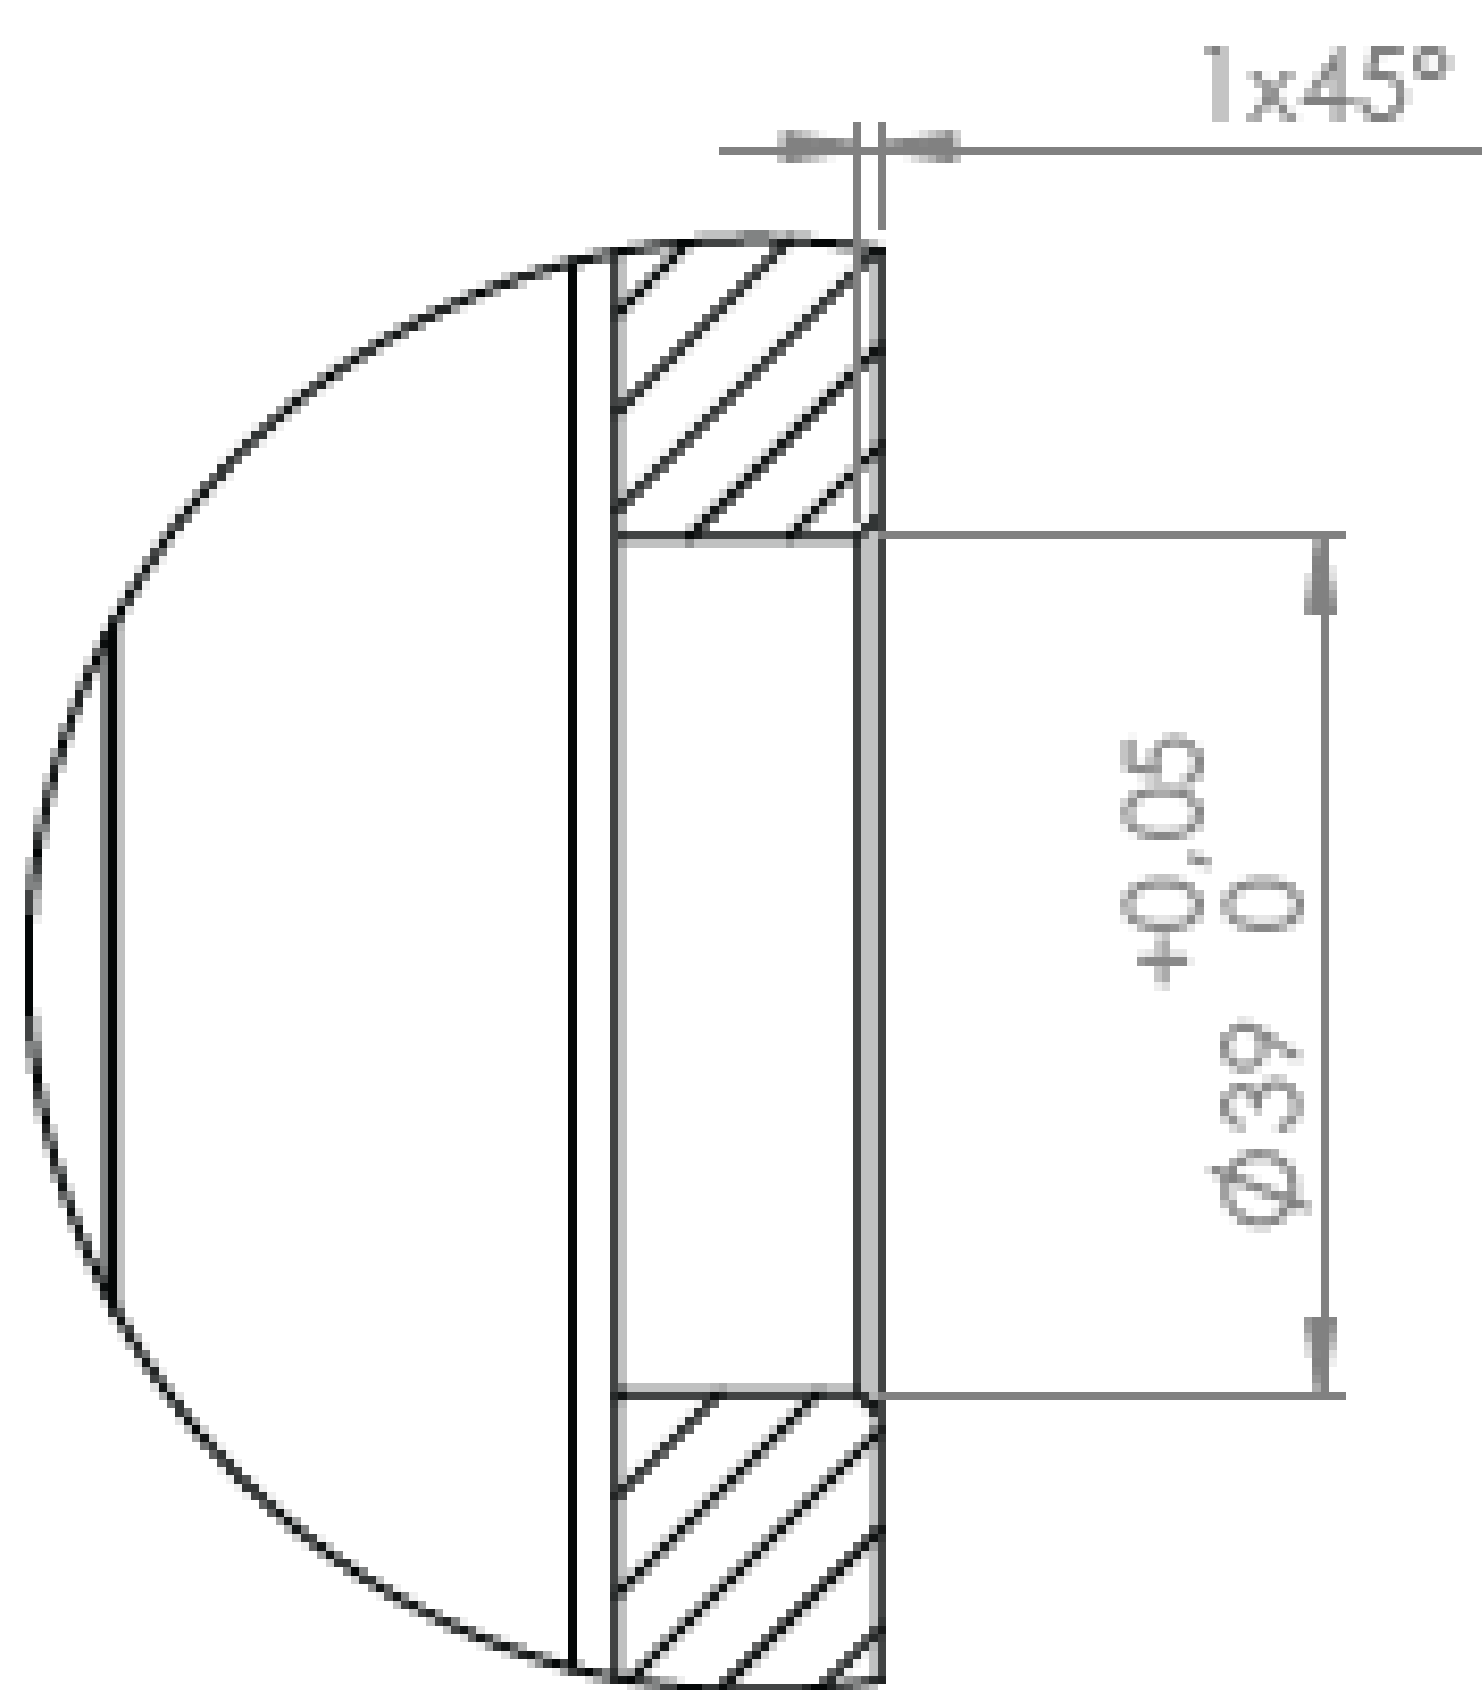

FLOWFIT®

ZZ007486

BELL HOUSING

www.flowfitonline.com

Phone: +44 (0)1584 876 033

Email: sales@flowfitonline.com