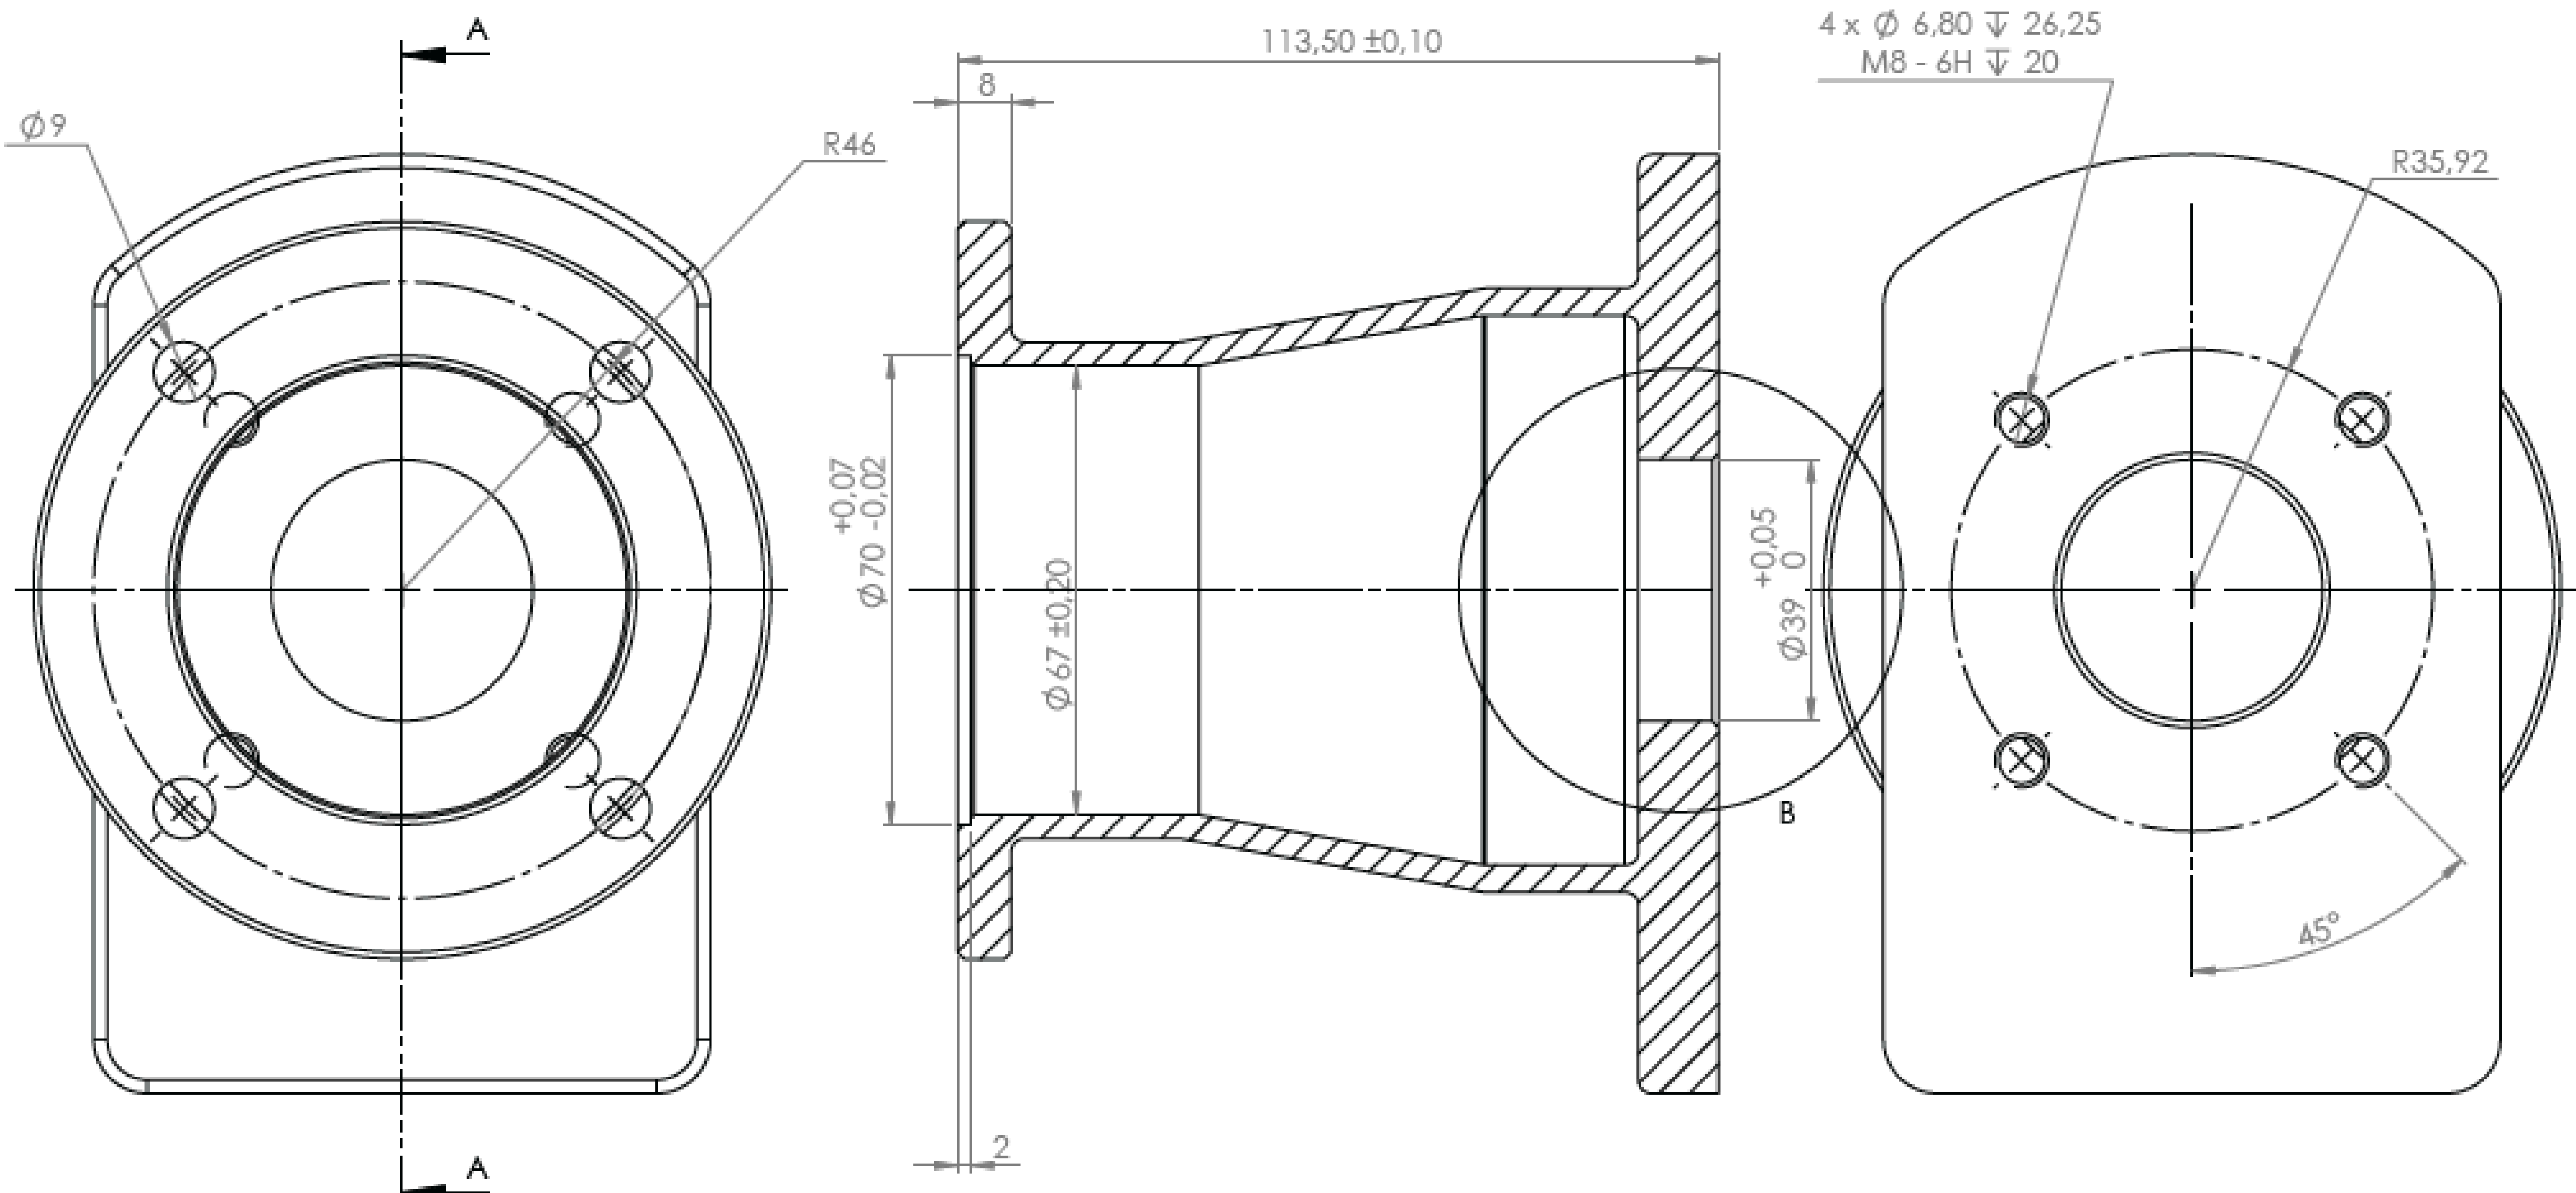

FLOWFIT®

ZZ007486

BELL HOUSING

www.flowfitonline.com

Phone: +44 (0)1584 876 033

Email: sales@flowfitonline.com