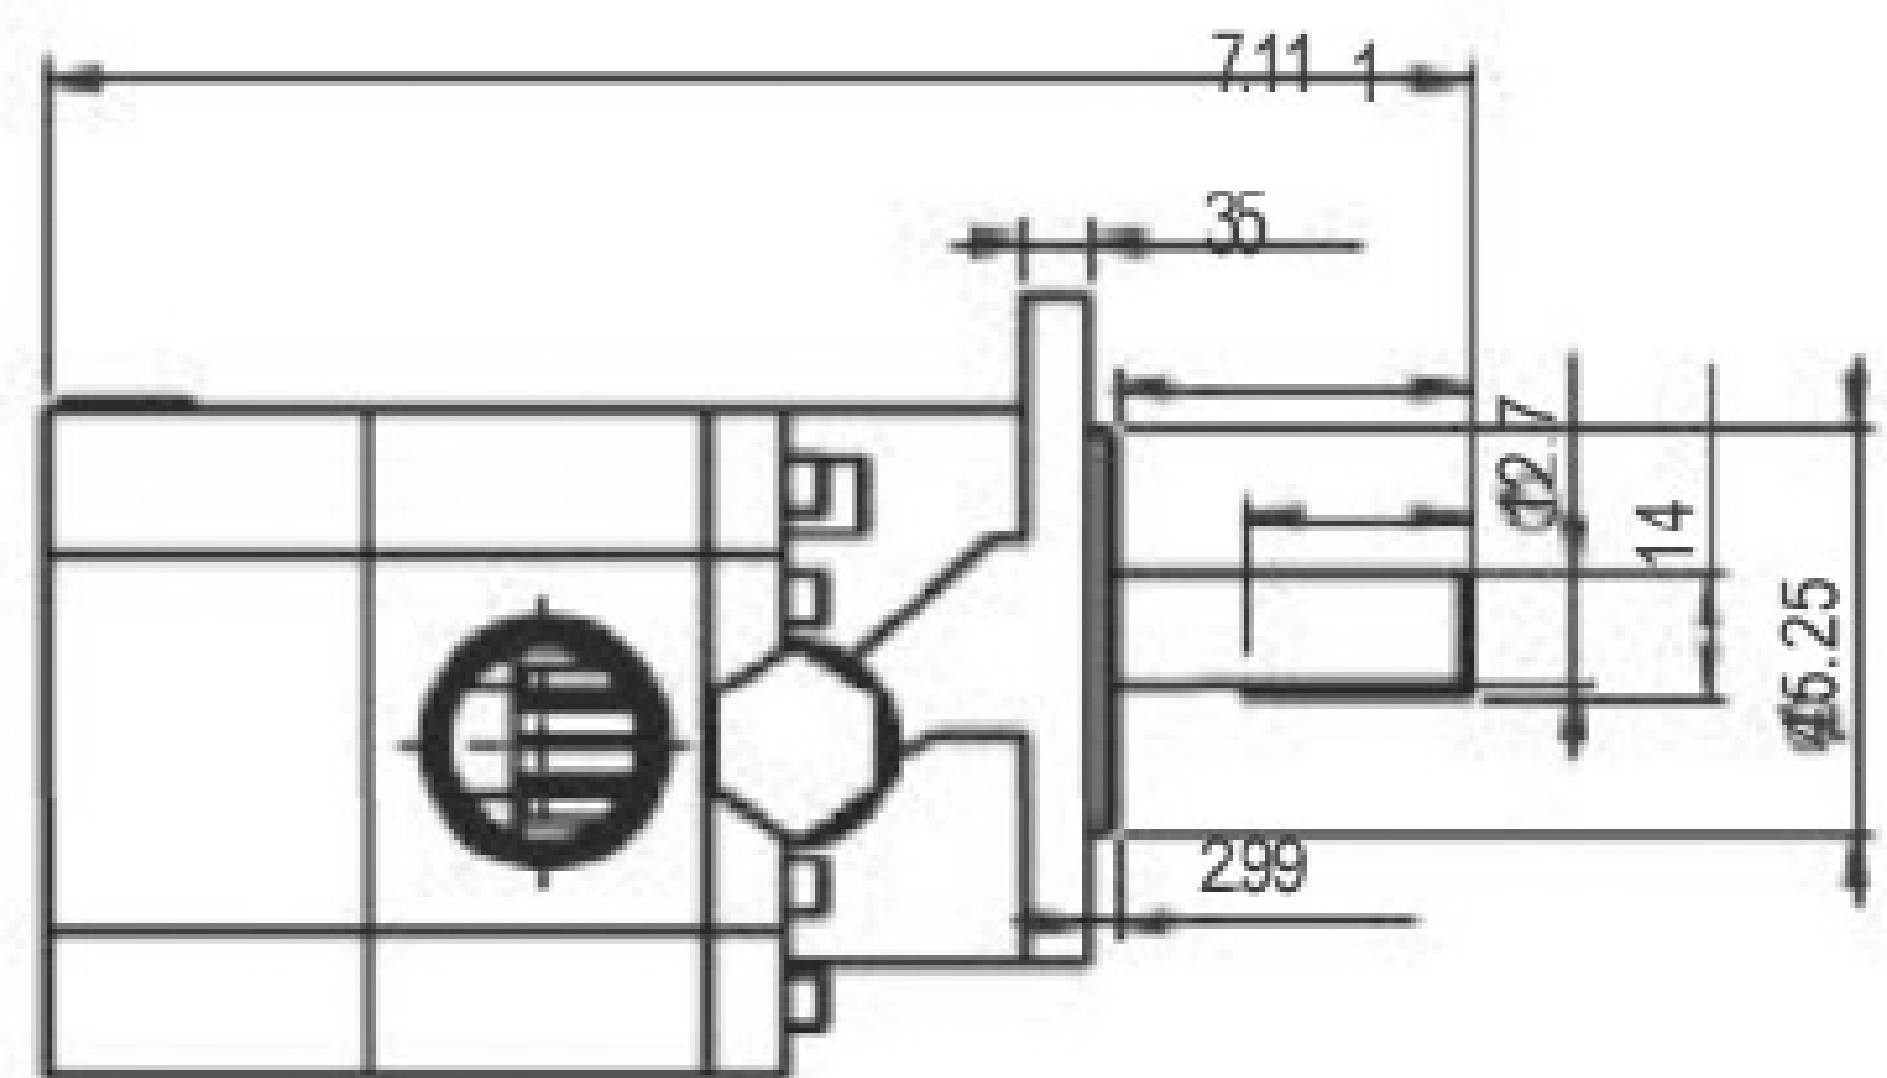

FLOWFIT®

ZZ007486

BELL HOUSING

www.flowfitonline.com

Phone: +44 (0)1584 876 033

Email: sales@flowfitonline.com

TO SUIT

PUMP MOUNTING FLANGE

**Flowfit Hi/Low 4 bolt
8/11/16GPM 4F17**

PUMP SHAFT

Flowfit GPCBN 8/11/16 GPBNC 1/2" PARALLEL

ENGINE SHAFT

**Q SHAFT DETAILS 25.40mm
(1" 6.35mm KEYWAY)**