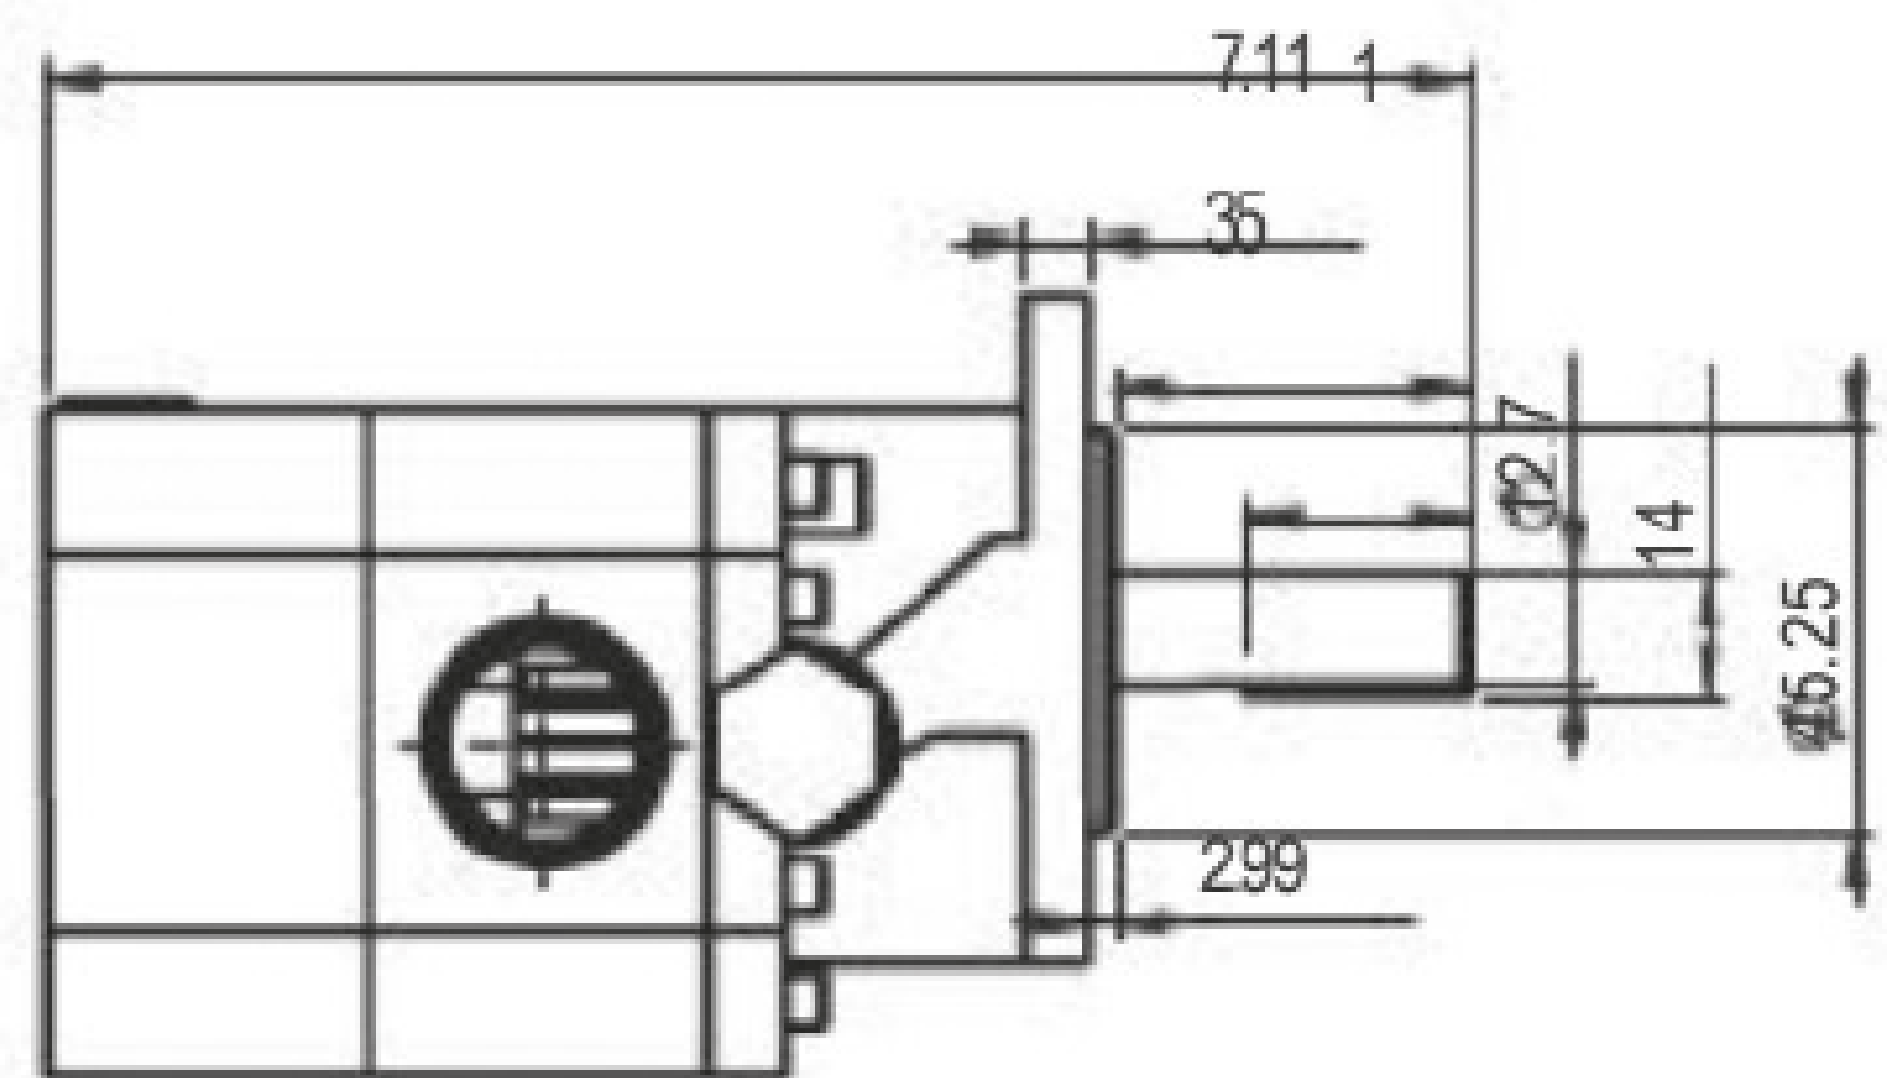

Flowfit Hi/Low 4 bolt
8/11/16GPM 4F17

PUMP SHAFT

Flowfit GPCBN 8/11/16 GPBNC 1/2" PARALLEL

ENGINE SHAFT

Q SHAFT DETAILS -19.05mm
(3/4" 4.78mm keyway)