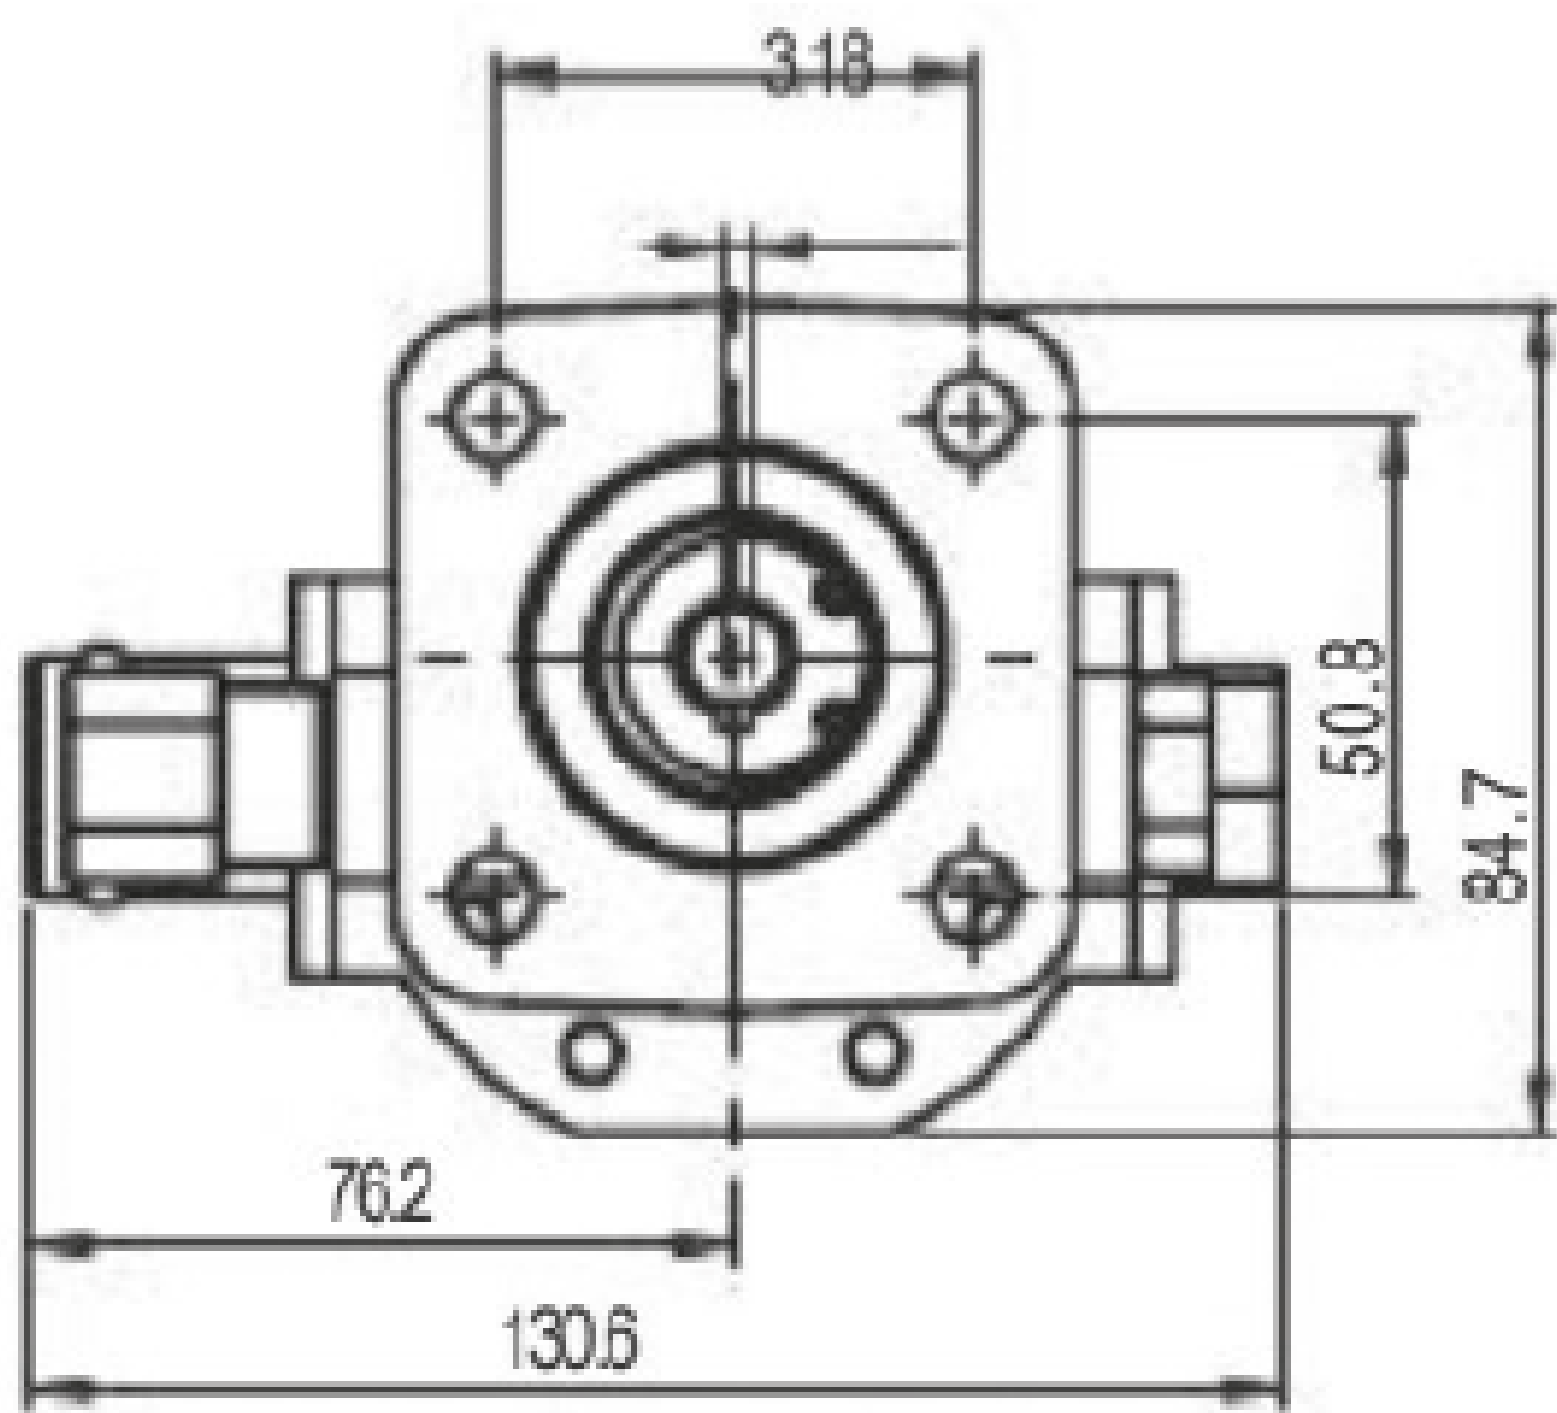

Flowfit Hi/Low 4 bolt
8/11/16GPM 4F17

PUMP SHAFT

Flowfit GPCBN 8/11/16 GPBNC 1/2" PARALLEL

ENGINE SHAFT

Q SHAFT DETAILS -19.05mm
(3/4" 4.78mm keyway)