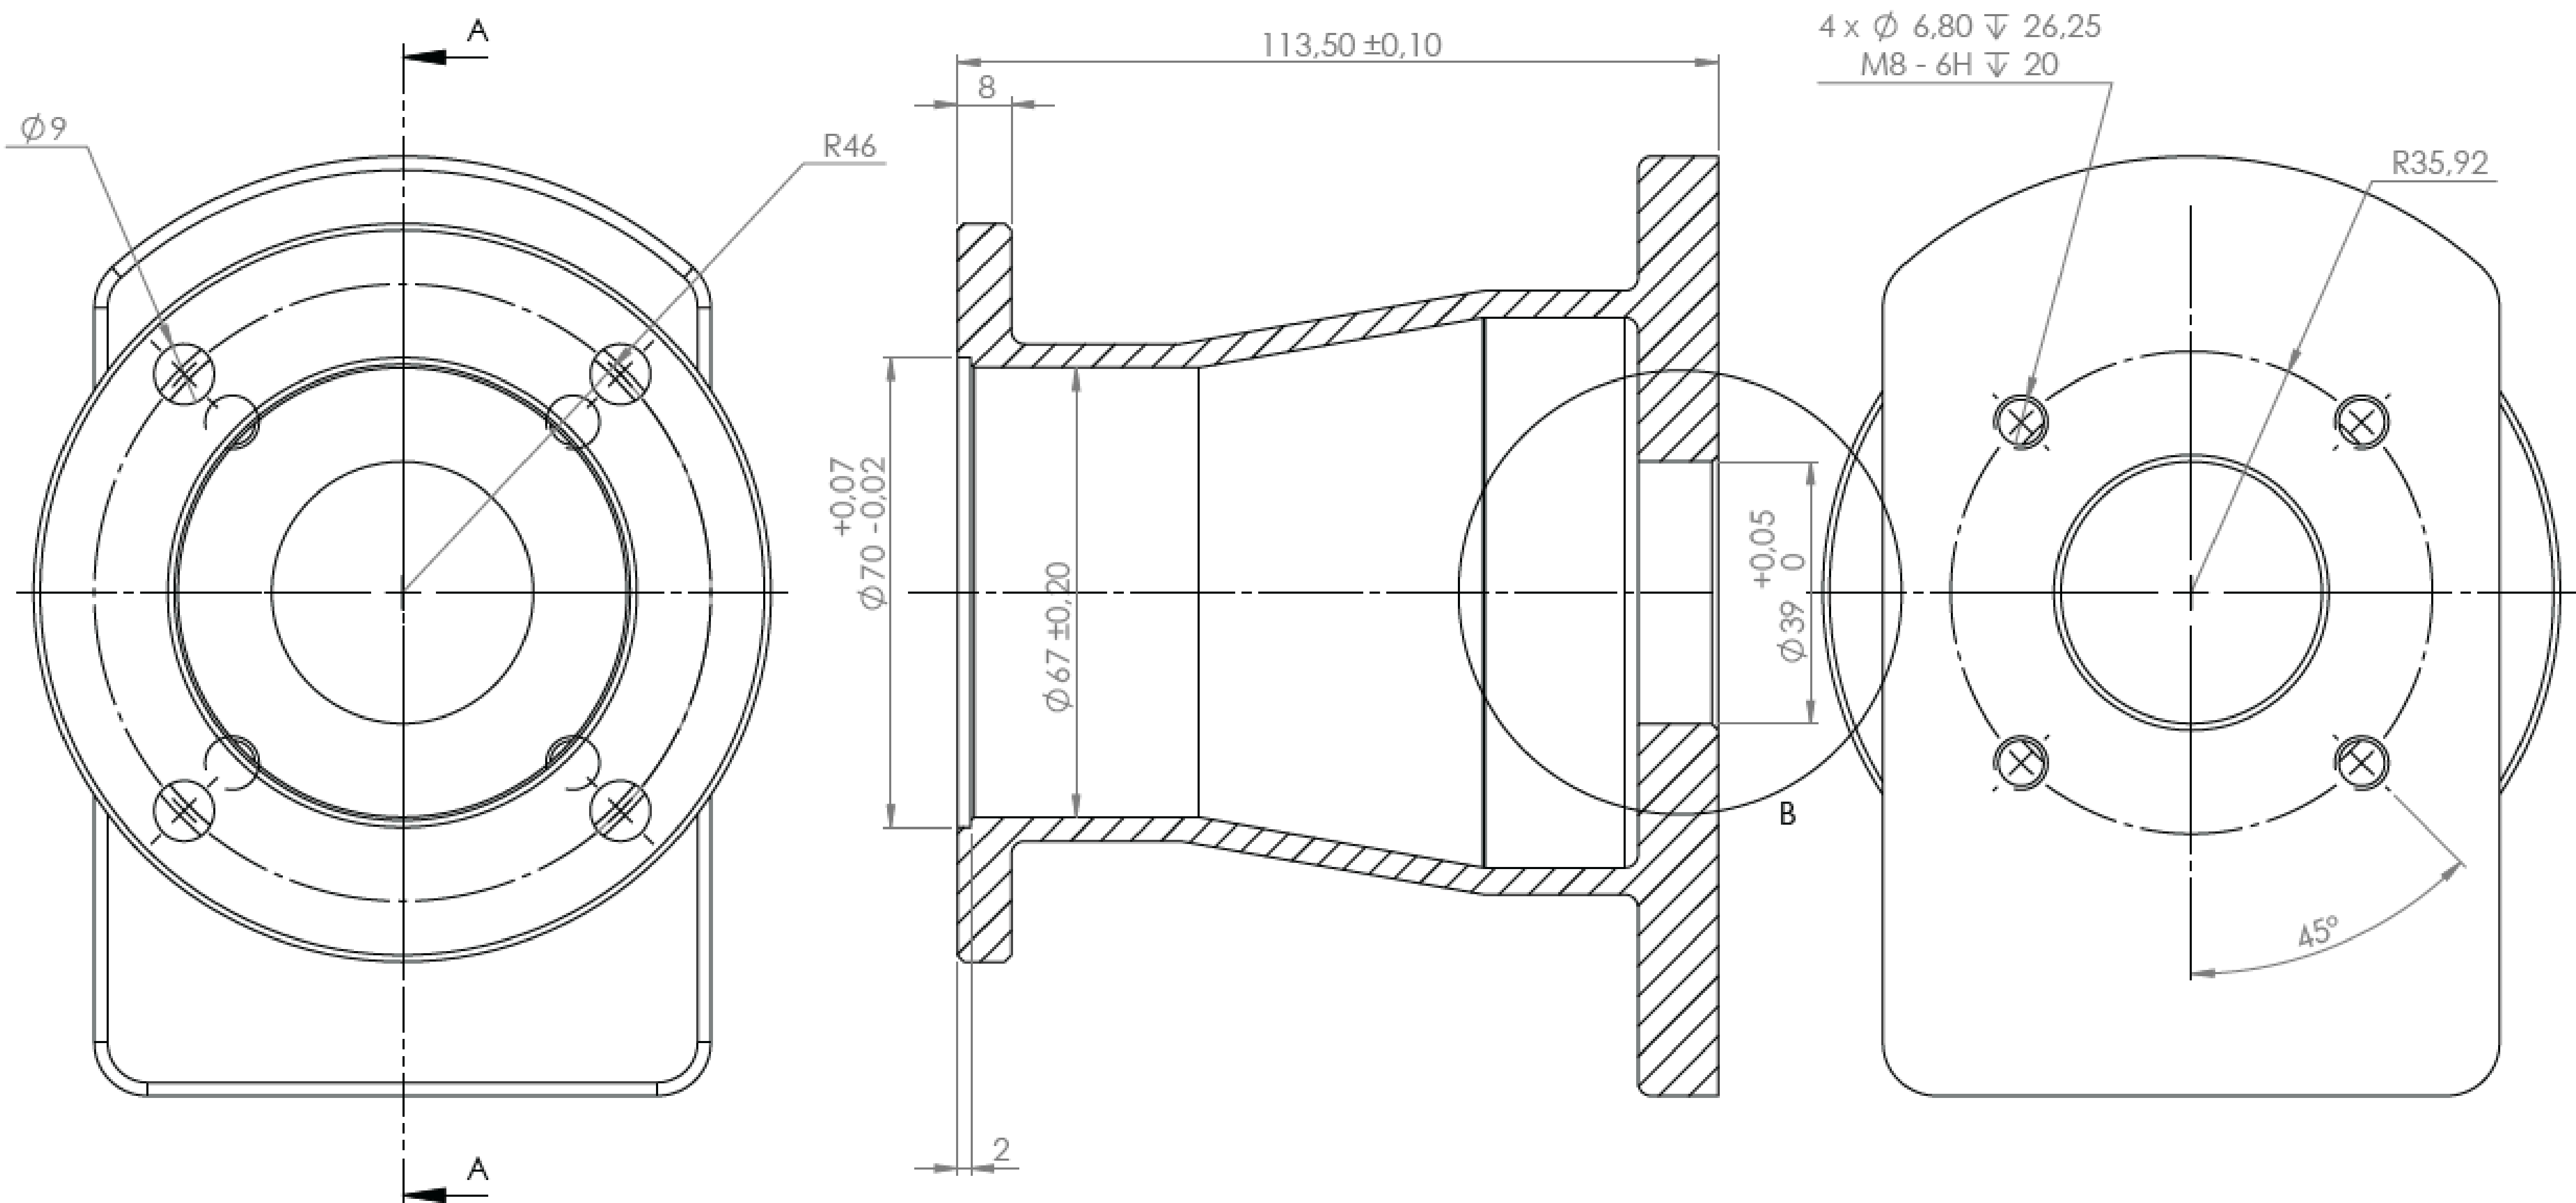

FLOWFIT®

ZZ007484

BELL HOUSING

www.flowfitonline.com

Phone: +44 (0)1584 876 033

Email: sales@flowfitonline.com