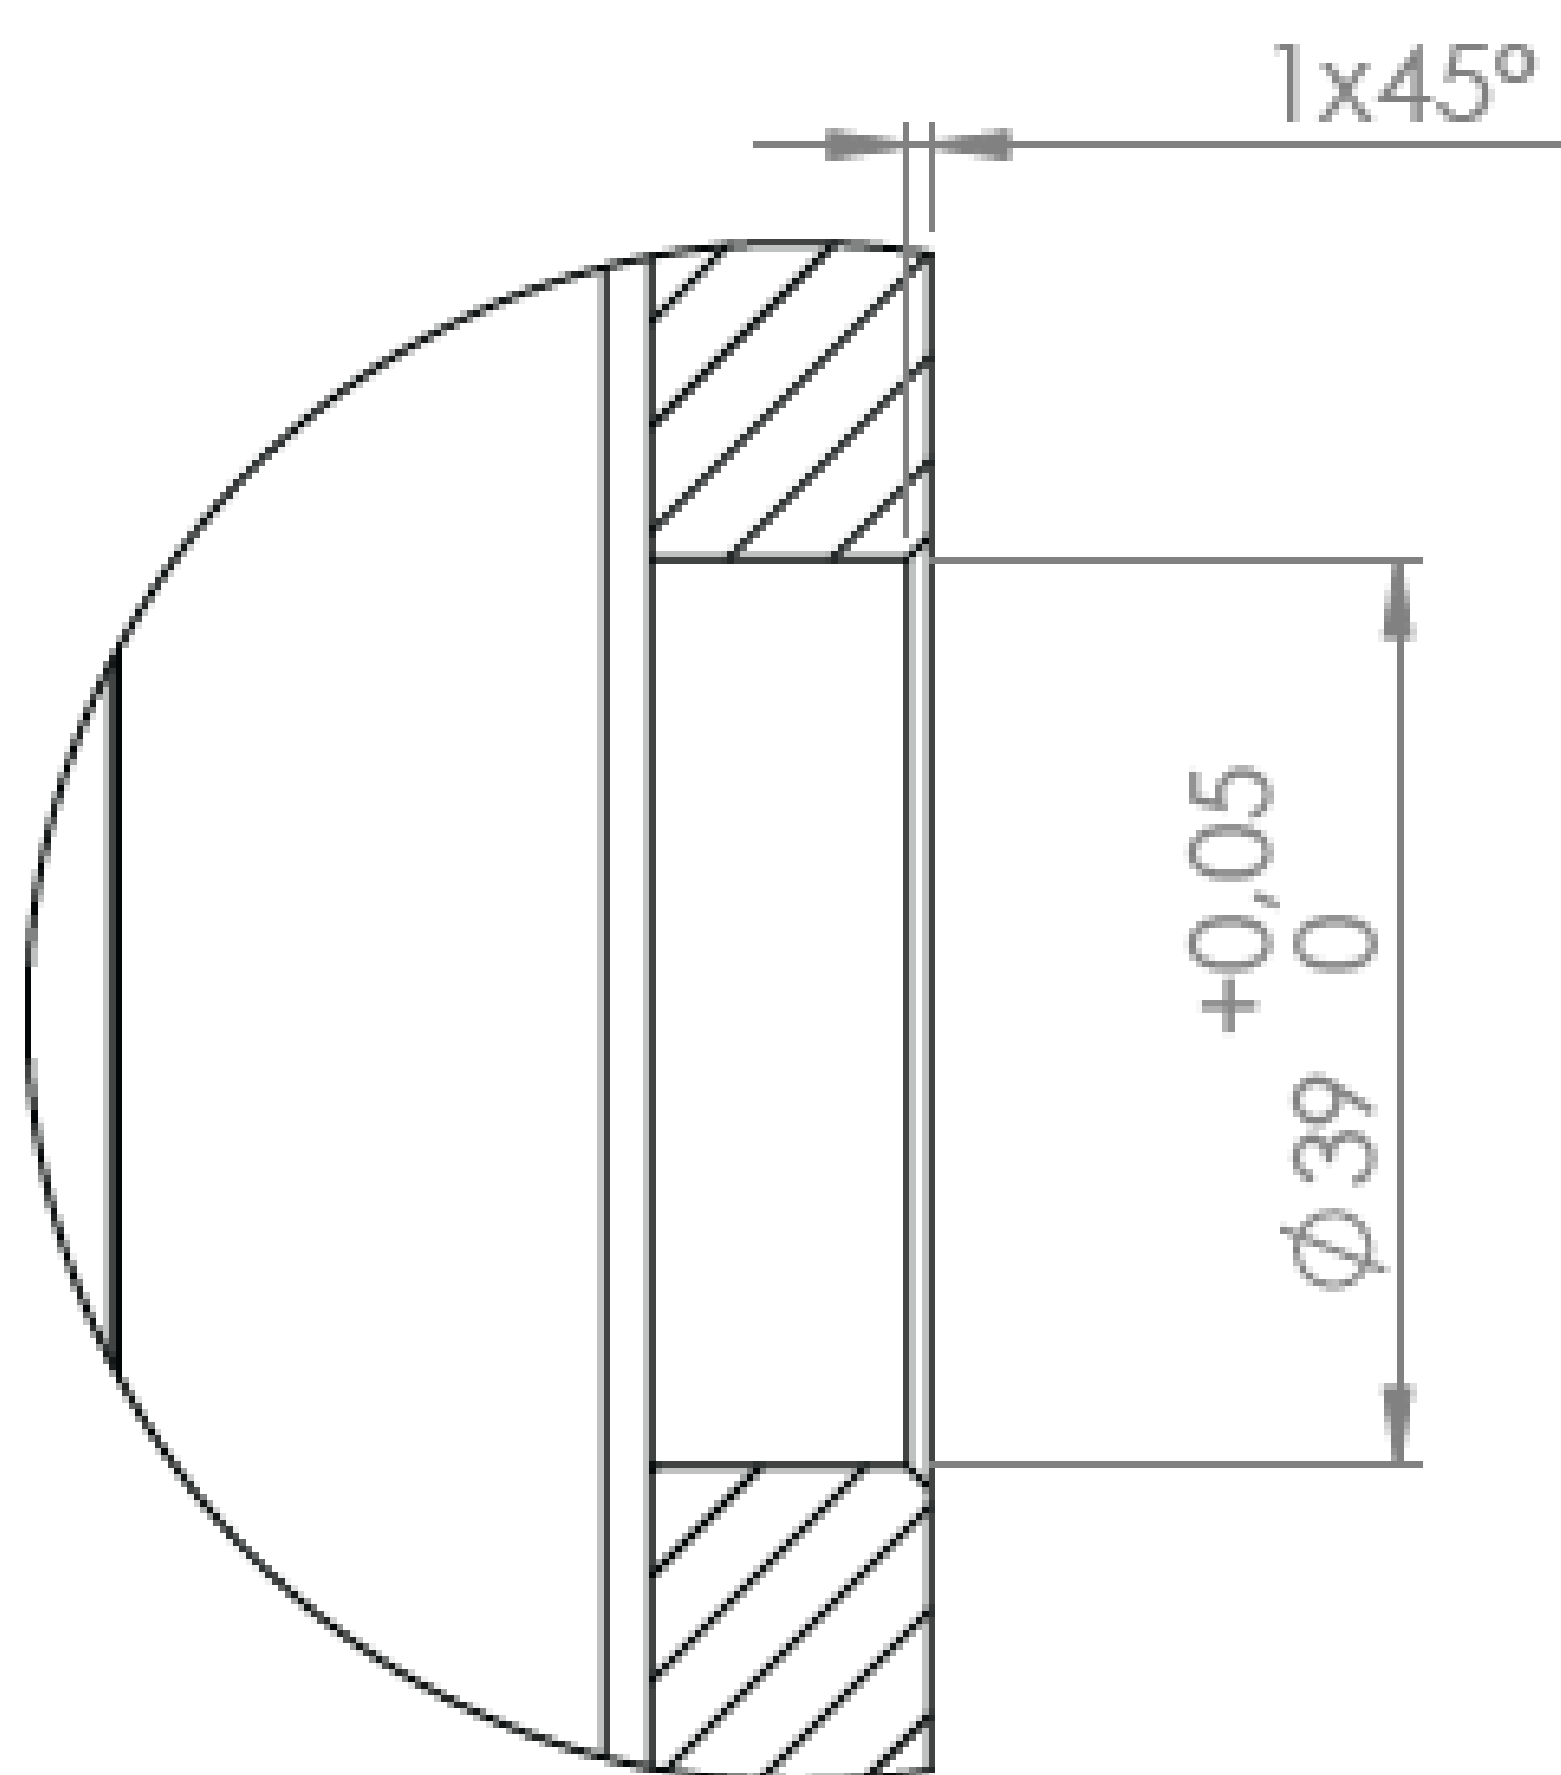

FLOWFIT®

ZZ007484

BELL HOUSING

www.flowfitonline.com

Phone: +44 (0)1584 876 033

Email: sales@flowfitonline.com