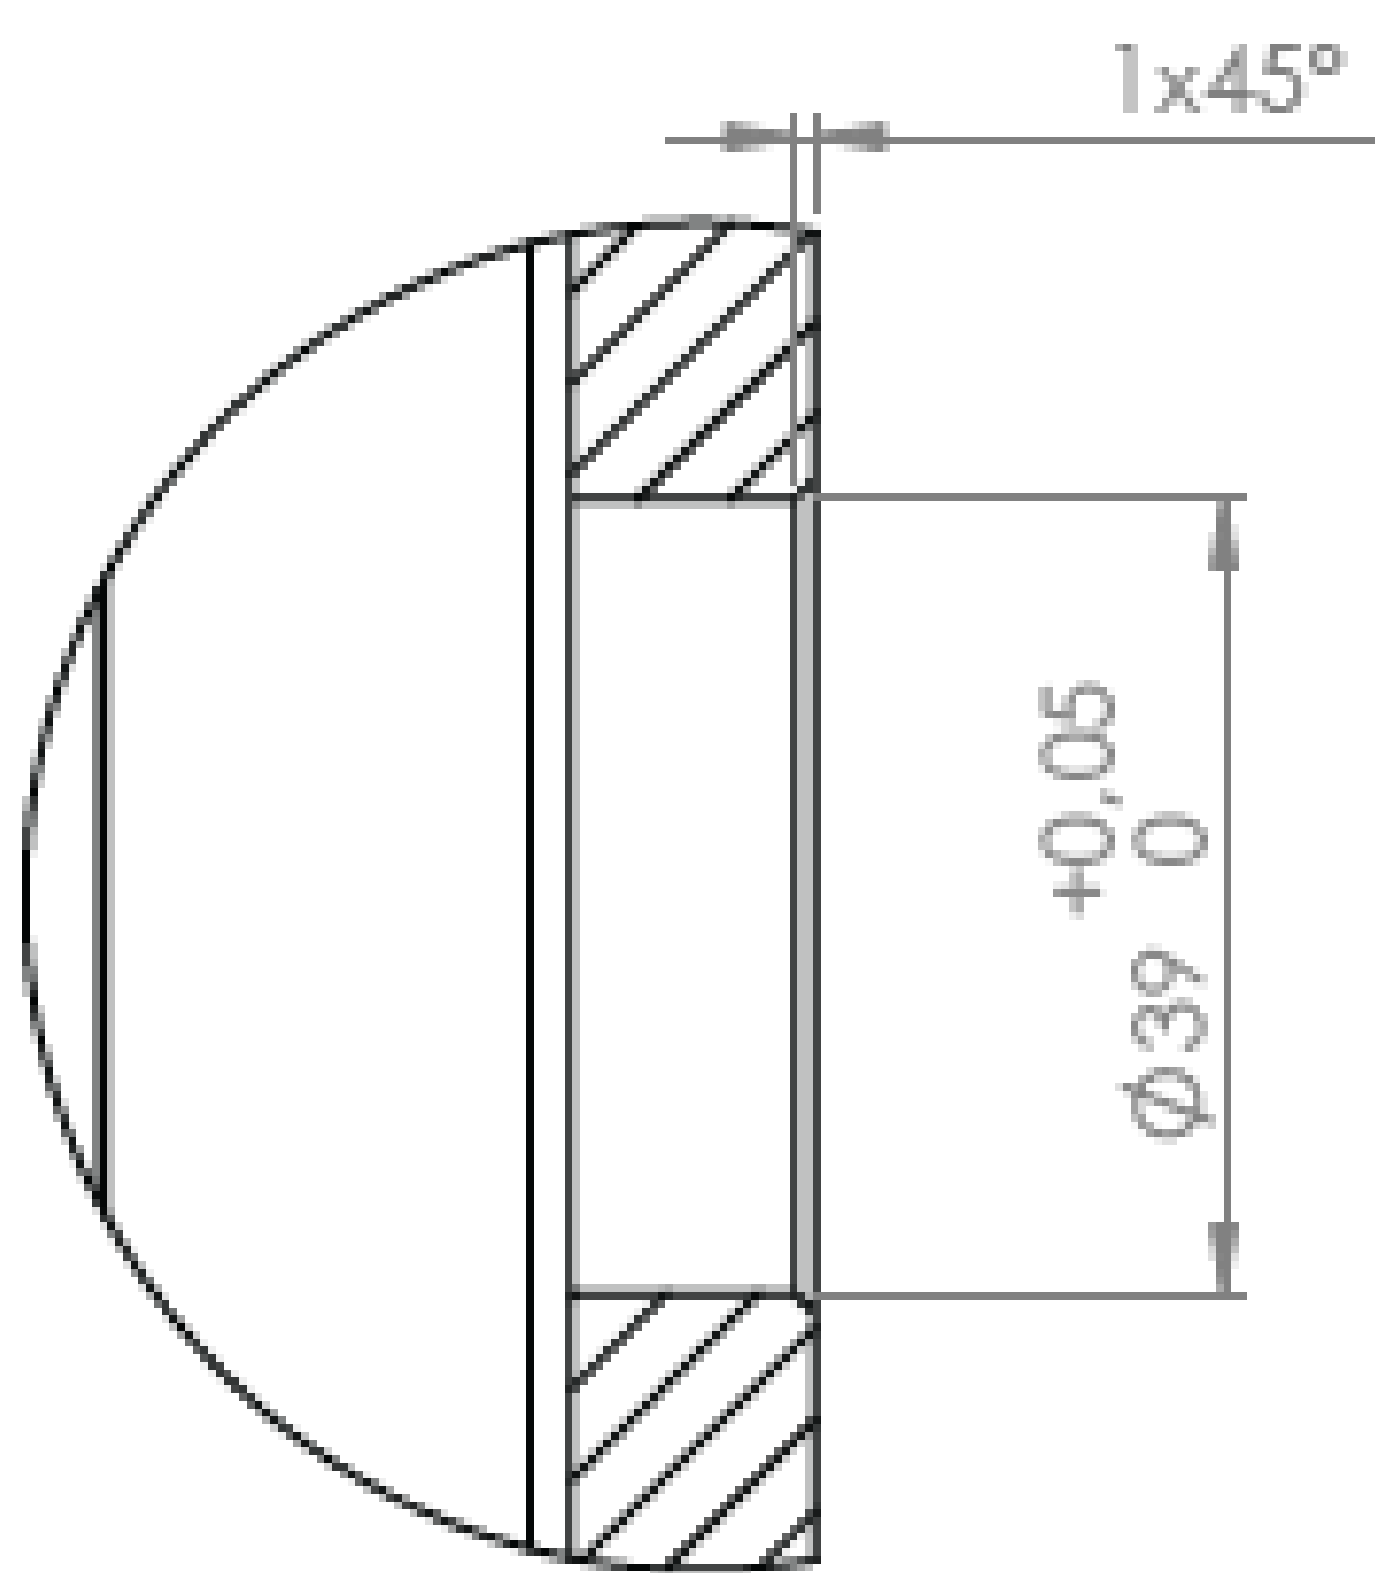

FLOWFIT®

ZZ004728

BELL HOUSING

www.flowfitonline.com

Phone: +44 (0)1584 876 033

Email: sales@flowfitonline.com