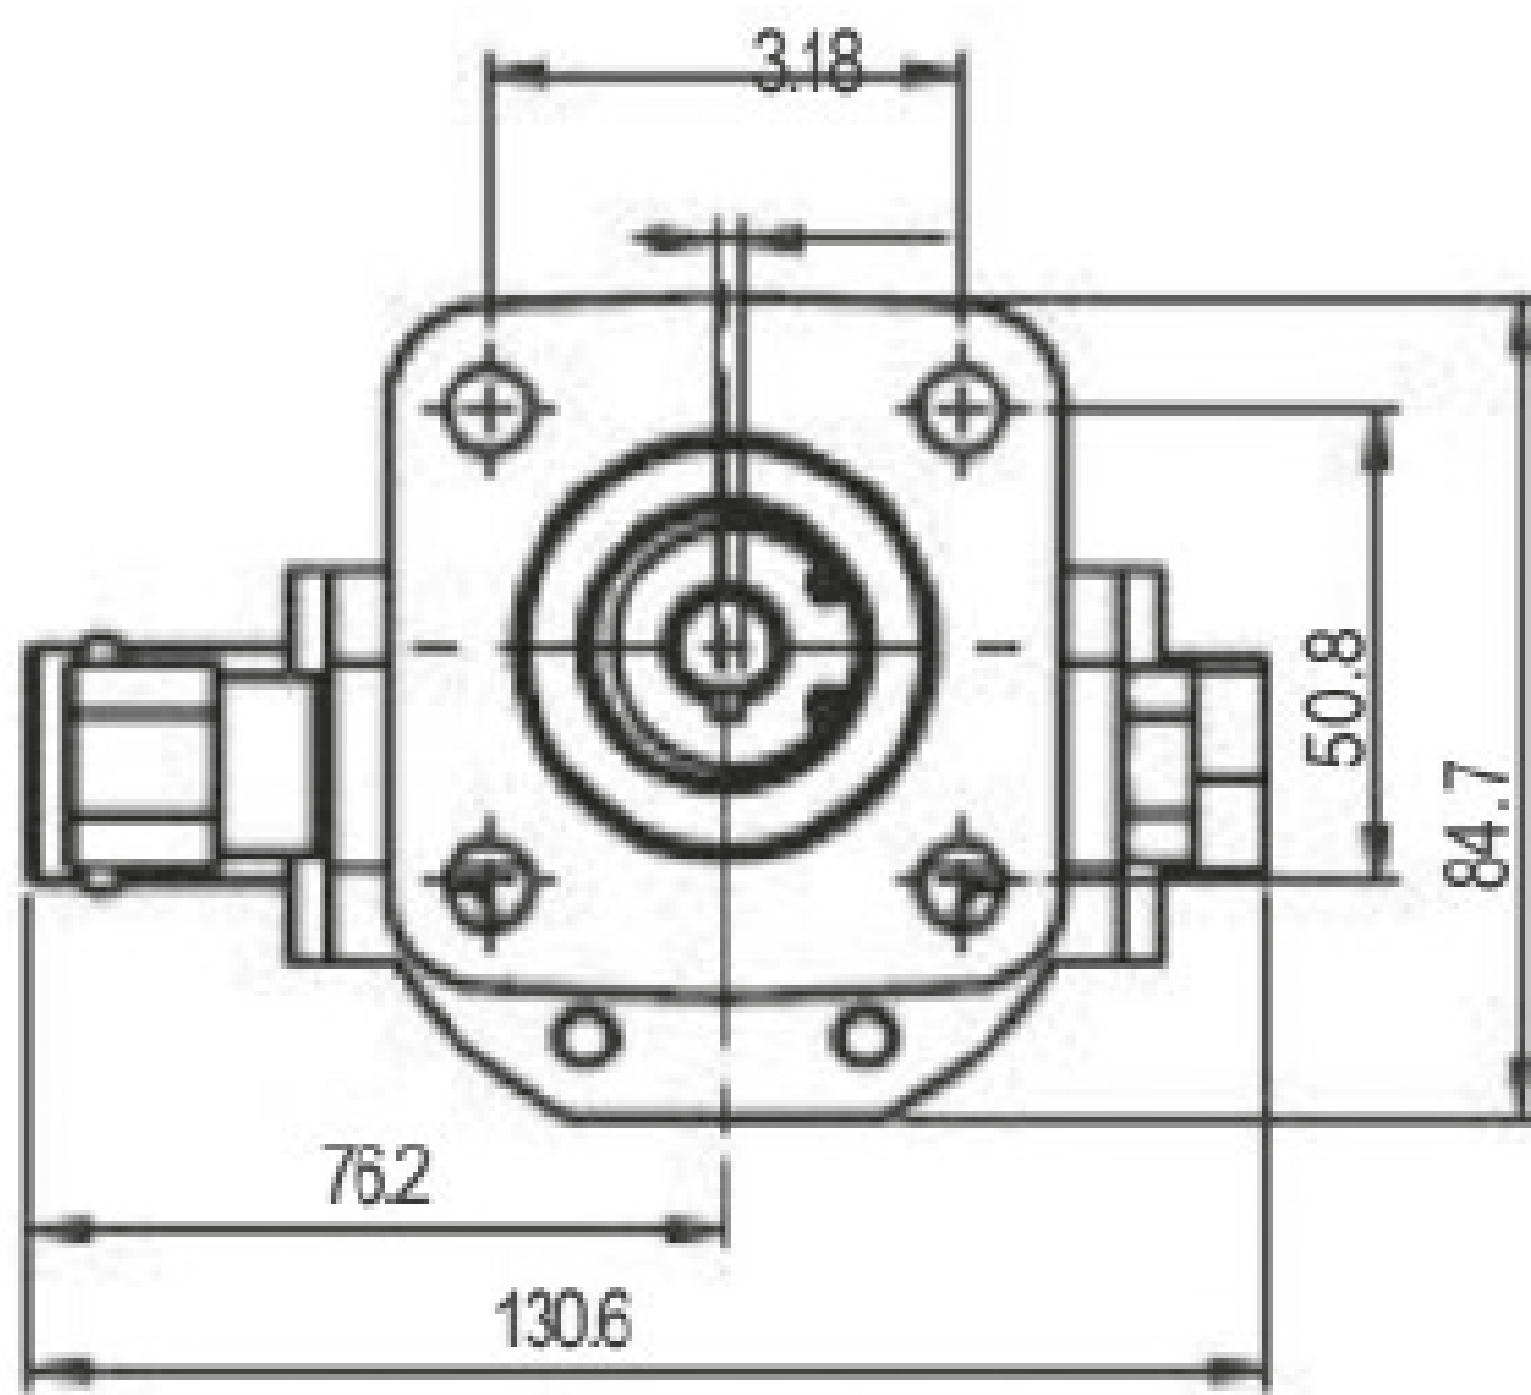

FLOWFIT®

ZZ004728

BELL HOUSING

www.flowfitonline.com

Phone: +44 (0)1584 876 033

Email: sales@flowfitonline.com

TO SUIT

PUMP MOUNTING FLANGE

Flowfit Hi/Low 4 bolt
8/11/16GPM 4F17

PUMP SHAFT

Flowfit GPCBN 8/11/16 GPBNC 1/2" PARALLEL

ENGINE SHAFT

Q SHAFT DETAILS -19.05mm
(3/4" 4.78mm keyway)