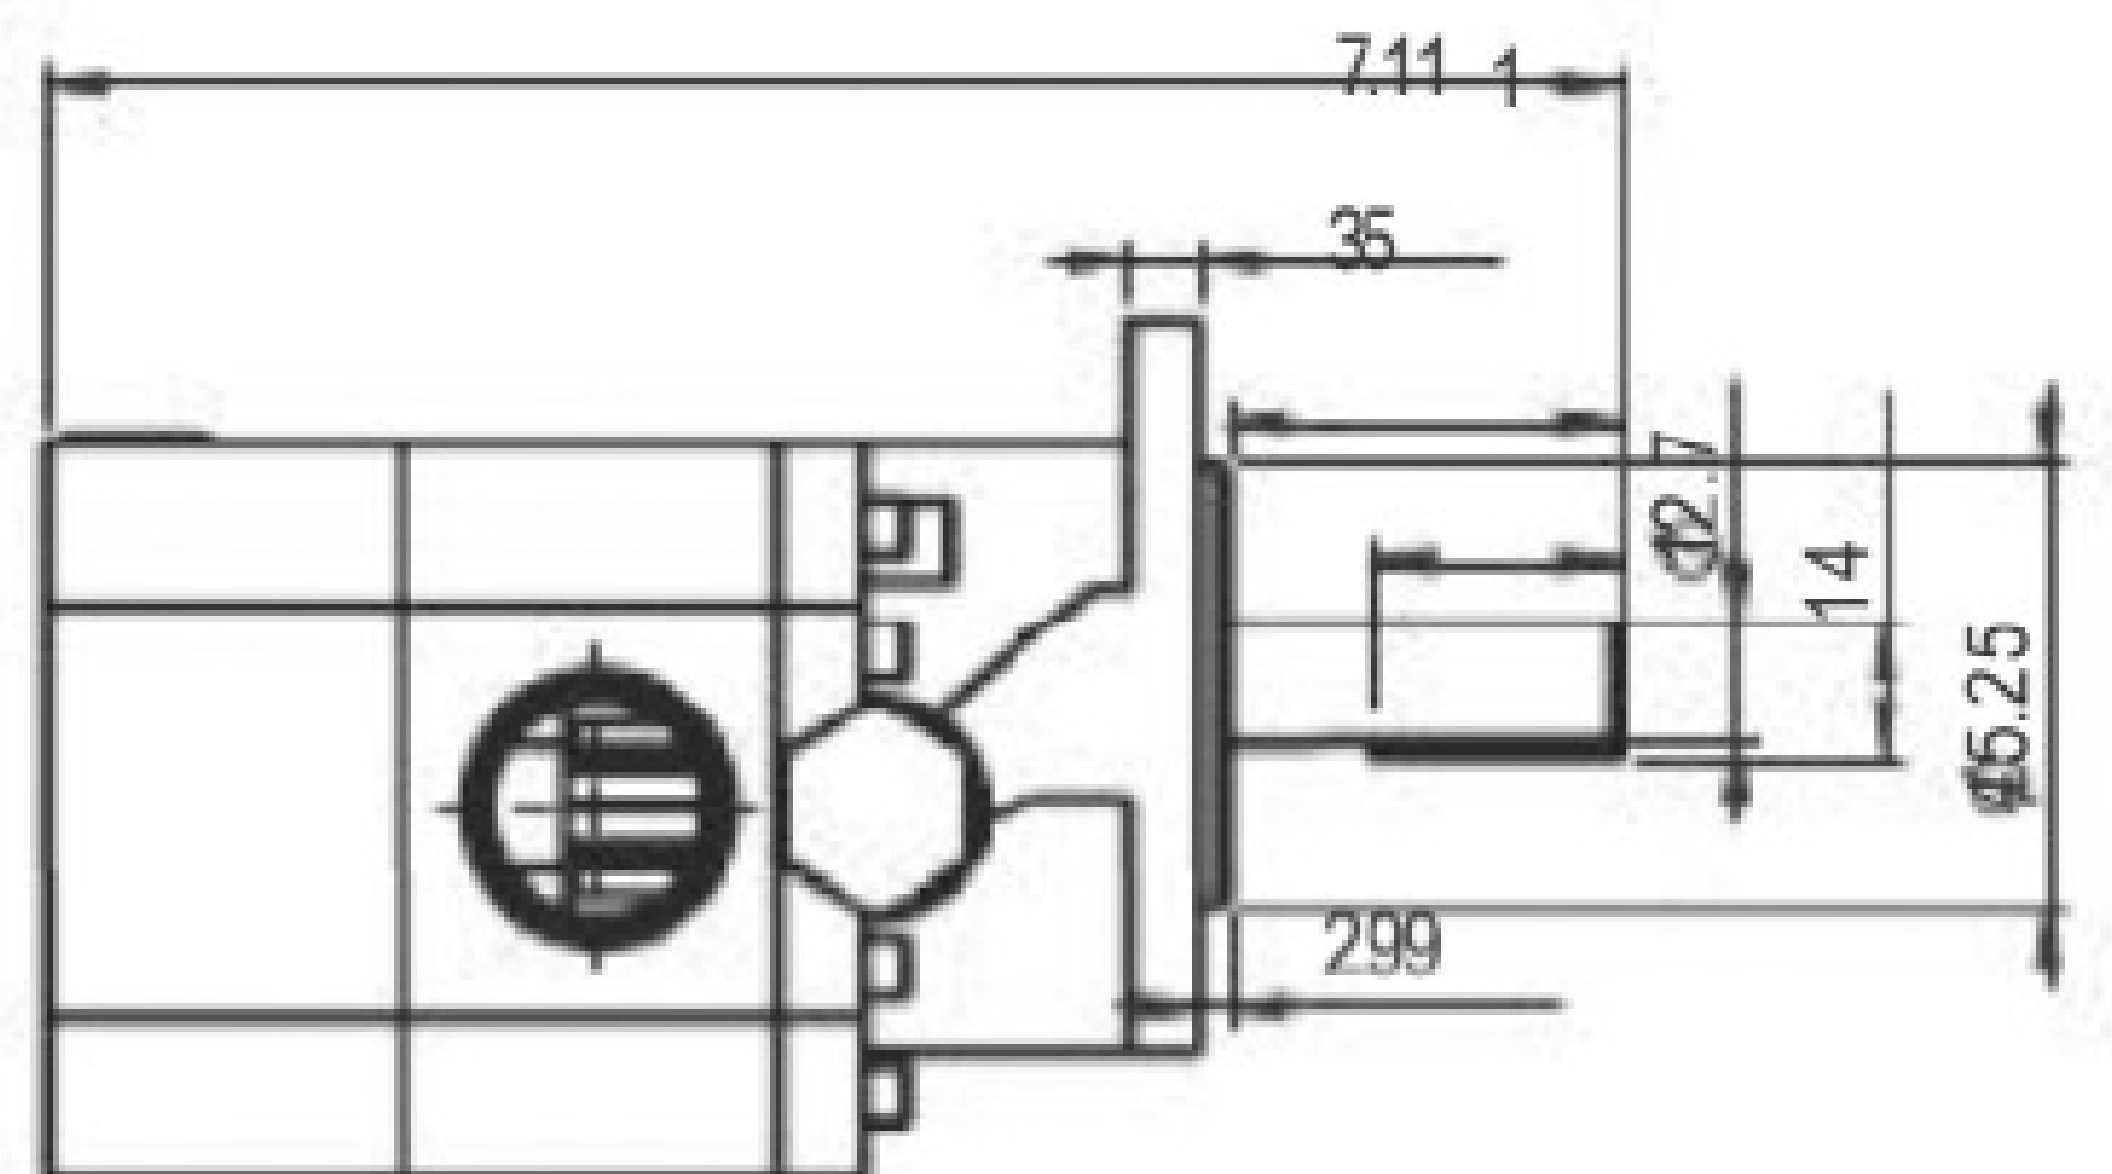

FLOWFIT®

ZZ004728

BELL HOUSING

www.flowfitonline.com

Phone: +44 (0)1584 876 033

Email: sales@flowfitonline.com

TO SUIT

PUMP MOUNTING FLANGE

Flowfit Hi/Low 4 bolt
8/11/16GPM 4F17

PUMP SHAFT

Flowfit GPCBN 8/11/16 GPBNC 1/2" PARALLEL

ENGINE SHAFT

Q SHAFT DETAILS -19.05mm
(3/4" 4.78mm keyway)