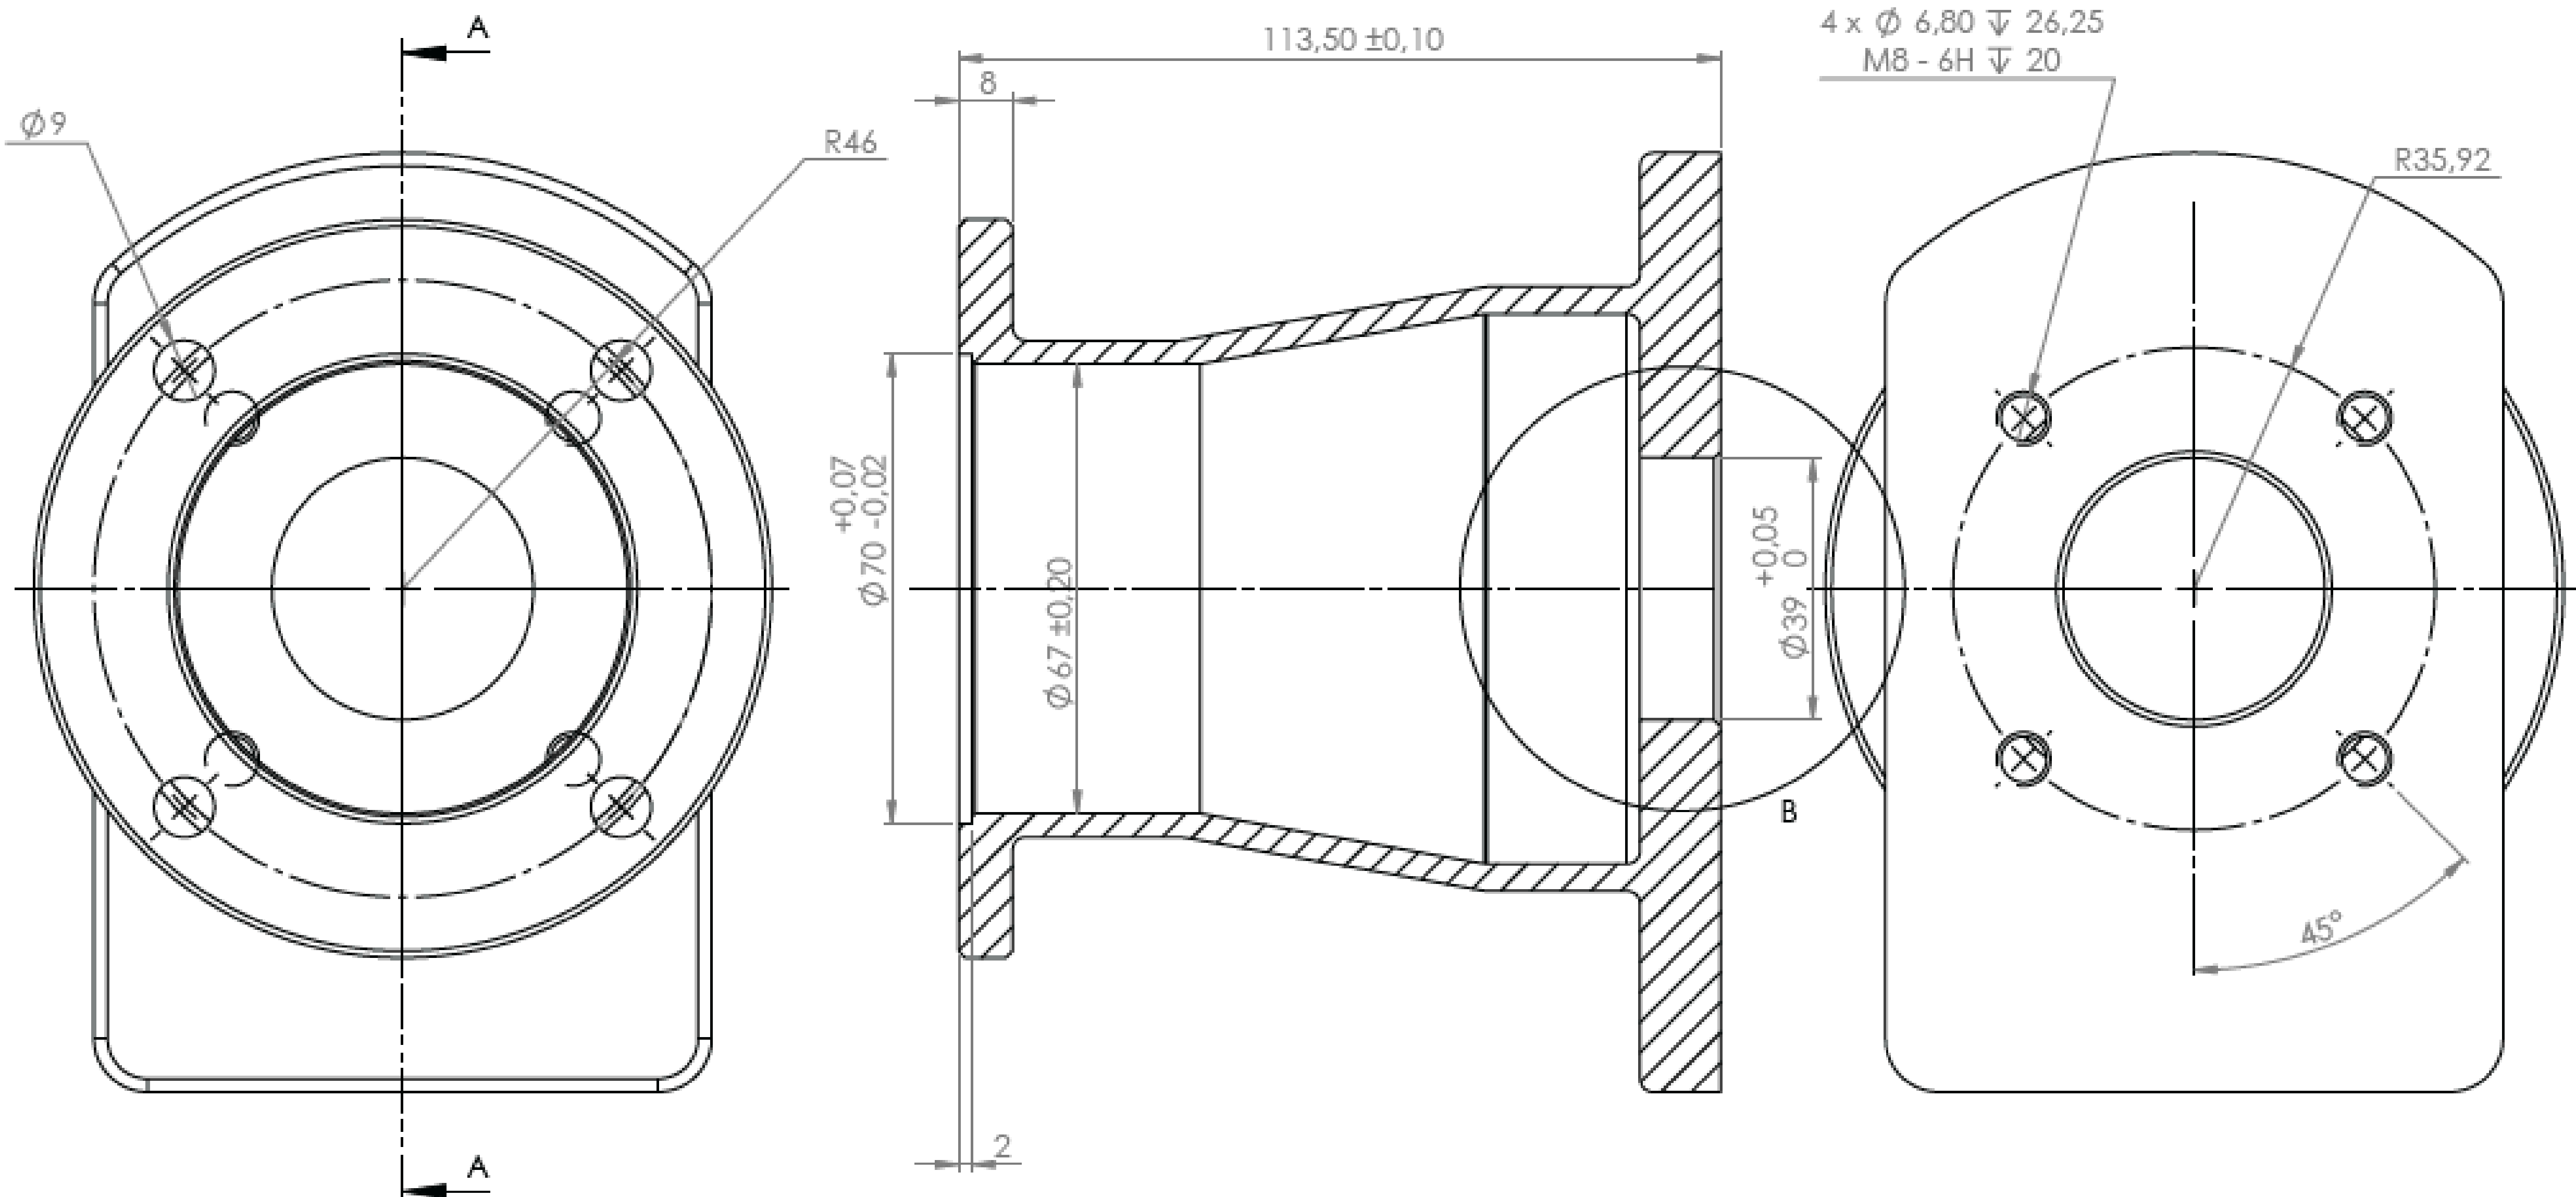

FLOWFIT®

ZZ004728

BELL HOUSING

www.flowfitonline.com

Phone: +44 (0)1584 876 033

Email: sales@flowfitonline.com