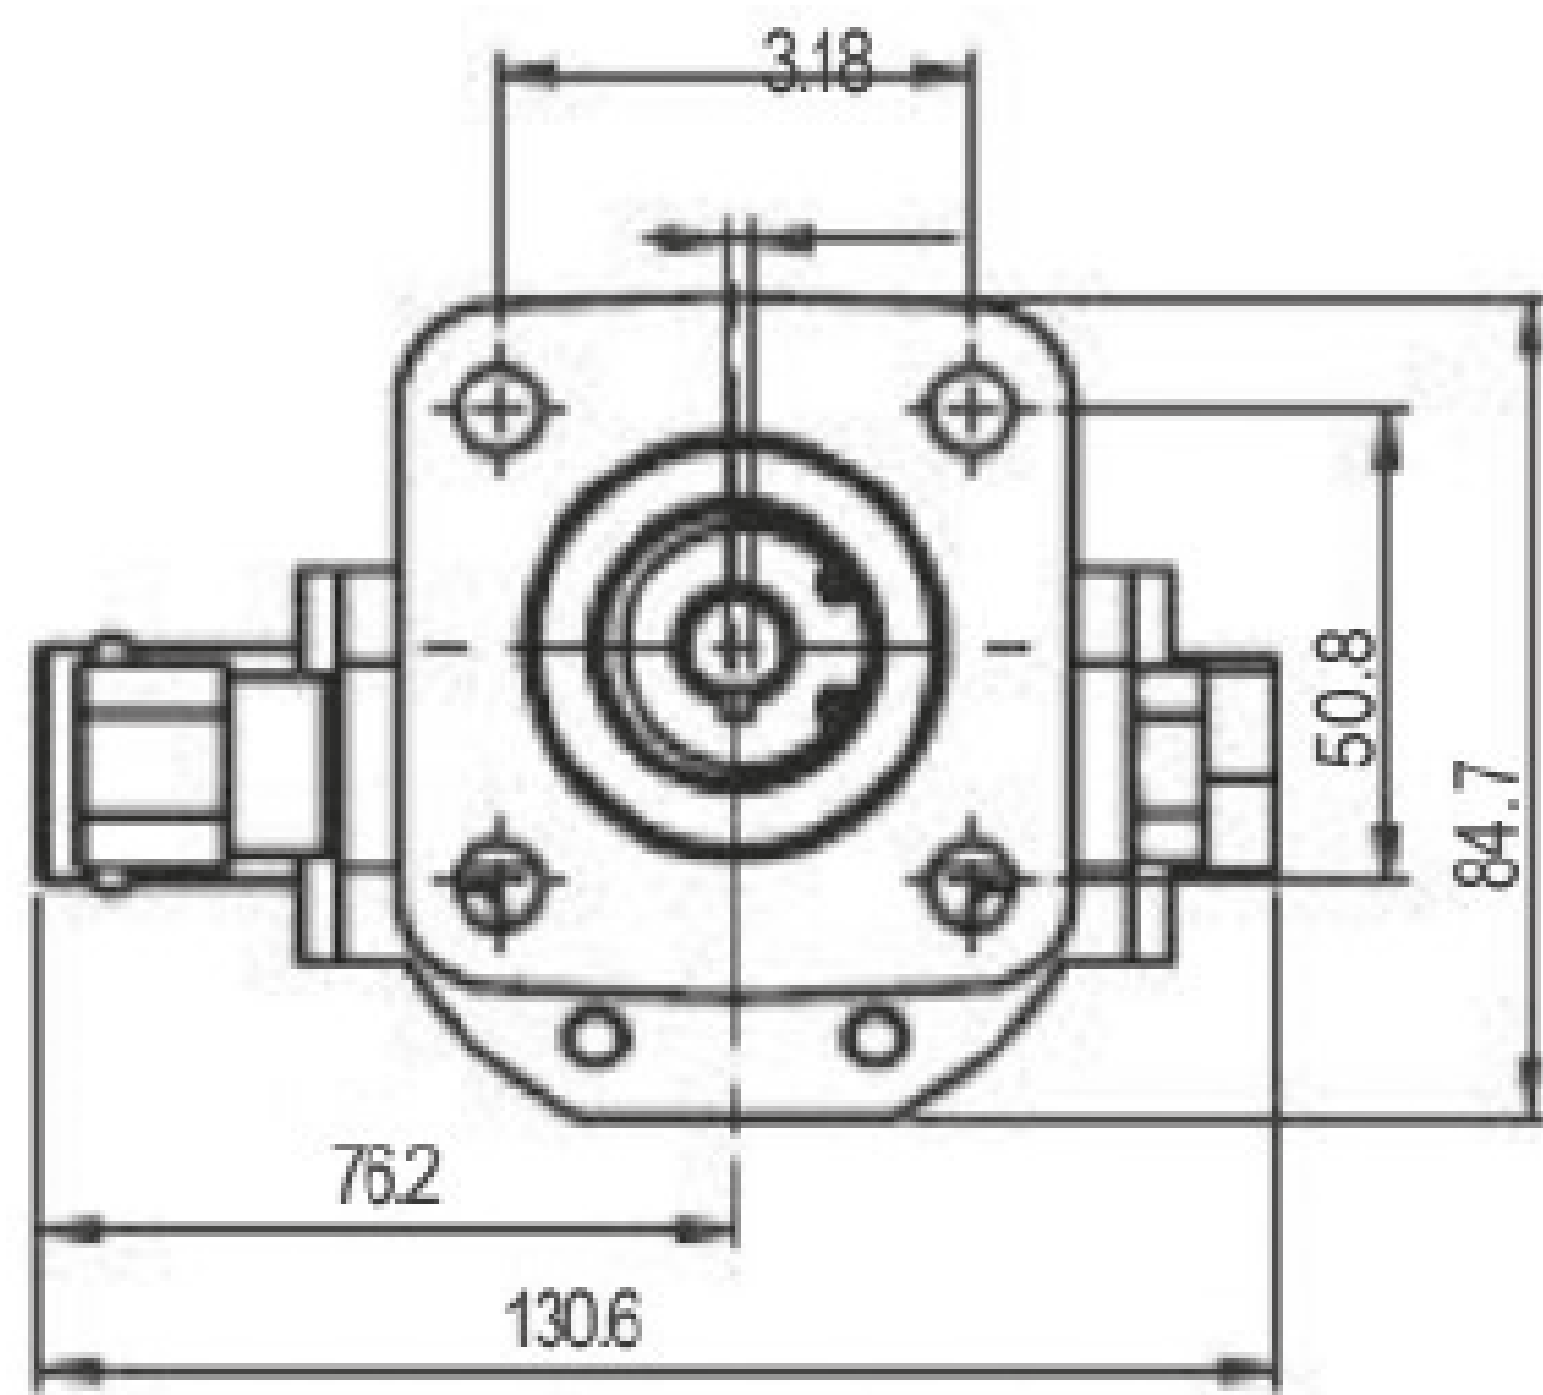

### PUMP SHAFT

Flowfit GPCBN 8/11/16 GPBNC 1/2" PARALLEL