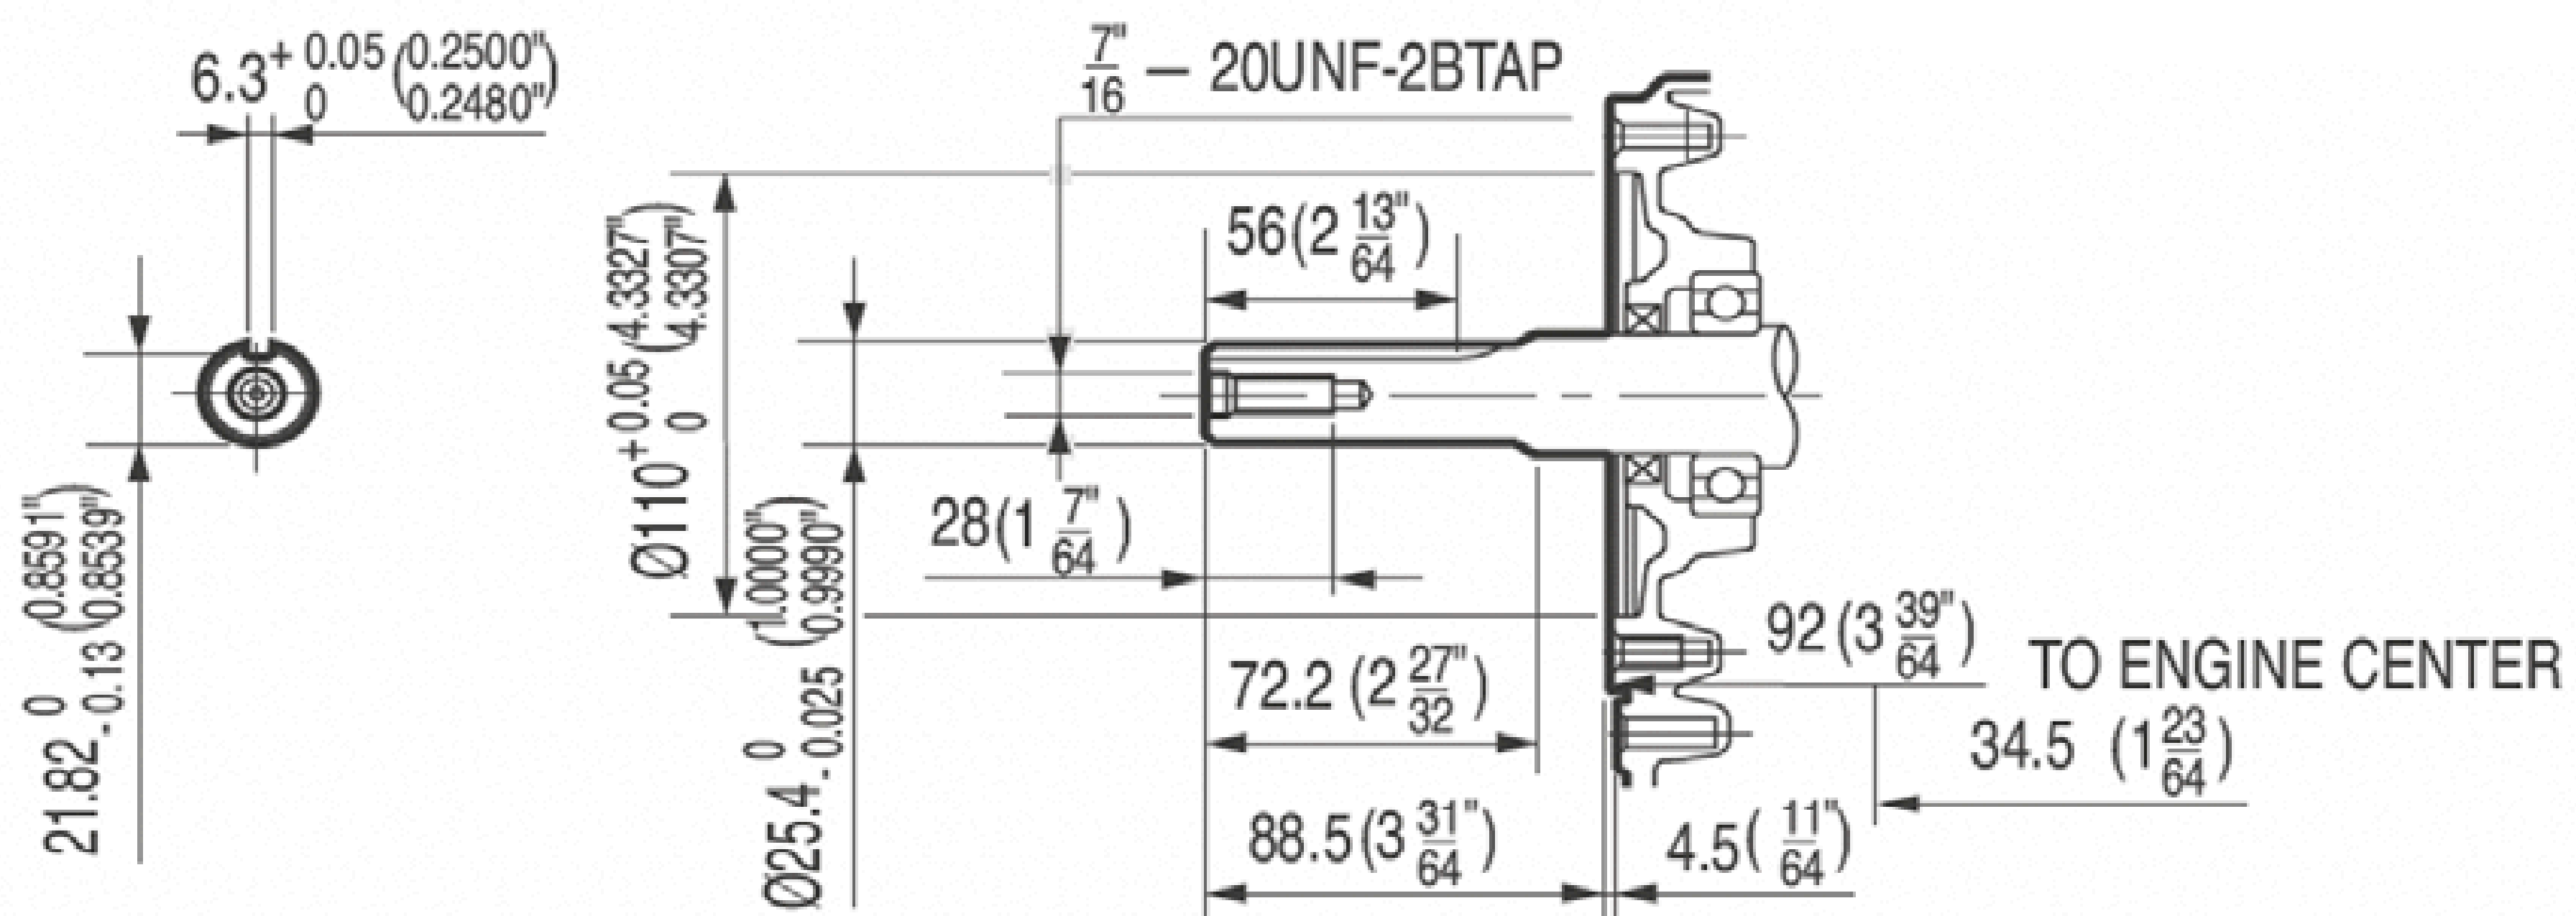

www.flowfitonline.com

Phone: +44 (0)1584 876 033

Email: sales@flowfitonline.com