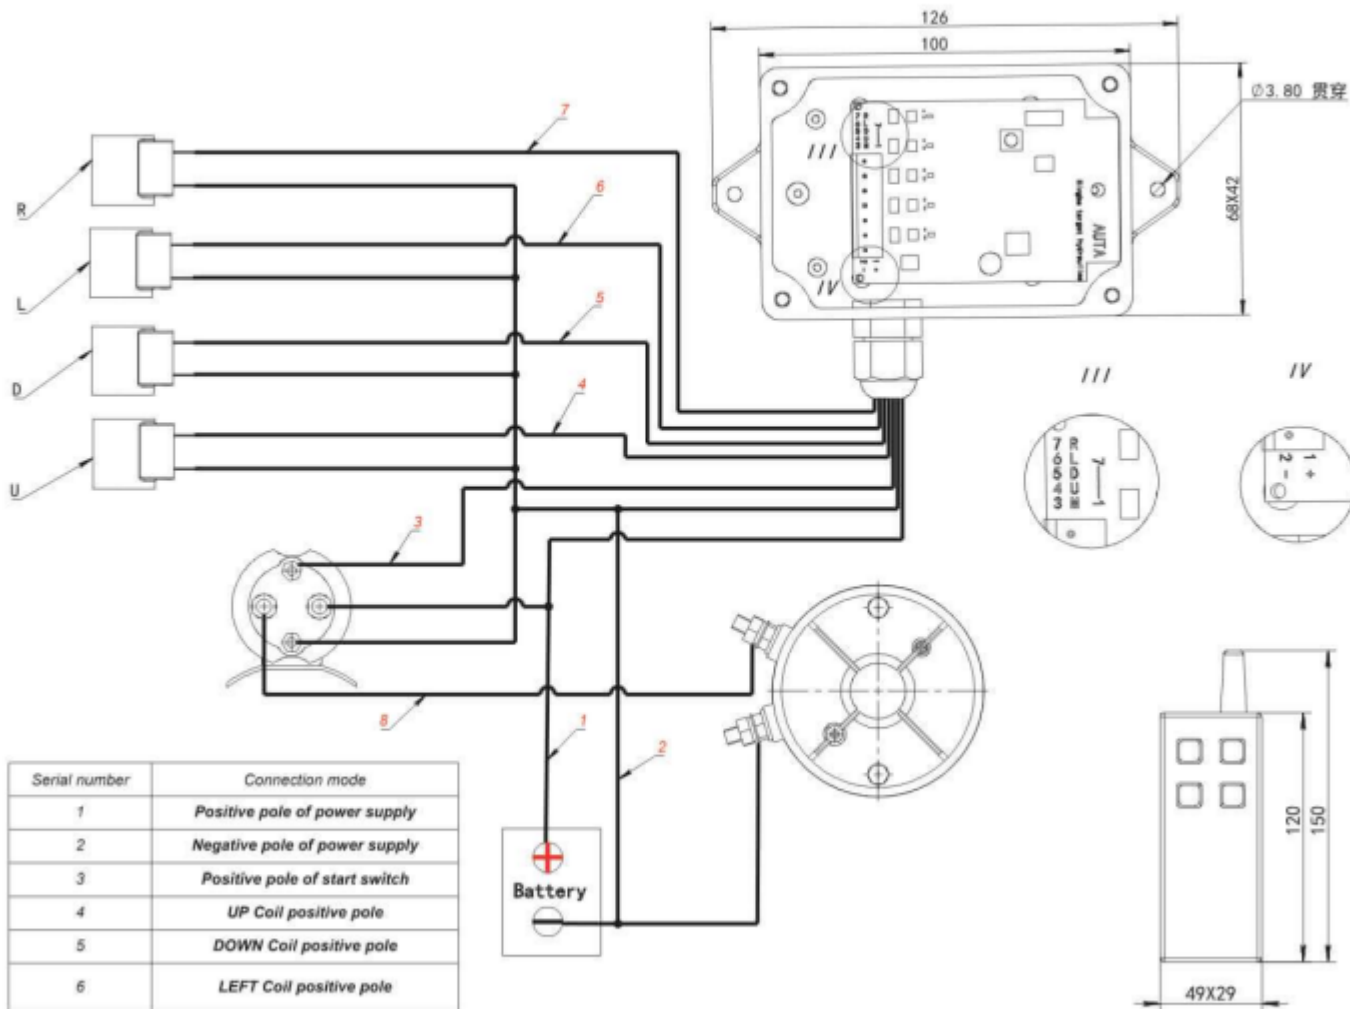

2 x Double Action Wireless Remote Wiring Diagram

ITEM	Wireless Remote
CODE	WRCP-4

Voltage	DC12V
Suit With	DC24V

30 METERS AWAY

Four-Button Remote Control Switch