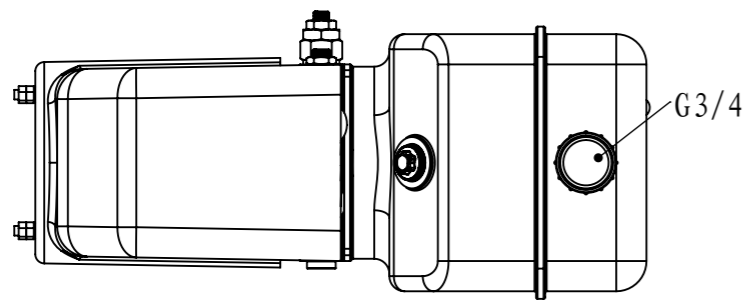

12VDC 1.6KW 2500rpm	12VDC	2.1cc/r	4.5L	160 bar	G3/8"
Motor	Lowering Coil Voltage	Gear Pump	Oil Tank	System Pressure	

FLOWFIT®

**MANUFACTURERS AND SUPPLIERS
OF HYDRAULIC COMPONENTS**

PART NUMBER FF004537/UB

2 x \varnothing 8.50 ∇ 17
M10 - 6H ∇ 15

Everything Hydraulic