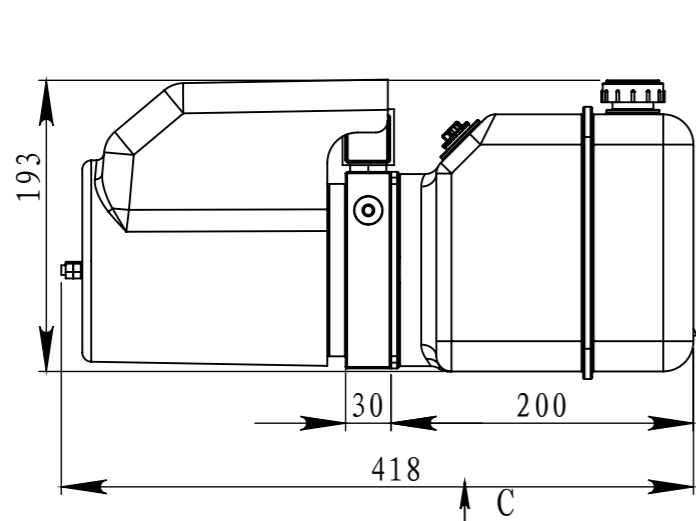

12VDC 1.6KW 2500rpm	12VDC	2.1cc/r	4.5L	160 bar	G3/8"
Motor	Lowering Coil Voltage	Gear Pump	Oil Tank	System Pressure	

FLOWFIT®

**MANUFACTURERS AND SUPPLIERS
OF HYDRAULIC COMPONENTS**

PART NUMBER FF004537/UB

2 x \varnothing 8.50 ∇ 17
M10 - 6H ∇ 15

Everything Hydraulic