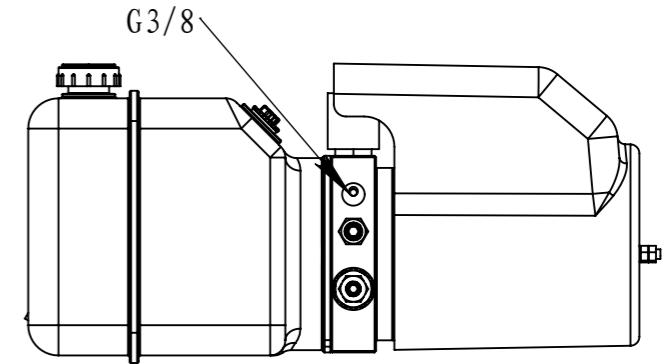

12VDC 1.6KW 2500rpm	12VDC	2.1cc/r	4.5L	160 bar	G3/8"
Motor	Lowering Coil Voltage	Gear Pump	Oil Tank	System Pressure	

FLOWFIT®

**MANUFACTURERS AND SUPPLIERS
OF HYDRAULIC COMPONENTS**

PART NUMBER FF004537/UB

2 x \varnothing 8.50 ∇ 17
M10 - 6H ∇ 15

Everything Hydraulic