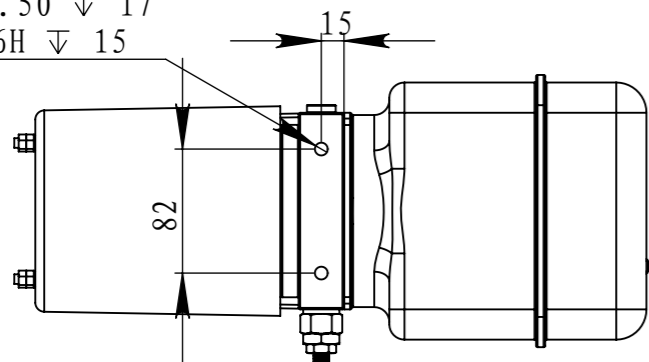

12VDC 1.6KW 2500rpm	12VDC	2.1cc/r	4.5L	160 bar	G3/8"
Motor	Lowering Coil Voltage	Gear Pump	Oil Tank	System Pressure	

FLOWFIT®

**MANUFACTURERS AND SUPPLIERS
OF HYDRAULIC COMPONENTS**

PART NUMBER FF004537/UB

2 x \varnothing 8.50 ∇ 17
M10 - 6H ∇ 15

Everything Hydraulic