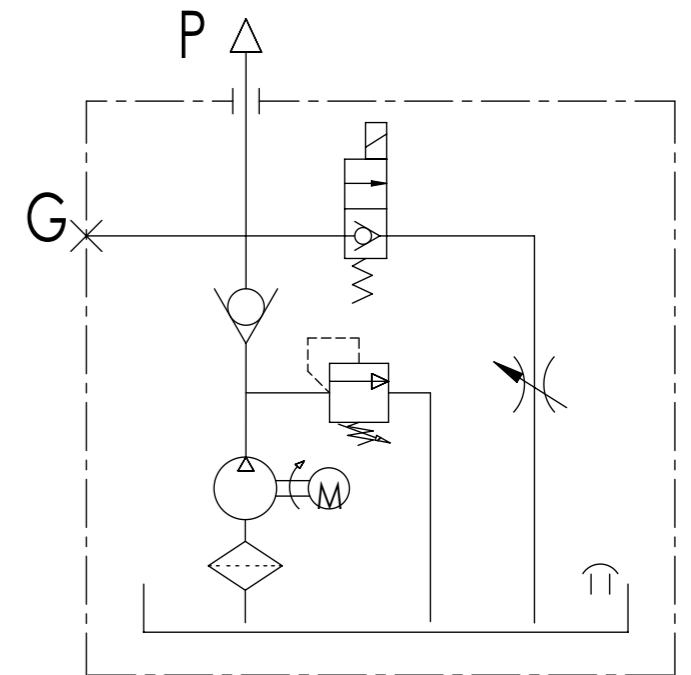

12VDC 1.6KW 2500rpm	12VDC	2.1cc/r	4.5L	160 bar	G3/8"
Motor	Lowering Coil Voltage	Gear Pump	Oil Tank	System Pressure	

FLOWFIT®

**MANUFACTURERS AND SUPPLIERS
OF HYDRAULIC COMPONENTS**

PART NUMBER FF004537/UB

2 x \varnothing 8.50 ∇ 17
M10 - 6H ∇ 15

Everything Hydraulic