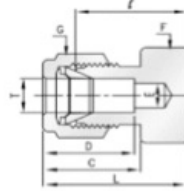

316 Stainless Steel Twin Ferrule Imperial Tube Fittings

Caps

Tube

| PART NO | T in | F | G | D | C | I | L |
|----------|------|--------|-------|-------|-------|-------|-------|
| C-125-FT | 1/8 | 7/16 | 7/16 | 15.24 | 15.24 | 13.46 | 20.06 |
| C-187 | 3/16 | 7/16 | 1/2 | 13.71 | 16.00 | 14.73 | 21.33 |
| C-250 | 1/4 | 1/2 | 9/16 | 15.24 | 17.78 | 16.00 | 23.36 |
| C-312 | 5/16 | 9/16 | 5/8 | 16.25 | 18.54 | 17.01 | 24.38 |
| C-375 | 3/8 | 5/8 | 11/16 | 16.76 | 19.30 | 18.28 | 25.65 |
| C-500 | 1/2 | 13/16 | 7/8 | 22.86 | 21.84 | 19.05 | 29.21 |
| C-625 | 5/8 | 15/16 | 1 | 24.38 | 21.84 | 19.81 | 29.97 |
| C-750 | 3/4 | 1-1/16 | 1-1/8 | 24.38 | 21.84 | 21.33 | 31.49 |
| C-875 | 7/8 | 1-3/16 | 1-1/4 | 25.90 | 21.84 | 23.87 | 34.03 |
| C-1000 | 1 | 1-3/8 | 1-1/2 | 31.24 | 26.41 | 26.16 | 38.35 |