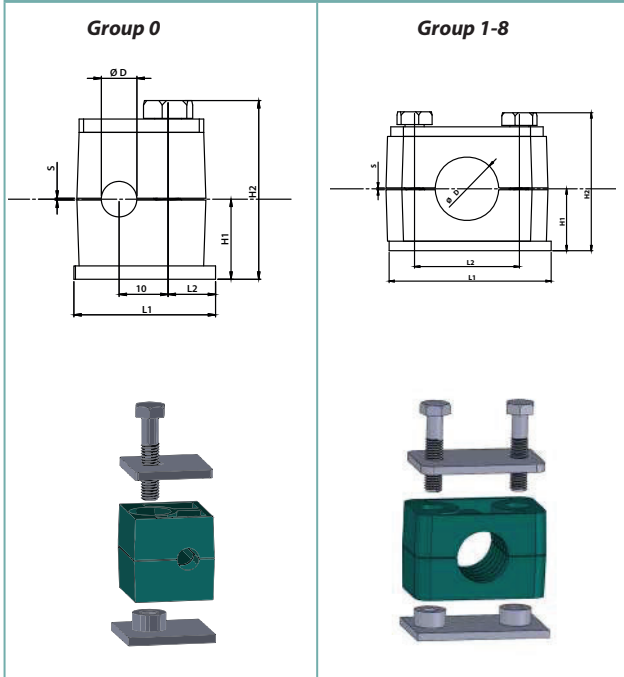

Double Plated Clamp

Clamp Body Colour		Clamp Body Material	
Y	Green	AL	Aluminium
N	Black	PA	Polyamide
S	Yellow	T	TPE
B	Blue	PP	Polypropylene

Polypropylene - Work Temperature -30°C to +90°C

Polyamide - Work Temperature -40°C to +120°C