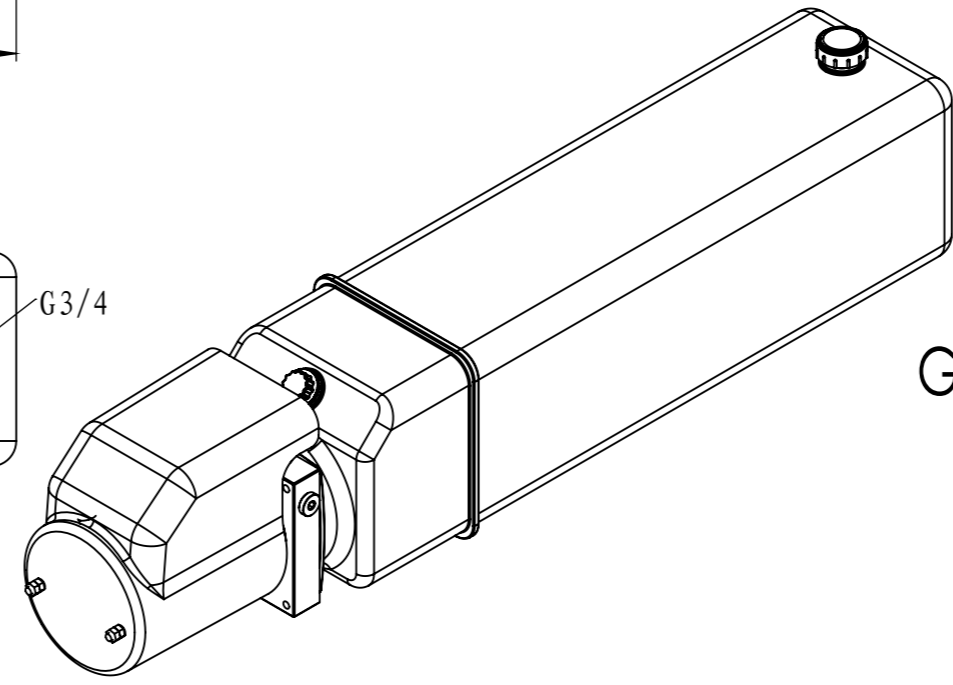

12VDC 1.6KW 2500rpm	12VDC	2.1cc/r	18L	160 bar	G3/8"
Motor	Lowering Coil Voltage	Gear Pump	Oil Tank	System Pressure	

FLOWFIT®

**MANUFACTURERS AND SUPPLIERS
OF HYDRAULIC COMPONENTS**

PART NUMBER: ZZ016026

Everything Hydraulic