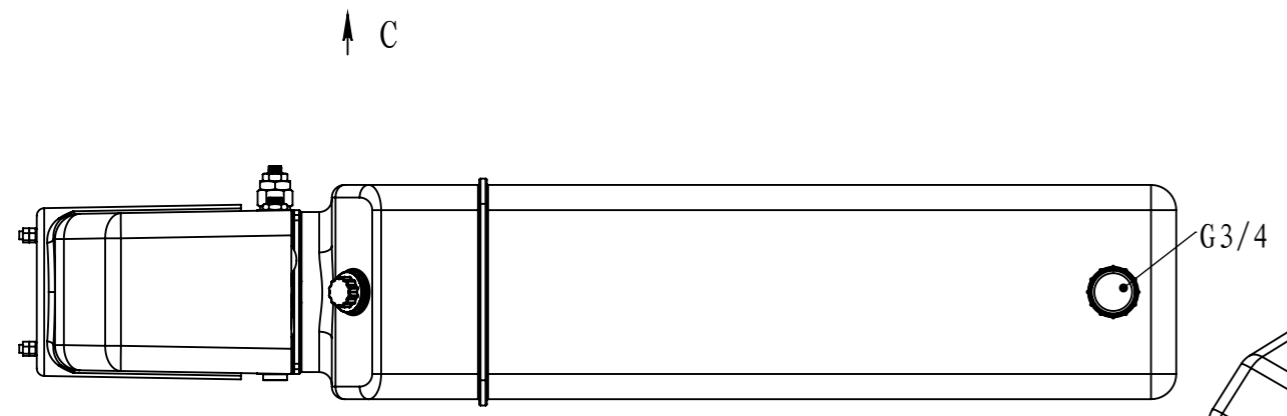

12VDC 1.6KW 2500rpm	12VDC	2.1cc/r	18L	160 bar	G3/8"
Motor	Lowering Coil Voltage	Gear Pump	Oil Tank	System Pressure	

FLOWFIT®

**MANUFACTURERS AND SUPPLIERS
OF HYDRAULIC COMPONENTS**

PART NUMBER: ZZ016026

Everything Hydraulic