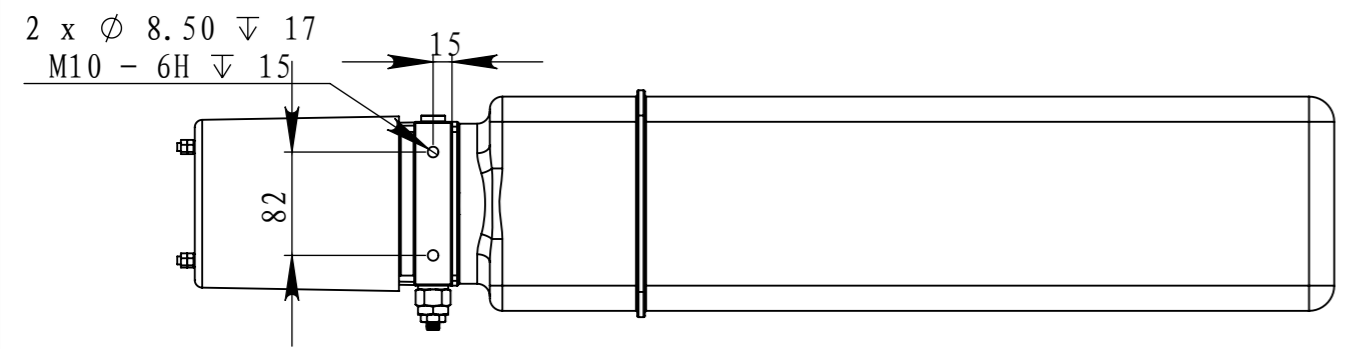

12VDC 1.6KW 2500rpm	12VDC	2.1cc/r	18L	160 bar	G3/8"
Motor	Lowering Coil Voltage	Gear Pump	Oil Tank	System Pressure	

FLOWFIT®

**MANUFACTURERS AND SUPPLIERS
OF HYDRAULIC COMPONENTS**

PART NUMBER: ZZ016026

Everything Hydraulic