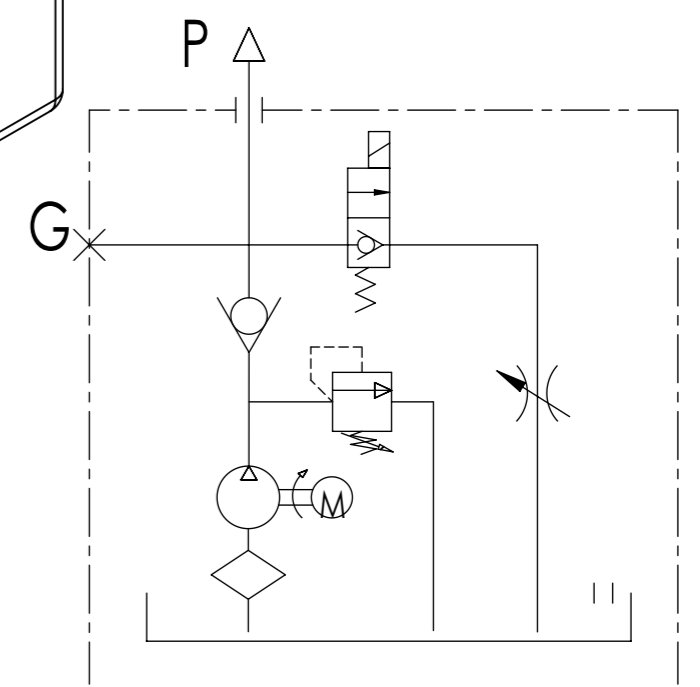

12VDC 1.6KW 2500rpm	12VDC	2.1cc/r	18L	160 bar	G3/8"
Motor	Lowering Coil Voltage	Gear Pump	Oil Tank	System Pressure	

FLOWFIT®

**MANUFACTURERS AND SUPPLIERS
OF HYDRAULIC COMPONENTS**

PART NUMBER: ZZ016026

Everything Hydraulic