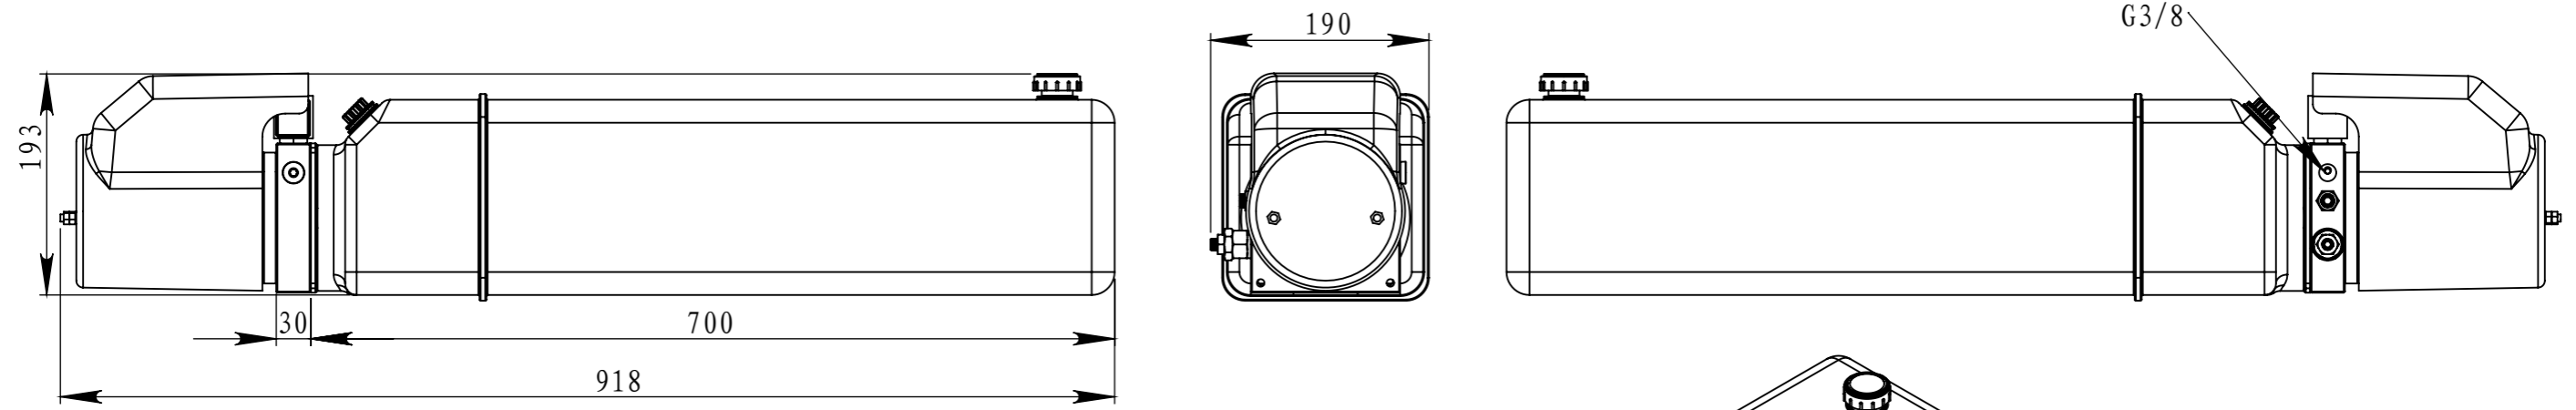

12VDC 1.6KW 2500rpm	12VDC	2.1cc/r	18L	160 bar	G3/8"
Motor	Lowering Coil Voltage	Gear Pump	Oil Tank	System Pressure	

FLOWFIT®

**MANUFACTURERS AND SUPPLIERS
OF HYDRAULIC COMPONENTS**

PART NUMBER: ZZ016026

Everything Hydraulic