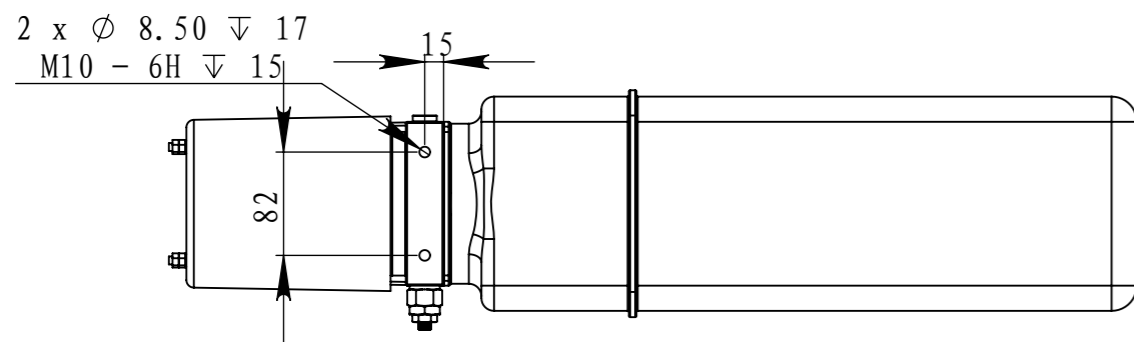

12VDC 1.6KW 2500rpm	12VDC	2.1cc/r	13L	160 bar	G3/8"
Motor	Lowering Coil Voltage	GearPump	Oil Tank	System Pressure	

FLOWFIT®

**MANUFACTURERS AND SUPPLIERS
OF HYDRAULIC COMPONENTS**

Part Number: **ZZ010637**