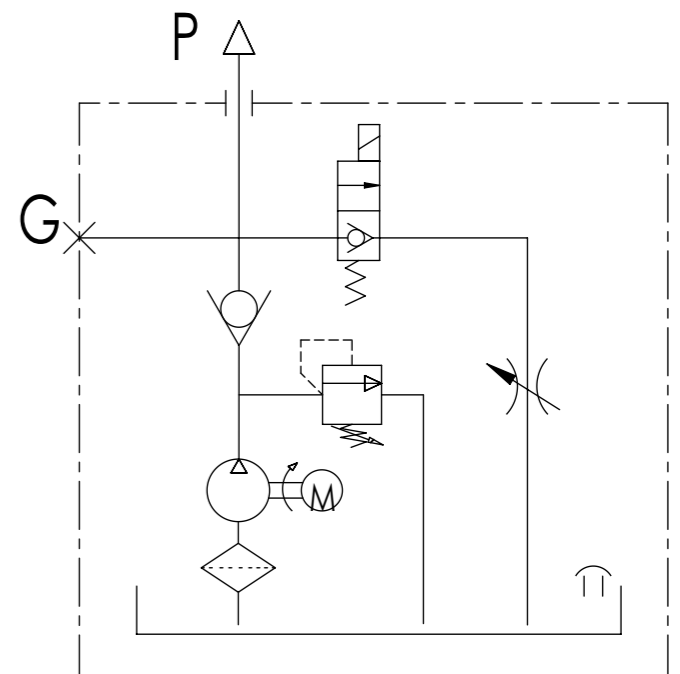

12VDC 1.6KW 2500rpm	12VDC	2.1cc/r	13L	160 bar	G3/8"
Motor	Lowering Coil Voltage	GearPump	Oil Tank	System Pressure	

FLOWFIT®

**MANUFACTURERS AND SUPPLIERS
OF HYDRAULIC COMPONENTS**

Part Number: **ZZ010637**