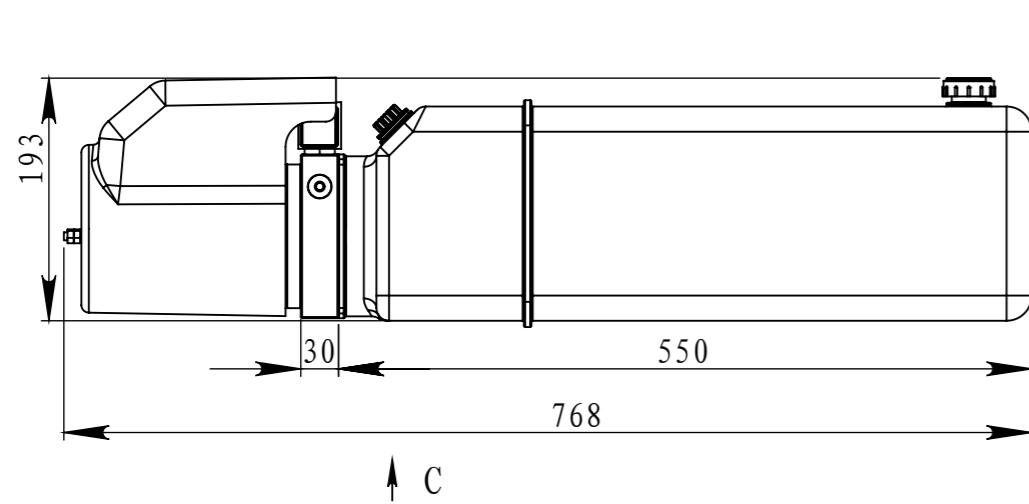

12VDC 1.6KW 2500rpm	12VDC	2.1cc/r	13L	160 bar	G3/8"
Motor	Lowering Coil Voltage	GearPump	Oil Tank	System Pressure	

FLOWFIT®

**MANUFACTURERS AND SUPPLIERS
OF HYDRAULIC COMPONENTS**

Part Number: **ZZ010637**