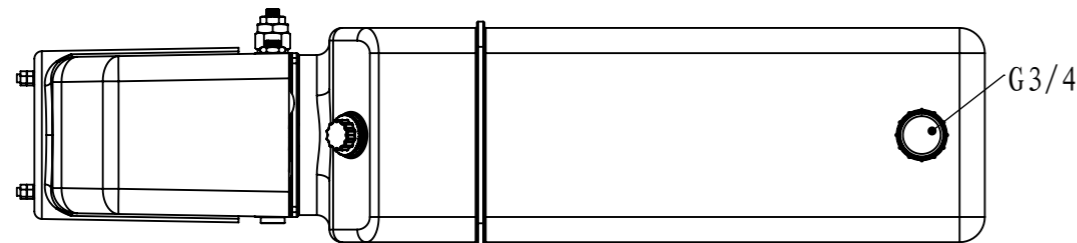

12VDC 1.6KW 2500rpm	12VDC	2.1cc/r	13L	160 bar	G3/8"
Motor	Lowering Coil Voltage	GearPump	Oil Tank	System Pressure	

FLOWFIT®

**MANUFACTURERS AND SUPPLIERS
OF HYDRAULIC COMPONENTS**

Part Number: **ZZ010637**