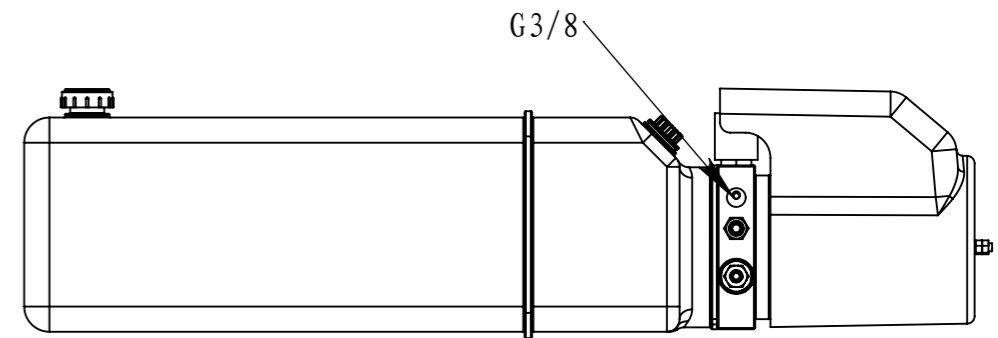

12VDC 1.6KW 2500rpm	12VDC	2.1cc/r	13L	160 bar	G3/8"
Motor	Lowering Coil Voltage	GearPump	Oil Tank	System Pressure	

FLOWFIT®

**MANUFACTURERS AND SUPPLIERS
OF HYDRAULIC COMPONENTS**

Part Number: **ZZ010637**